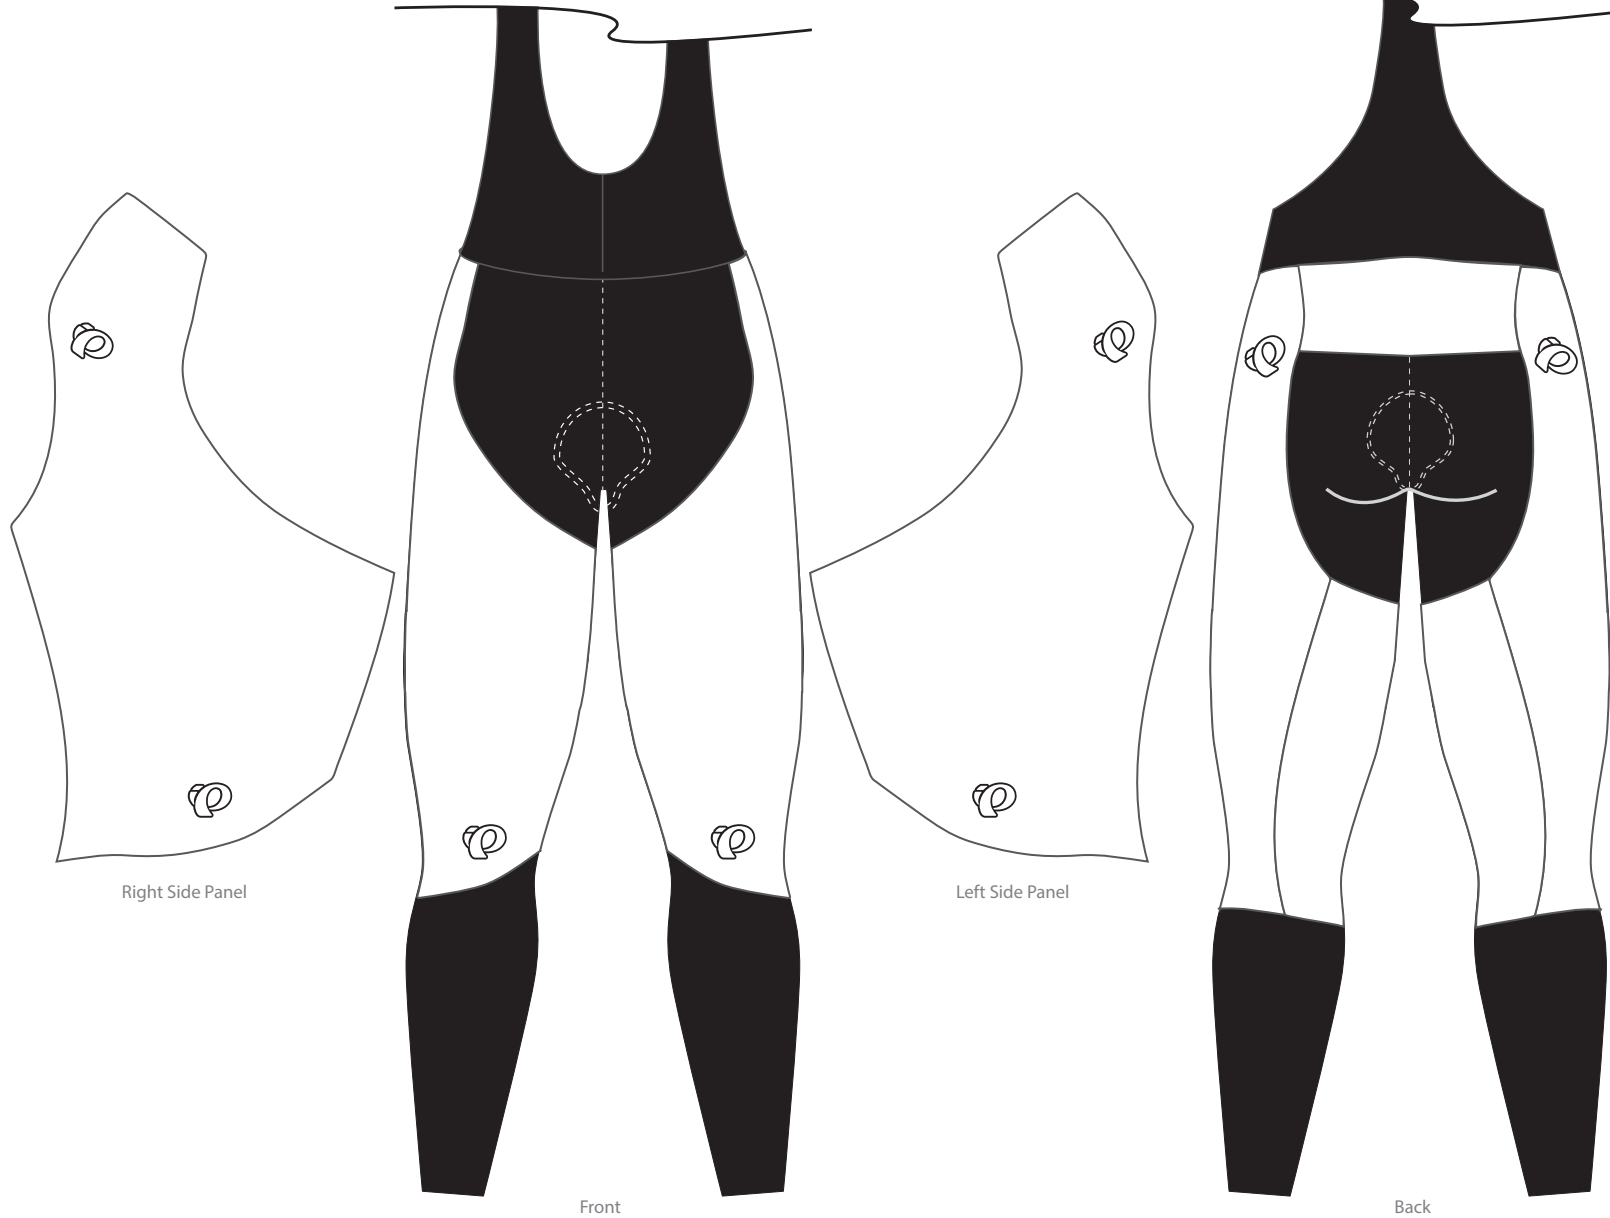

Client: Example  
Design: Example  
Product: 11110017 PRO Thermal LTD Bib Tight  
Artist: Example

Pantone Solid Coated Print Colors

- |                               |                               |                               |
|-------------------------------|-------------------------------|-------------------------------|
| <input type="checkbox"/> 000C | <input type="checkbox"/> 000C | <input type="checkbox"/> 000C |
| <input type="checkbox"/> 000C | <input type="checkbox"/> 000C | <input type="checkbox"/> 000C |
| <input type="checkbox"/> 000C | <input type="checkbox"/> 000C | <input type="checkbox"/> 000C |

Product Feature Colors

Bib Strap: Black Only

Product shown in size Medium at 15% of actual size.

Some design elements may need to change as a result of the sublimation and sewing production environment. A Pearl Izumi representative will discuss this with the above client if the need arises.