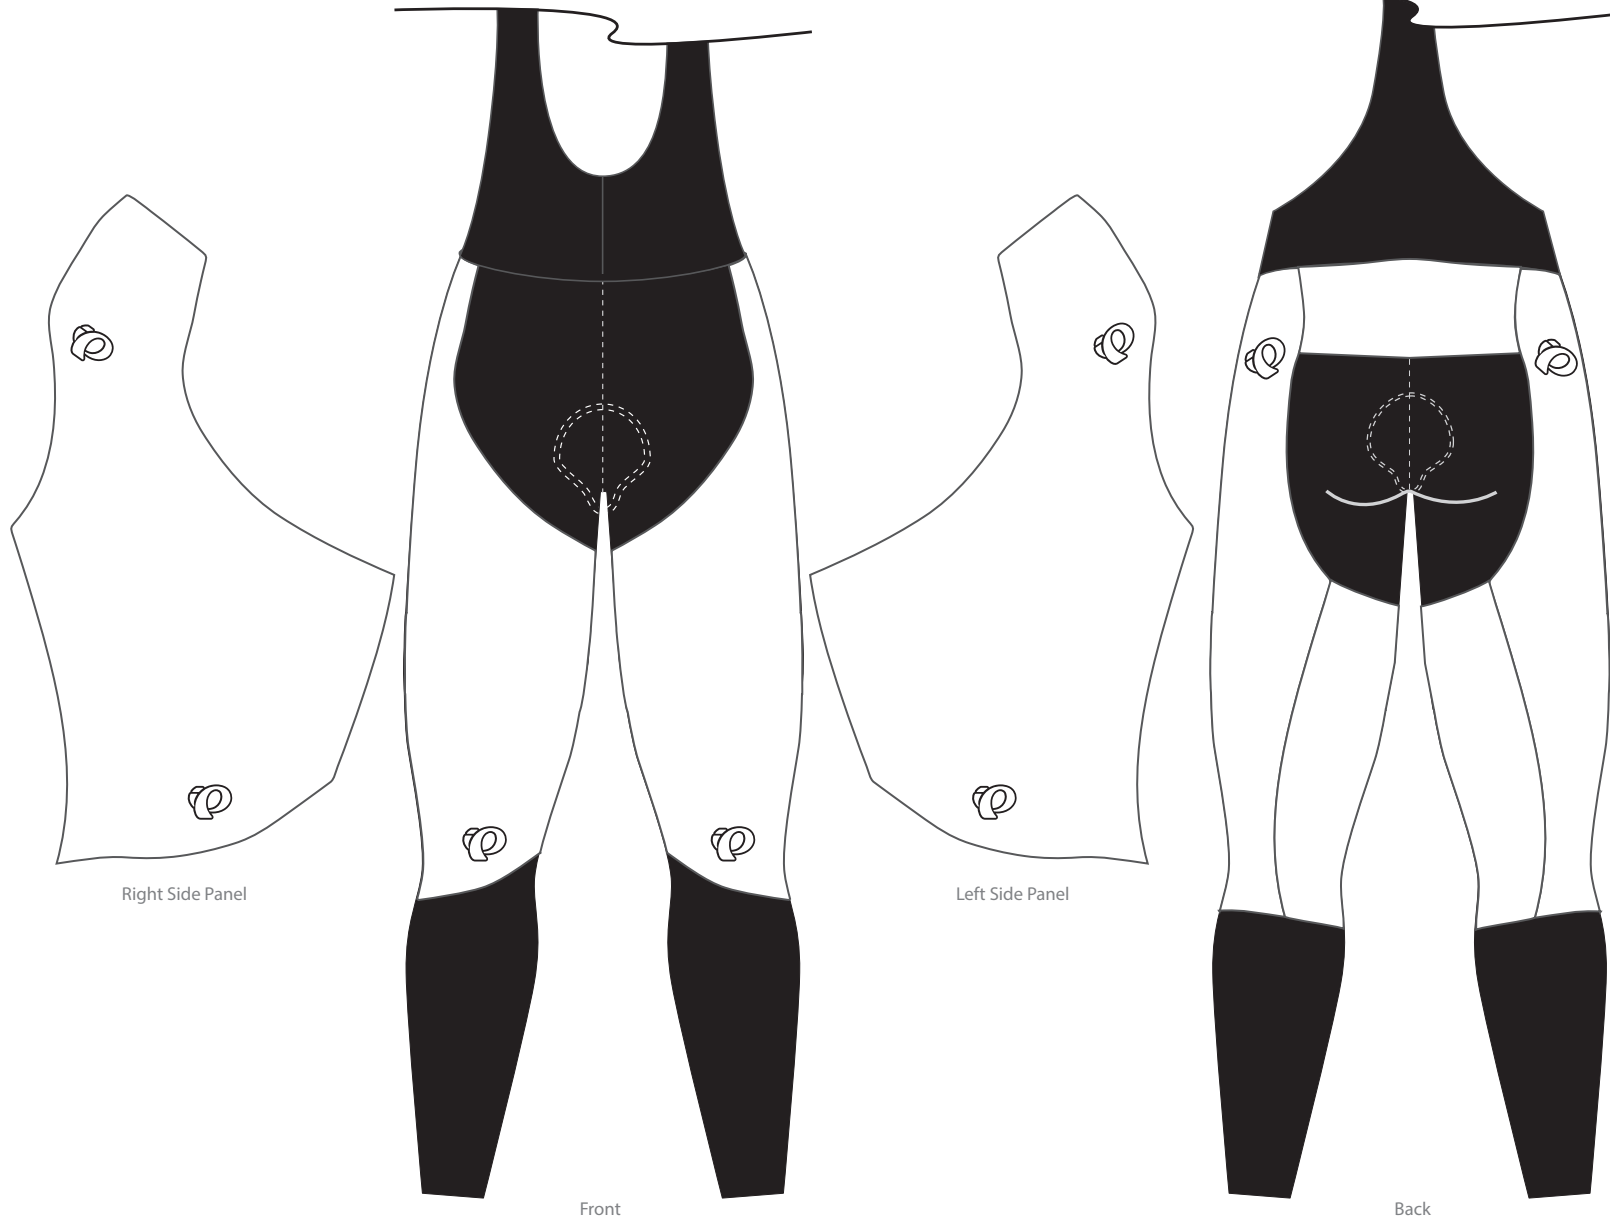

Client: Example
Design: Example
Product: 11110017 PRO Thermal LTD Bib Tight
Artist: Example

Pantone Solid Coated Print Colors

- | | | |
|-------------------------------|-------------------------------|-------------------------------|
| <input type="checkbox"/> 000C | <input type="checkbox"/> 000C | <input type="checkbox"/> 000C |
| <input type="checkbox"/> 000C | <input type="checkbox"/> 000C | <input type="checkbox"/> 000C |
| <input type="checkbox"/> 000C | <input type="checkbox"/> 000C | <input type="checkbox"/> 000C |

Product Feature Colors

Bib Strap: Black Only

Product shown in size Medium at 15% of actual size.

Some design elements may need to change as a result of the sublimation and sewing production environment. A Pearl Izumi representative will discuss this with the above client if the need arises.