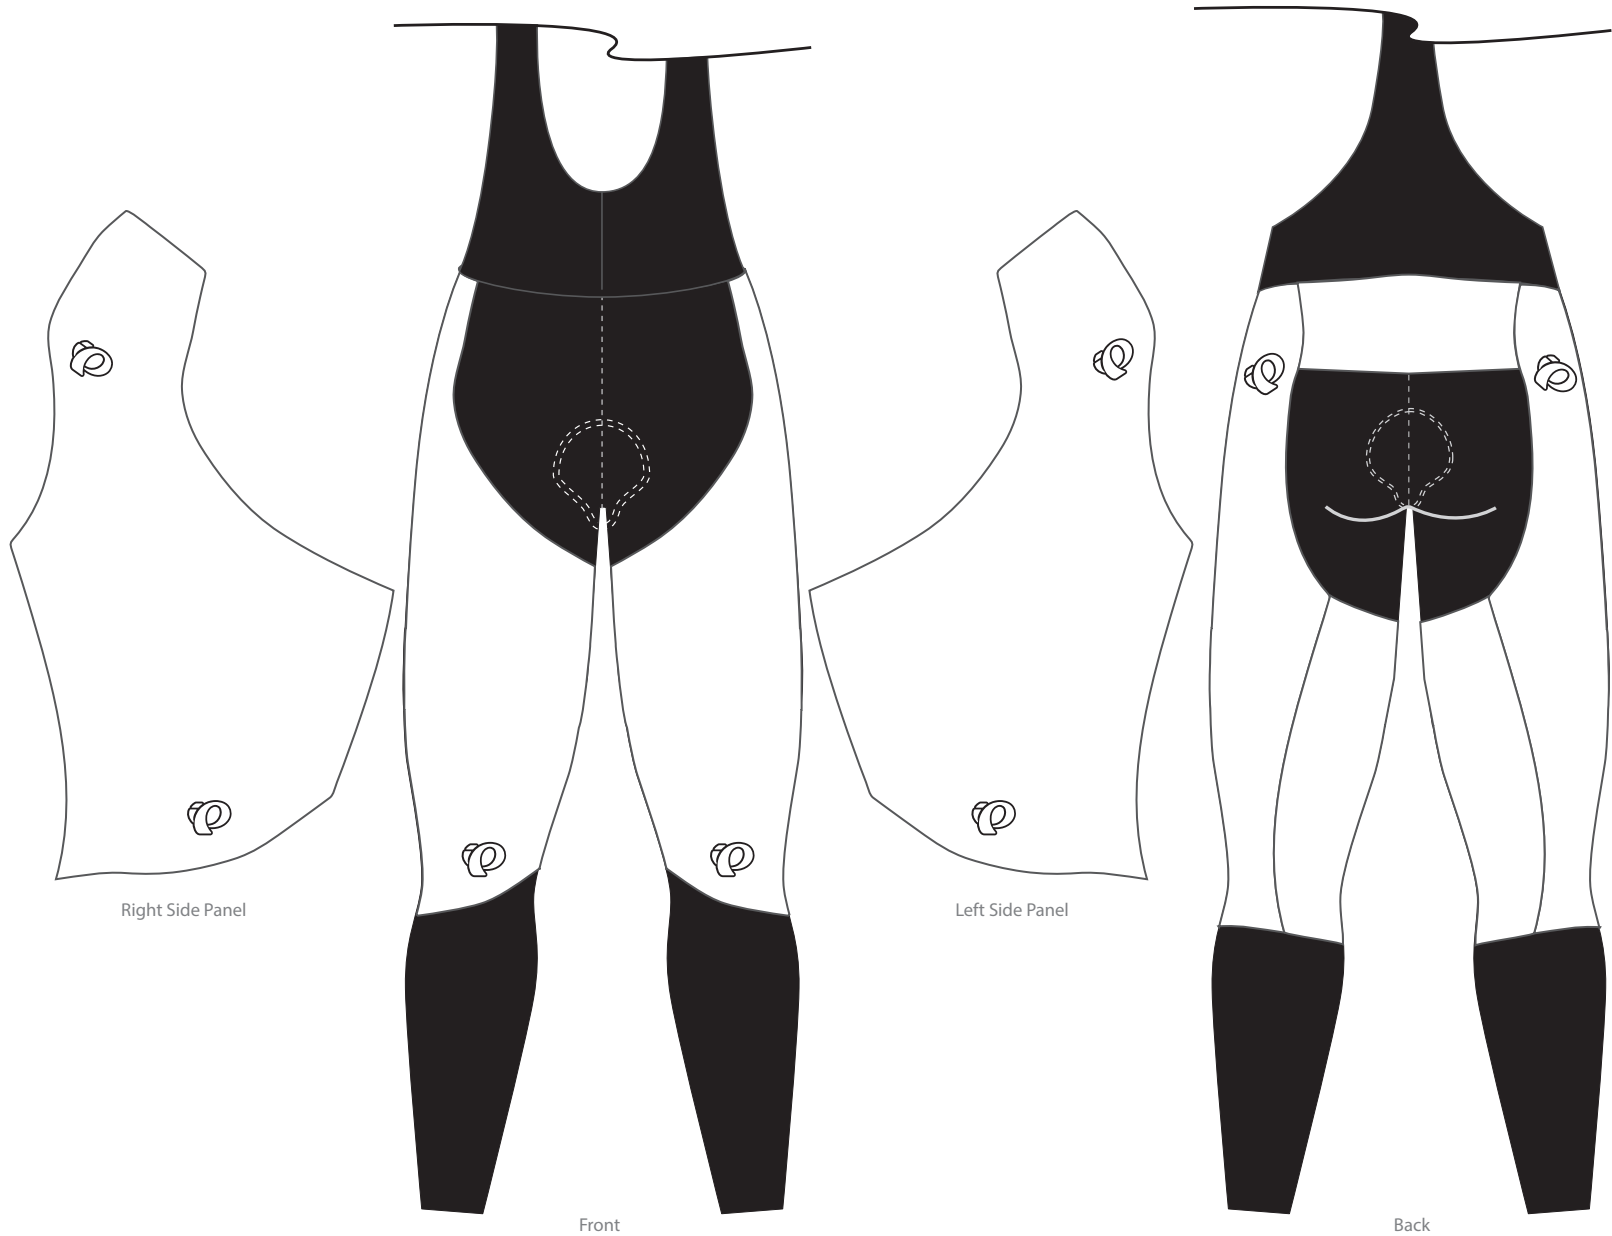

Client: Example  
Design: Example  
Product: 11110018 PRO LTD Softshell Bib Tight  
Artist: Example

Pantone Solid Coated Print Colors

- |                               |                               |                               |
|-------------------------------|-------------------------------|-------------------------------|
| <input type="checkbox"/> 000C | <input type="checkbox"/> 000C | <input type="checkbox"/> 000C |
| <input type="checkbox"/> 000C | <input type="checkbox"/> 000C | <input type="checkbox"/> 000C |
| <input type="checkbox"/> 000C | <input type="checkbox"/> 000C | <input type="checkbox"/> 000C |

Product Feature Colors

Bib Strap: Black Only

Product shown in size Medium at 15% of actual size.

Some design elements may need to change as a result of the sublimation and sewing production environment. A Pearl Izumi representative will discuss this with the above client if the need arises.