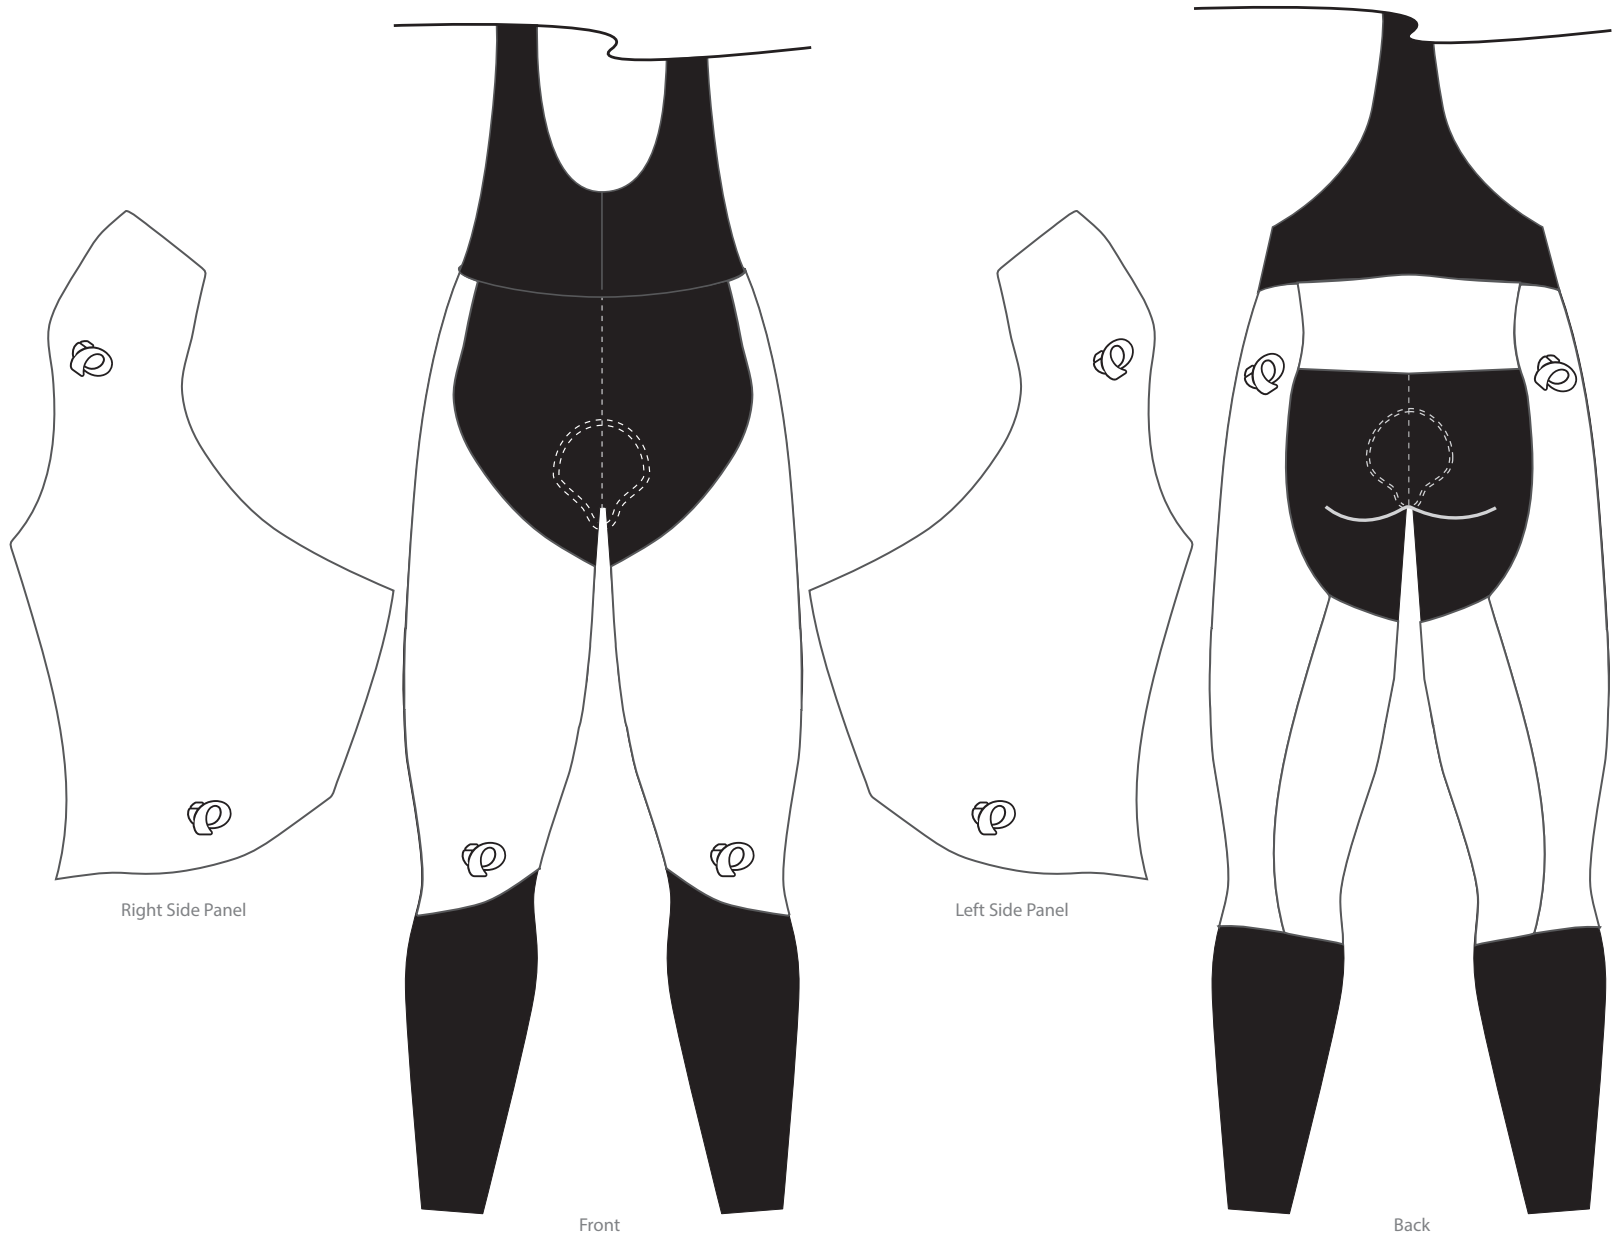

Client: Example
Design: Example
Product: 11110018 PRO LTD Softshell Bib Tight
Artist: Example

Pantone Solid Coated Print Colors

- | | | |
|-------------------------------|-------------------------------|-------------------------------|
| <input type="checkbox"/> 000C | <input type="checkbox"/> 000C | <input type="checkbox"/> 000C |
| <input type="checkbox"/> 000C | <input type="checkbox"/> 000C | <input type="checkbox"/> 000C |
| <input type="checkbox"/> 000C | <input type="checkbox"/> 000C | <input type="checkbox"/> 000C |

Product Feature Colors

Bib Strap: Black Only

Product shown in size Medium at 15% of actual size.

Some design elements may need to change as a result of the sublimation and sewing production environment. A Pearl Izumi representative will discuss this with the above client if the need arises.