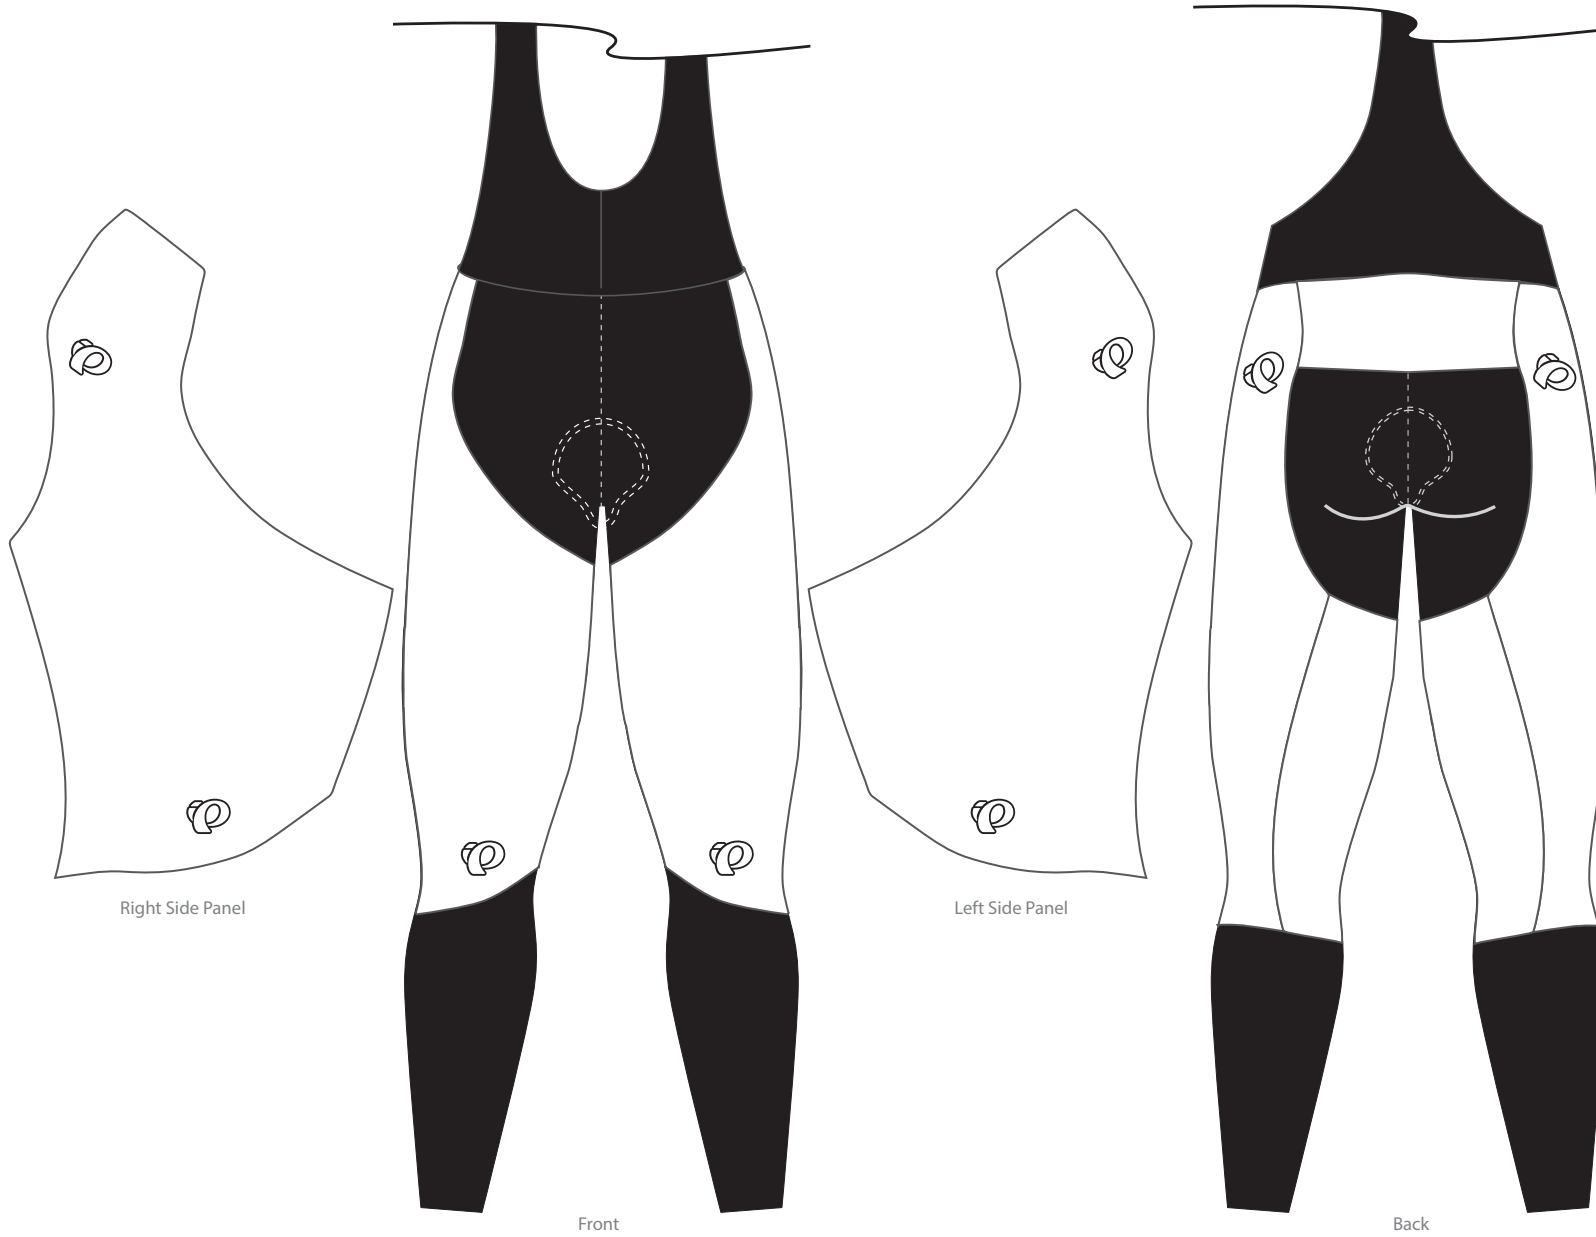

Client: Example  
Design: Example  
Product: 11110019 Team Thermal Bib Tight with Chamois  
Artist: Example

Pantone Solid Coated Print Colors

- |                               |                               |                               |
|-------------------------------|-------------------------------|-------------------------------|
| <input type="checkbox"/> 000C | <input type="checkbox"/> 000C | <input type="checkbox"/> 000C |
| <input type="checkbox"/> 000C | <input type="checkbox"/> 000C | <input type="checkbox"/> 000C |
| <input type="checkbox"/> 000C | <input type="checkbox"/> 000C | <input type="checkbox"/> 000C |

Product Feature Colors

Bib Strap: Black Only

Product shown in size Medium at 15% of actual size.

Some design elements may need to change as a result of the sublimation and sewing production environment. A Pearl Izumi representative will discuss this with the above client if the need arises.