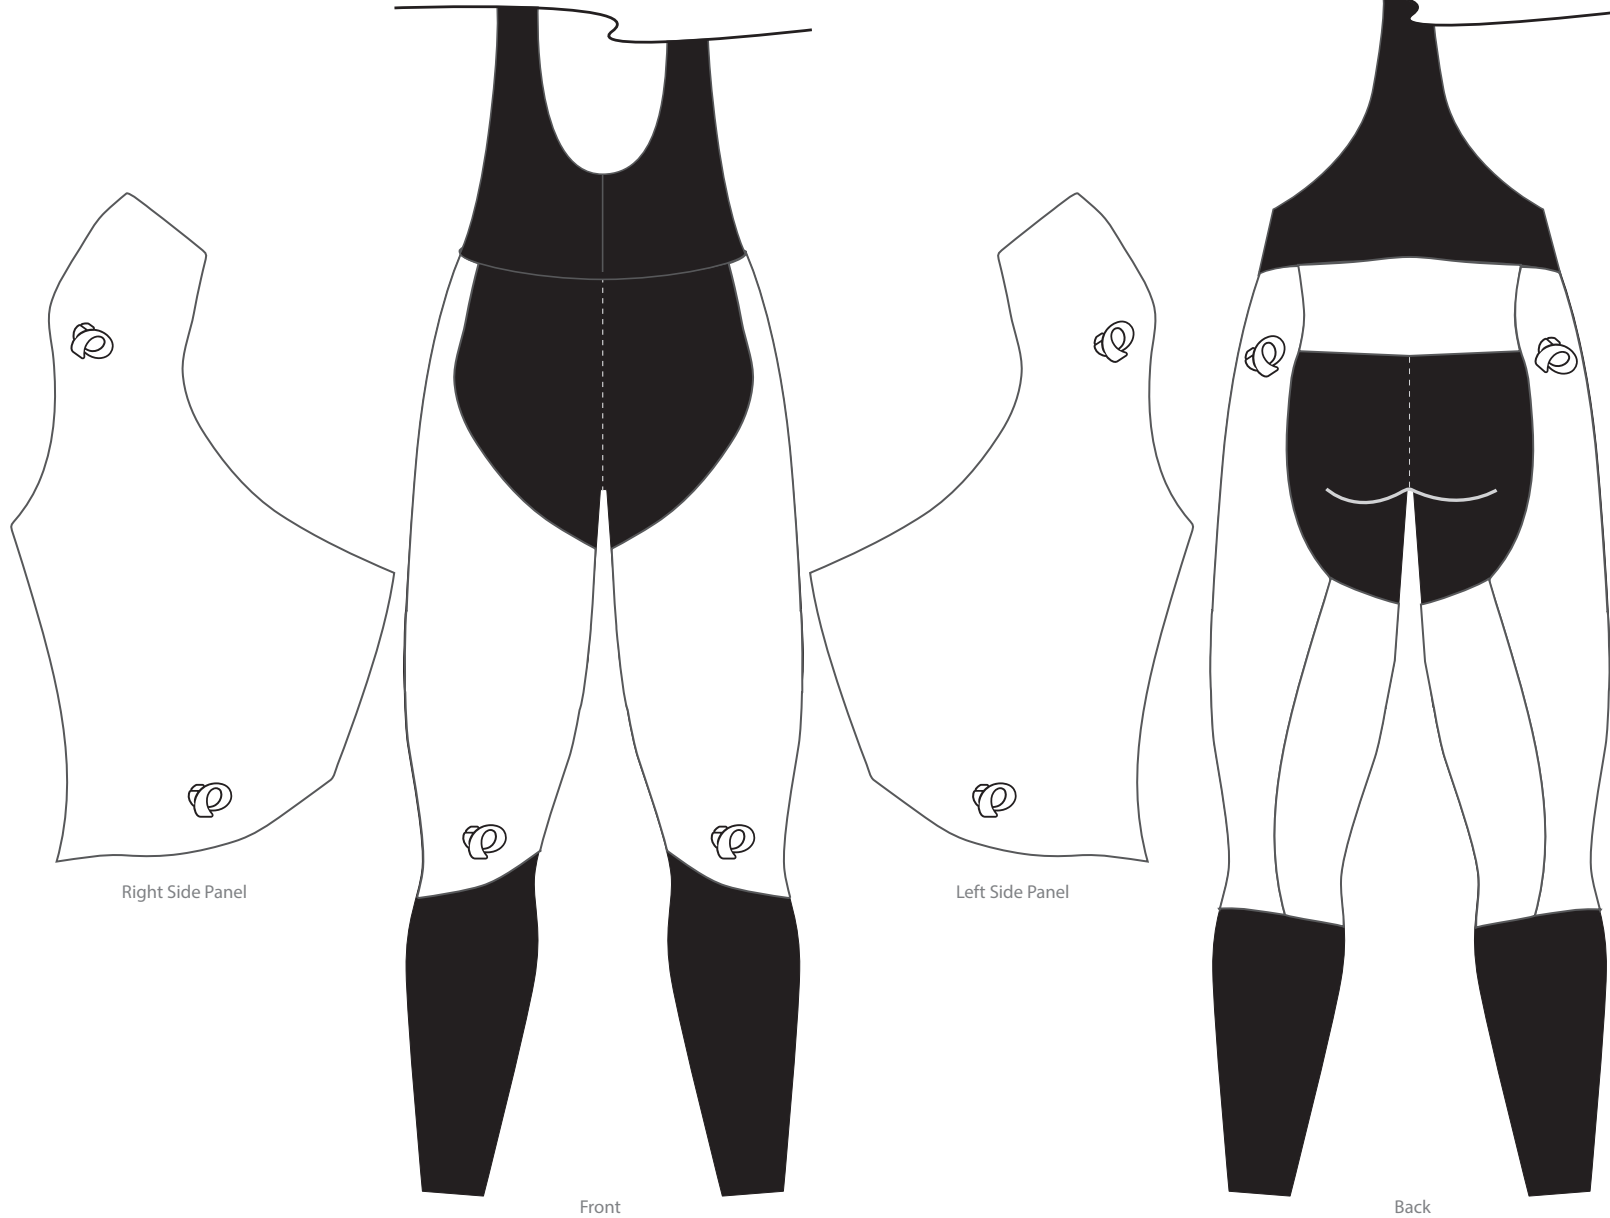

Client: Example
Design: Example
Product: 11110021 Team Thermal Bib Tight without Chamois
Artist: Example

Pantone Solid Coated Print Colors

- | | | |
|-------------------------------|-------------------------------|-------------------------------|
| <input type="checkbox"/> 000C | <input type="checkbox"/> 000C | <input type="checkbox"/> 000C |
| <input type="checkbox"/> 000C | <input type="checkbox"/> 000C | <input type="checkbox"/> 000C |
| <input type="checkbox"/> 000C | <input type="checkbox"/> 000C | <input type="checkbox"/> 000C |

Product Feature Colors

Bib Strap: Black Only

Product shown in size Medium at 15% of actual size.

Some design elements may need to change as a result of the sublimation and sewing production environment. A Pearl Izumi representative will discuss this with the above client if the need arises.