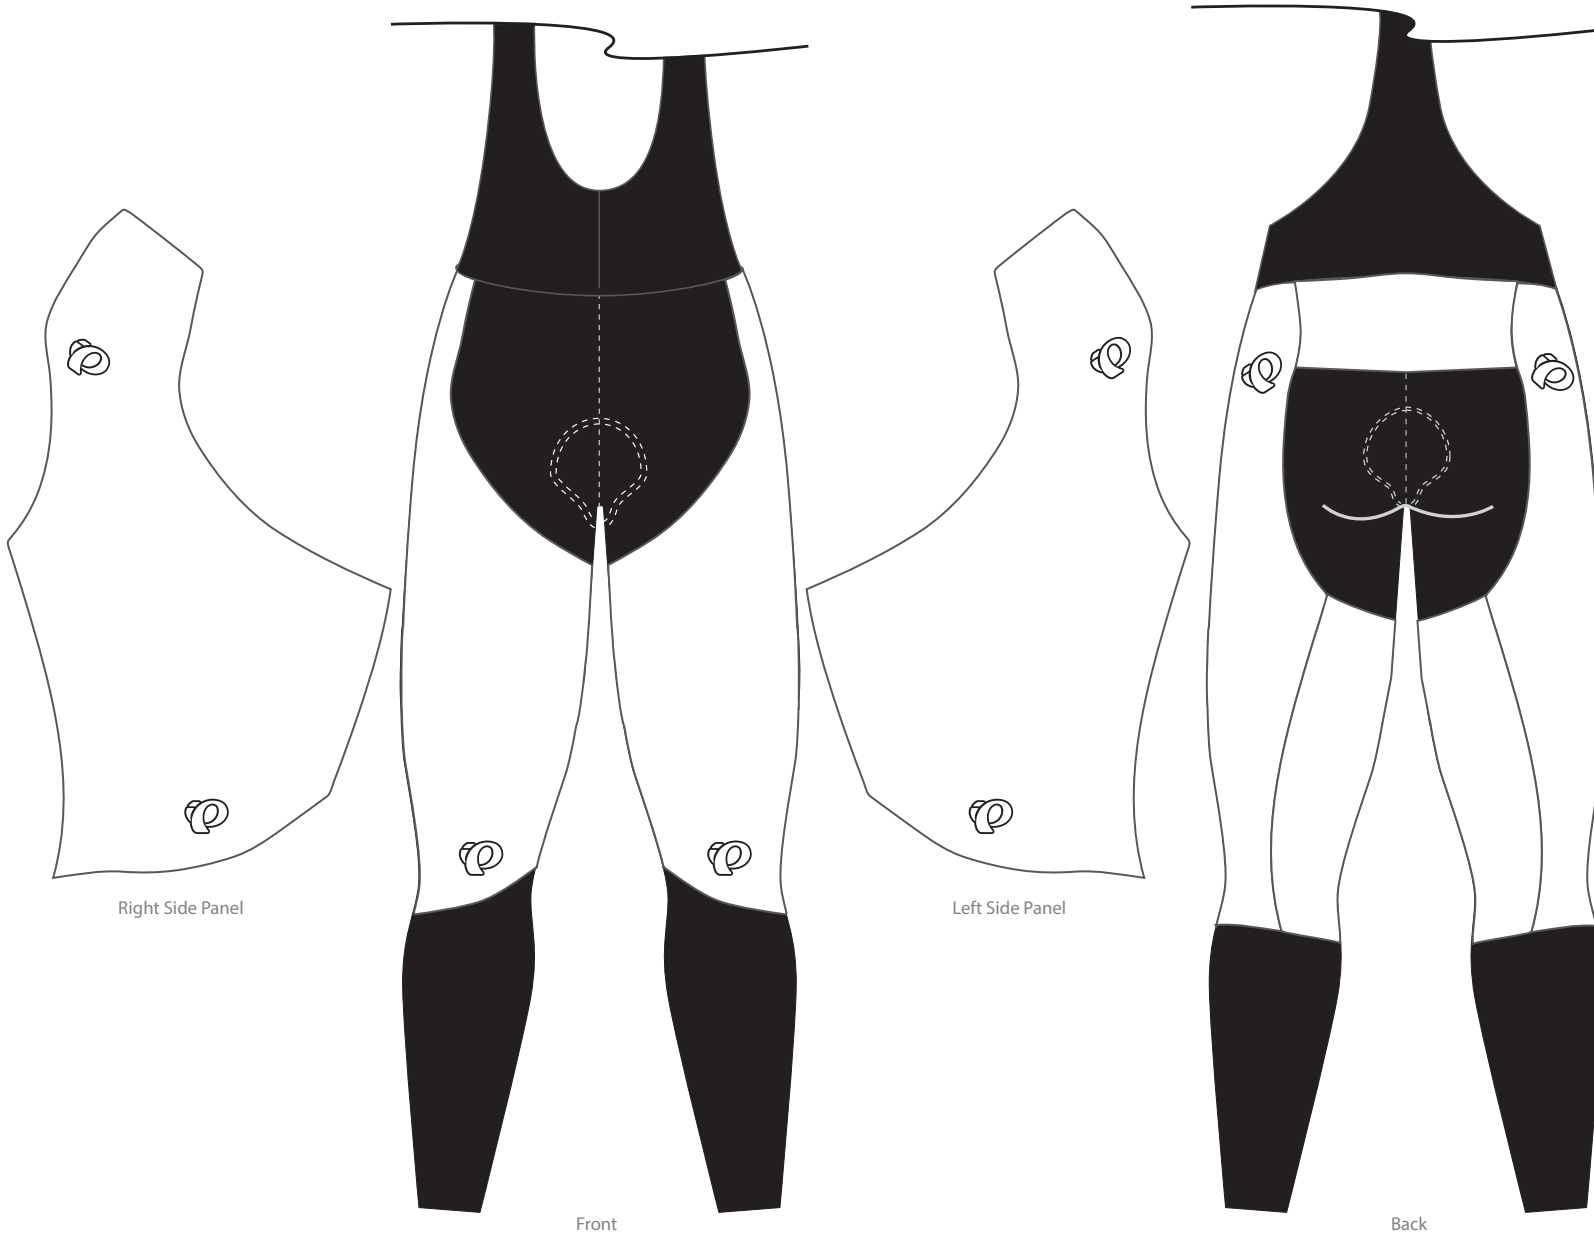

Client: Example
Design: Example
Product: 11110023 Team Softshell Bib Tight with Chamois
Artist: Example

Pantone Solid Coated Print Colors

- | | | |
|-------------------------------|-------------------------------|-------------------------------|
| <input type="checkbox"/> 000C | <input type="checkbox"/> 000C | <input type="checkbox"/> 000C |
| <input type="checkbox"/> 000C | <input type="checkbox"/> 000C | <input type="checkbox"/> 000C |
| <input type="checkbox"/> 000C | <input type="checkbox"/> 000C | <input type="checkbox"/> 000C |

Product Feature Colors

Bib Strap: Black Only

Product shown in size Medium at 15% of actual size.

Some design elements may need to change as a result of the sublimation and sewing production environment. A Pearl Izumi representative will discuss this with the above client if the need arises.