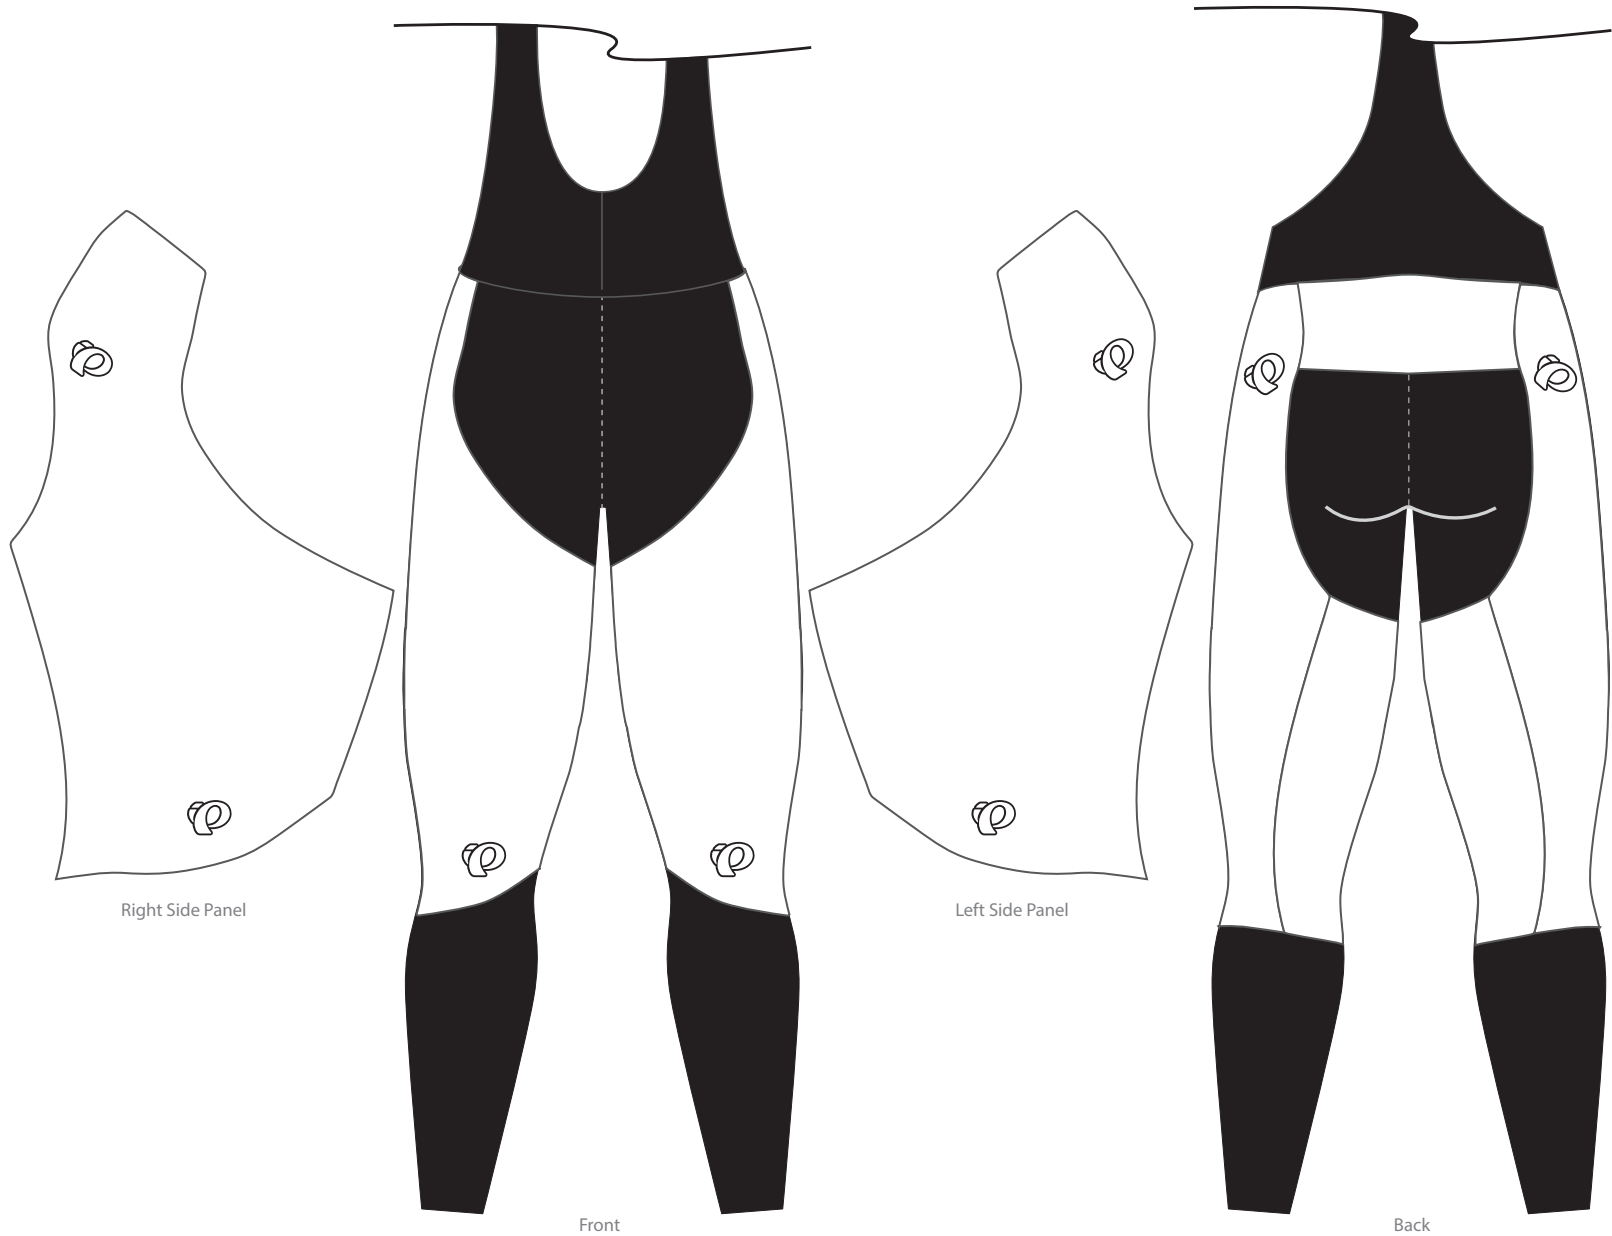

Client: Example
Design: Example
Product: 11110025 Team Softshell Bib Tight without Chamois
Artist: Example

Pantone Solid Coated Print Colors

- | | | |
|-------------------------------|-------------------------------|-------------------------------|
| <input type="checkbox"/> 000C | <input type="checkbox"/> 000C | <input type="checkbox"/> 000C |
| <input type="checkbox"/> 000C | <input type="checkbox"/> 000C | <input type="checkbox"/> 000C |
| <input type="checkbox"/> 000C | <input type="checkbox"/> 000C | <input type="checkbox"/> 000C |

Product Feature Colors

Bib Strap: Black Only

Product shown in size Medium at 15% of actual size.

Some design elements may need to change as a result of the sublimation and sewing production environment. A Pearl Izumi representative will discuss this with the above client if the need arises.