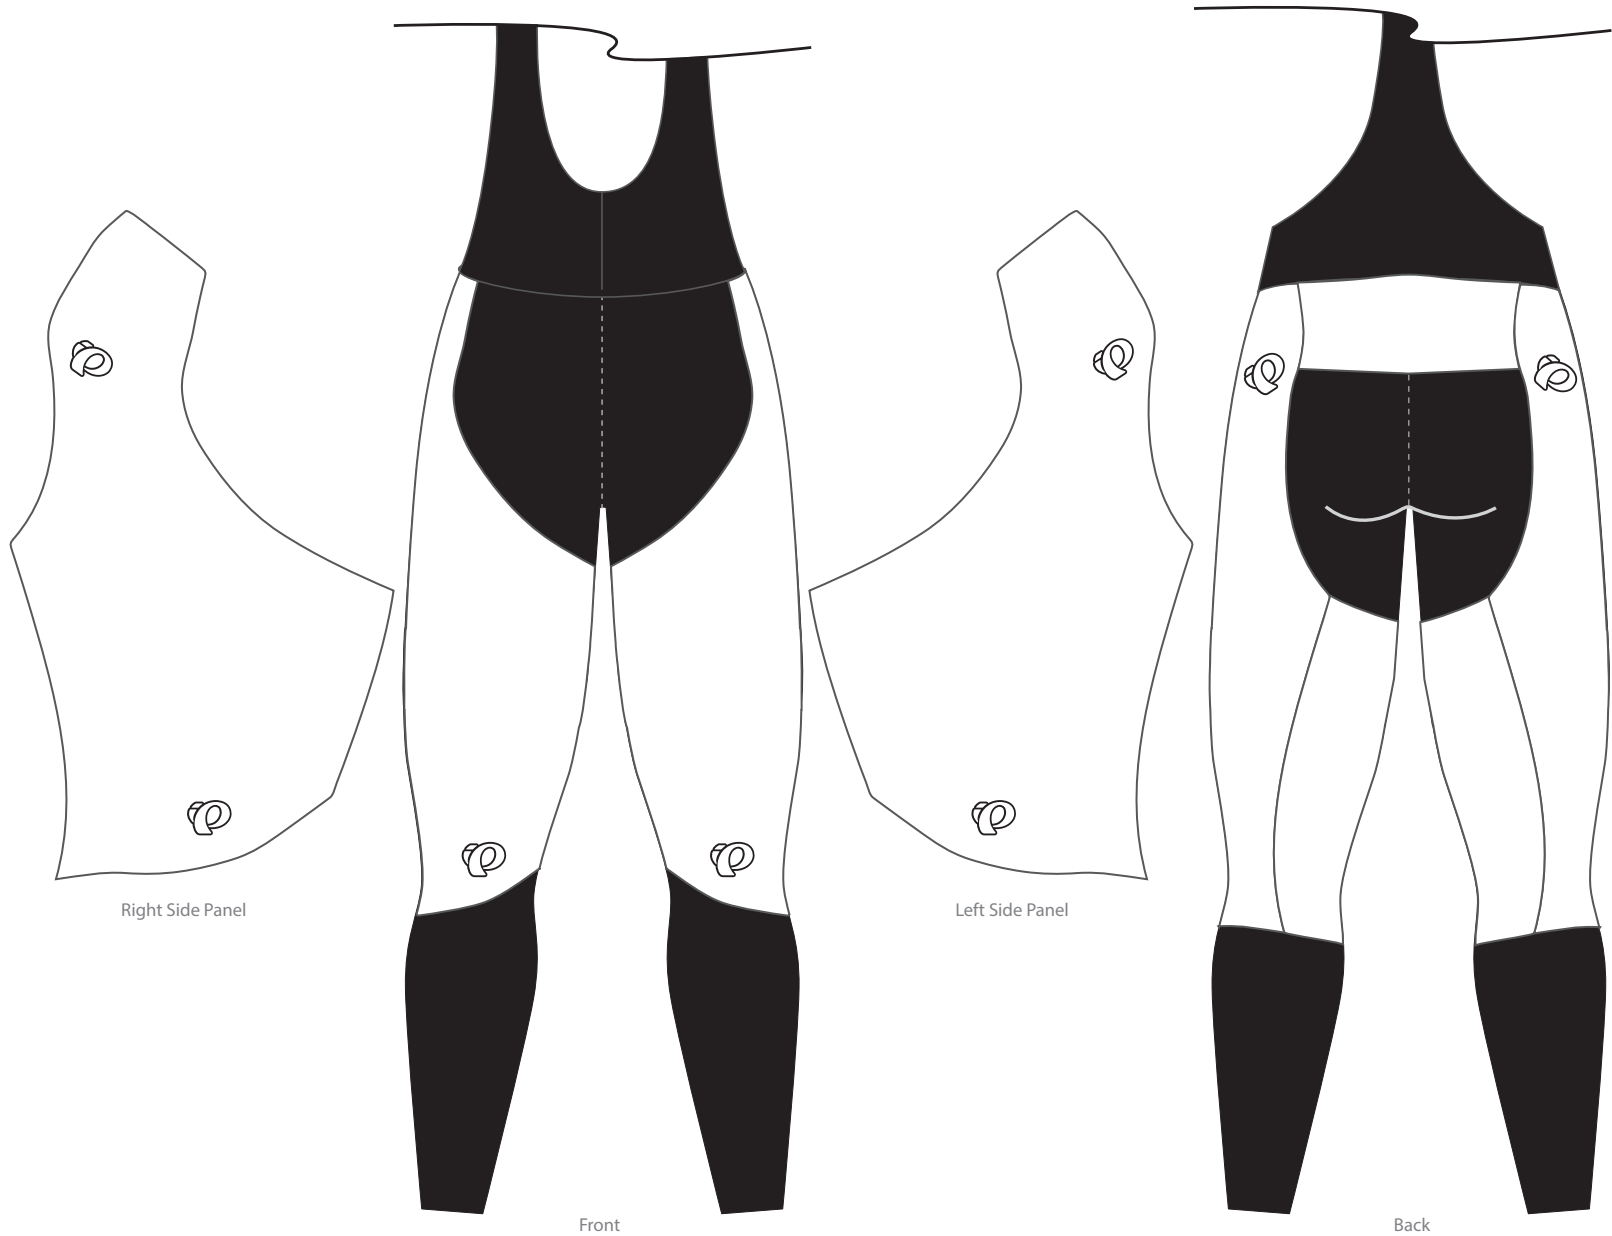

Client: Example  
Design: Example  
Product: 11110025 Team Softshell Bib Tight without Chamois  
Artist: Example

Pantone Solid Coated Print Colors

- |                               |                               |                               |
|-------------------------------|-------------------------------|-------------------------------|
| <input type="checkbox"/> 000C | <input type="checkbox"/> 000C | <input type="checkbox"/> 000C |
| <input type="checkbox"/> 000C | <input type="checkbox"/> 000C | <input type="checkbox"/> 000C |
| <input type="checkbox"/> 000C | <input type="checkbox"/> 000C | <input type="checkbox"/> 000C |

Product Feature Colors

Bib Strap: Black Only

Product shown in size Medium at 15% of actual size.

Some design elements may need to change as a result of the sublimation and sewing production environment. A Pearl Izumi representative will discuss this with the above client if the need arises.