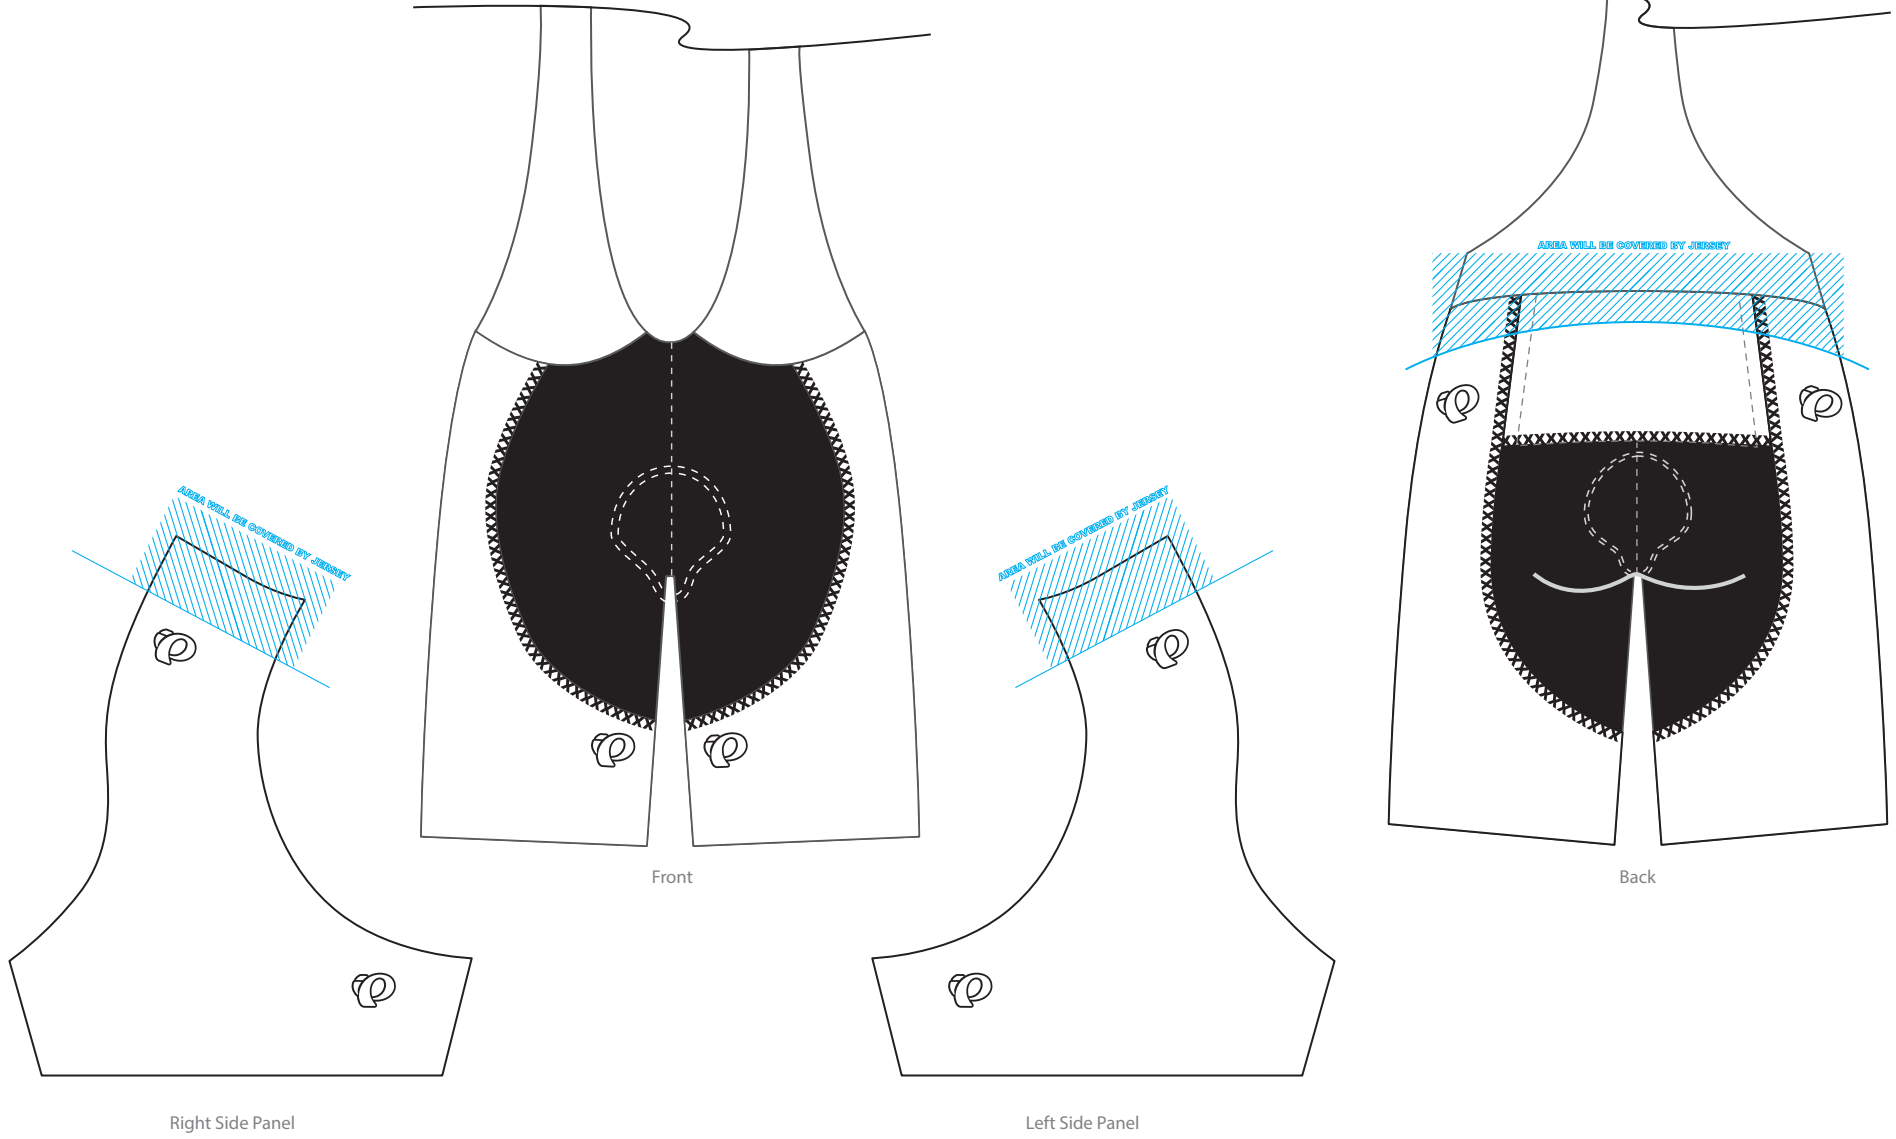

Client: Example
 Design: Example
 Product: 11110029 Pro LTD Bib Short
 Artist: Example

Pantone Solid Coated Print Colors

- | | | |
|-------------------------------|-------------------------------|-------------------------------|
| <input type="checkbox"/> 000C | <input type="checkbox"/> 000C | <input type="checkbox"/> 000C |
| <input type="checkbox"/> 000C | <input type="checkbox"/> 000C | <input type="checkbox"/> 000C |
| <input type="checkbox"/> 000C | <input type="checkbox"/> 000C | <input type="checkbox"/> 000C |

Product Feature Colors

Bib Straps: Black or White

- Lycra: 000C
- Flatlock: 000C

Product shown in size Medium at 15% of actual size.

Some design elements may need to change as a result of the sublimation and sewing production environment. A Pearl Izumi representative will discuss this with the above client if the need arises.