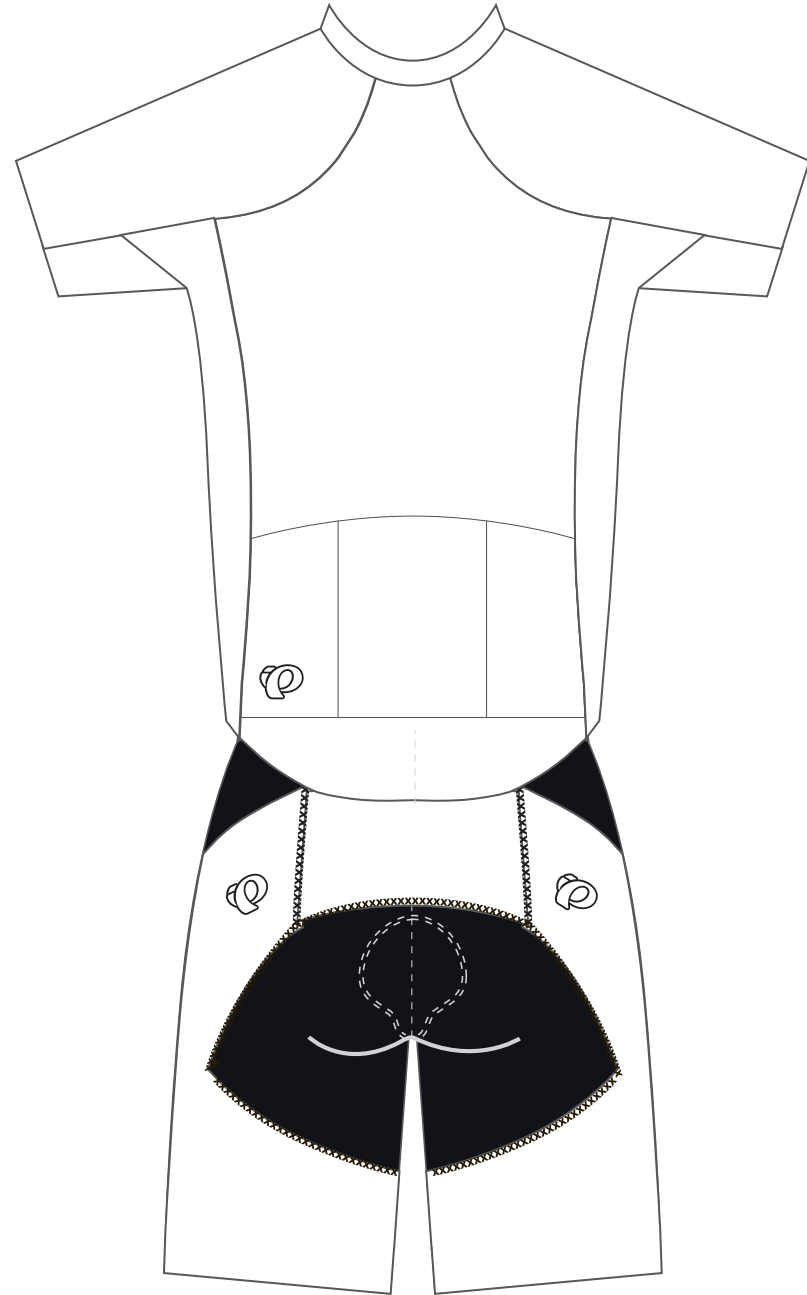

Client: SAMPLE  
Design: SAMPLE  
Product: 11110040 TEAM SPEED SUIT MESH  
Artist: SAMPLE

Pantone Solid Coated Print Colors

- |                               |                               |                               |
|-------------------------------|-------------------------------|-------------------------------|
| <input type="checkbox"/> 000C | <input type="checkbox"/> 000C | <input type="checkbox"/> 000C |
| <input type="checkbox"/> 000C | <input type="checkbox"/> 000C | <input type="checkbox"/> 000C |
| <input type="checkbox"/> 000C | <input type="checkbox"/> 000C | <input type="checkbox"/> 000C |

Product Feature Colors

Zipper: Black or White

- Lycra:  000C
- Flatlock:  000C

Product shown in size Medium at 15% of actual size.

Some design elements may need to change as a result of the sublimation and sewing production environment. A Pearl Izumi representative will discuss this with the above client if the need arises.