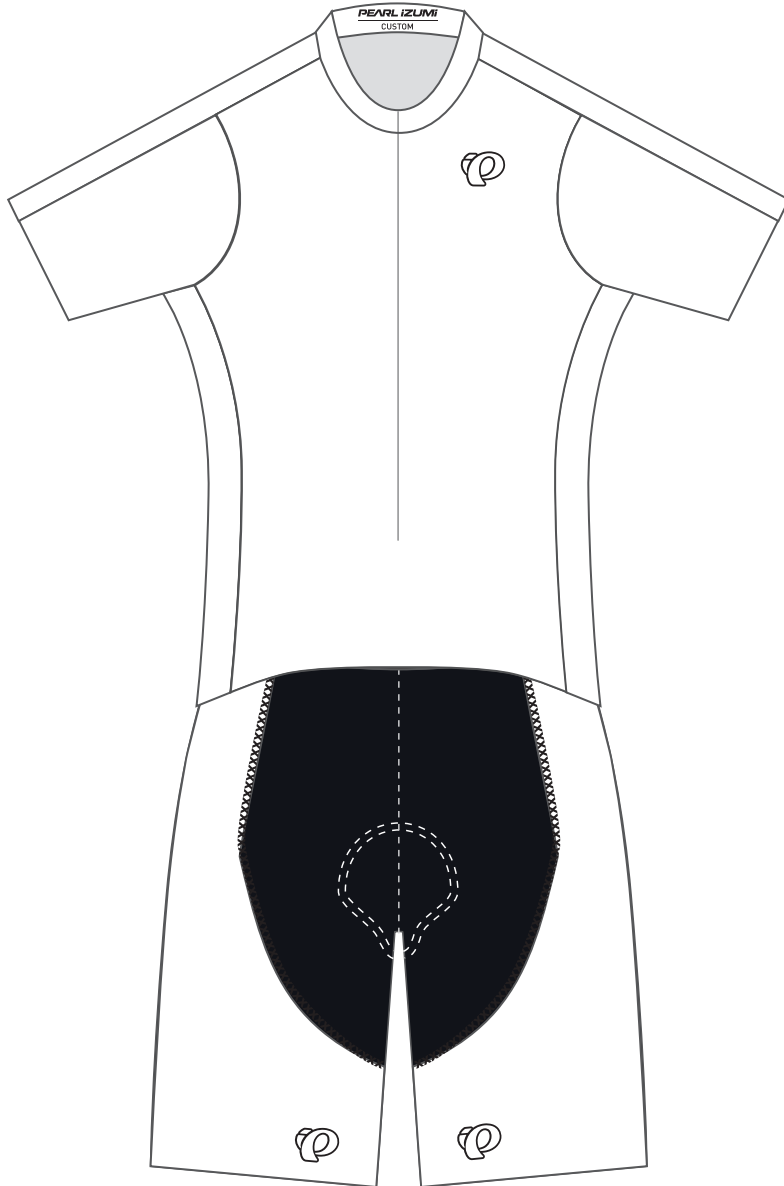

Client: SAMPLE  
Design: SAMPLE  
Product: 11110040 TEAM SPEED SUIT MESH  
Artist: SAMPLE

Pantone Solid Coated Print Colors

- |                               |                               |                               |
|-------------------------------|-------------------------------|-------------------------------|
| <input type="checkbox"/> 000C | <input type="checkbox"/> 000C | <input type="checkbox"/> 000C |
| <input type="checkbox"/> 000C | <input type="checkbox"/> 000C | <input type="checkbox"/> 000C |
| <input type="checkbox"/> 000C | <input type="checkbox"/> 000C | <input type="checkbox"/> 000C |

Product Feature Colors

Zipper: Black or White

- Lycra:  000C
- Flatlock:  000C

Product shown in size Medium at 15% of actual size.

Some design elements may need to change as a result of the sublimation and sewing production environment. A Pearl Izumi representative will discuss this with the above client if the need arises.