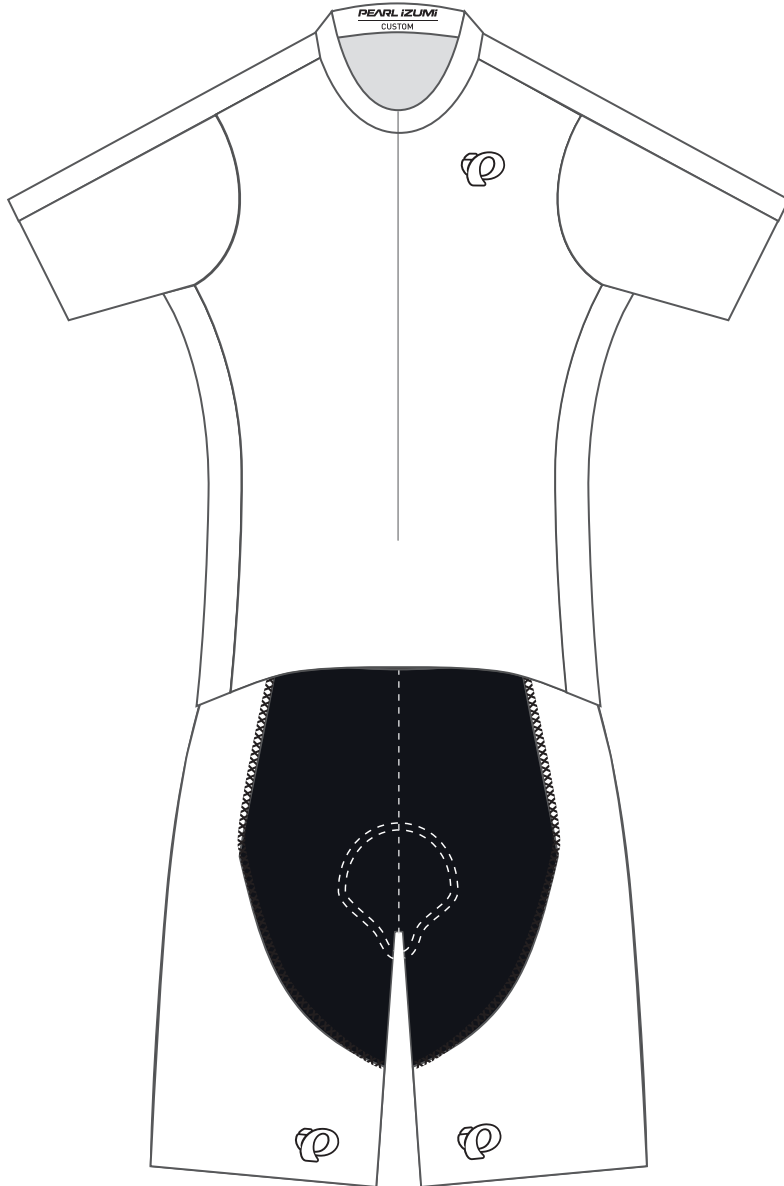

Client: SAMPLE
Design: SAMPLE
Product: 11110040 TEAM SPEED SUIT MESH
Artist: SAMPLE

Pantone Solid Coated Print Colors

- | | | |
|-------------------------------|-------------------------------|-------------------------------|
| <input type="checkbox"/> 000C | <input type="checkbox"/> 000C | <input type="checkbox"/> 000C |
| <input type="checkbox"/> 000C | <input type="checkbox"/> 000C | <input type="checkbox"/> 000C |
| <input type="checkbox"/> 000C | <input type="checkbox"/> 000C | <input type="checkbox"/> 000C |

Product Feature Colors

Zipper: Black or White

- Lycra: 000C
- Flatlock: 000C

Product shown in size Medium at 15% of actual size.

Some design elements may need to change as a result of the sublimation and sewing production environment. A Pearl Izumi representative will discuss this with the above client if the need arises.