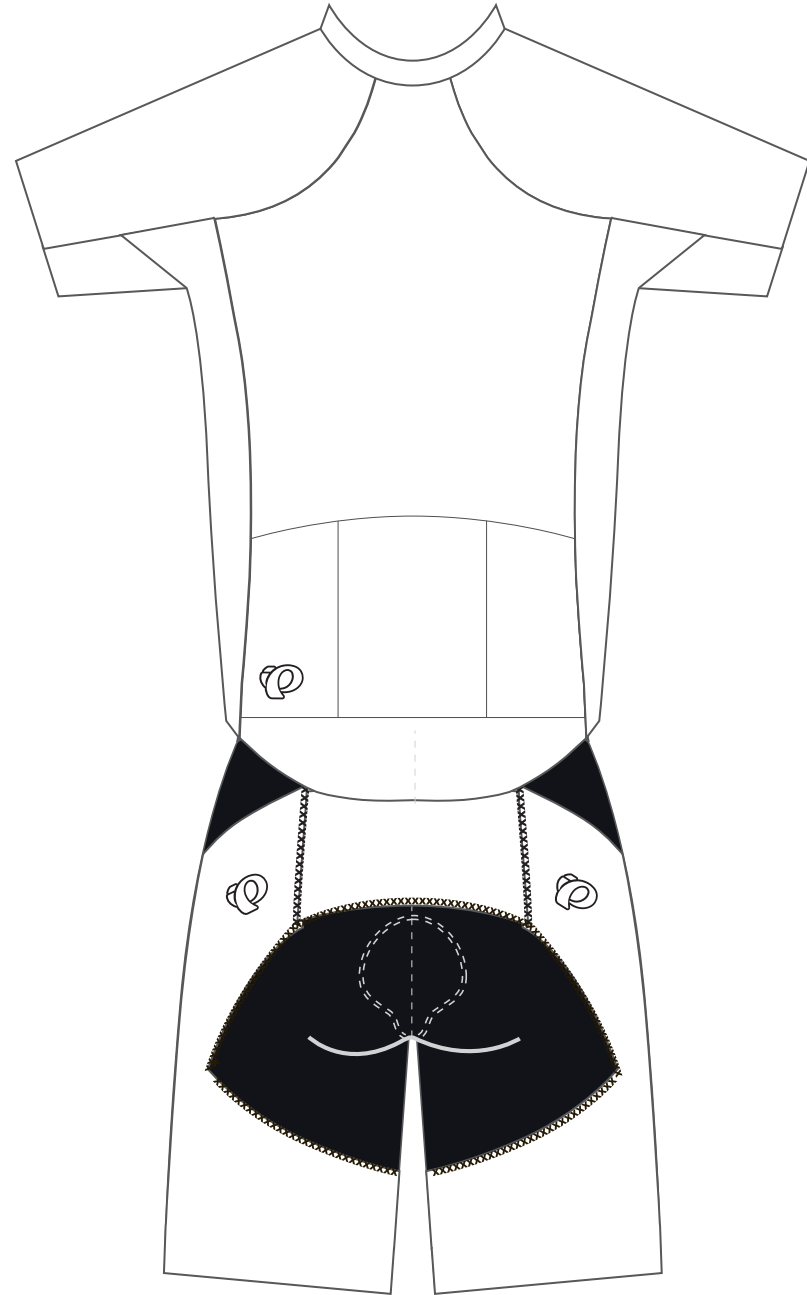

Client: SAMPLE
Design: SAMPLE
Product: 11110040 TEAM SPEED SUIT MESH
Artist: SAMPLE

Pantone Solid Coated Print Colors

- | | | |
|-------------------------------|-------------------------------|-------------------------------|
| <input type="checkbox"/> 000C | <input type="checkbox"/> 000C | <input type="checkbox"/> 000C |
| <input type="checkbox"/> 000C | <input type="checkbox"/> 000C | <input type="checkbox"/> 000C |
| <input type="checkbox"/> 000C | <input type="checkbox"/> 000C | <input type="checkbox"/> 000C |

Product Feature Colors

Zipper: Black or White

- Lycra: 000C
- Flatlock: 000C

Product shown in size Medium at 15% of actual size.

Some design elements may need to change as a result of the sublimation and sewing production environment. A Pearl Izumi representative will discuss this with the above client if the need arises.