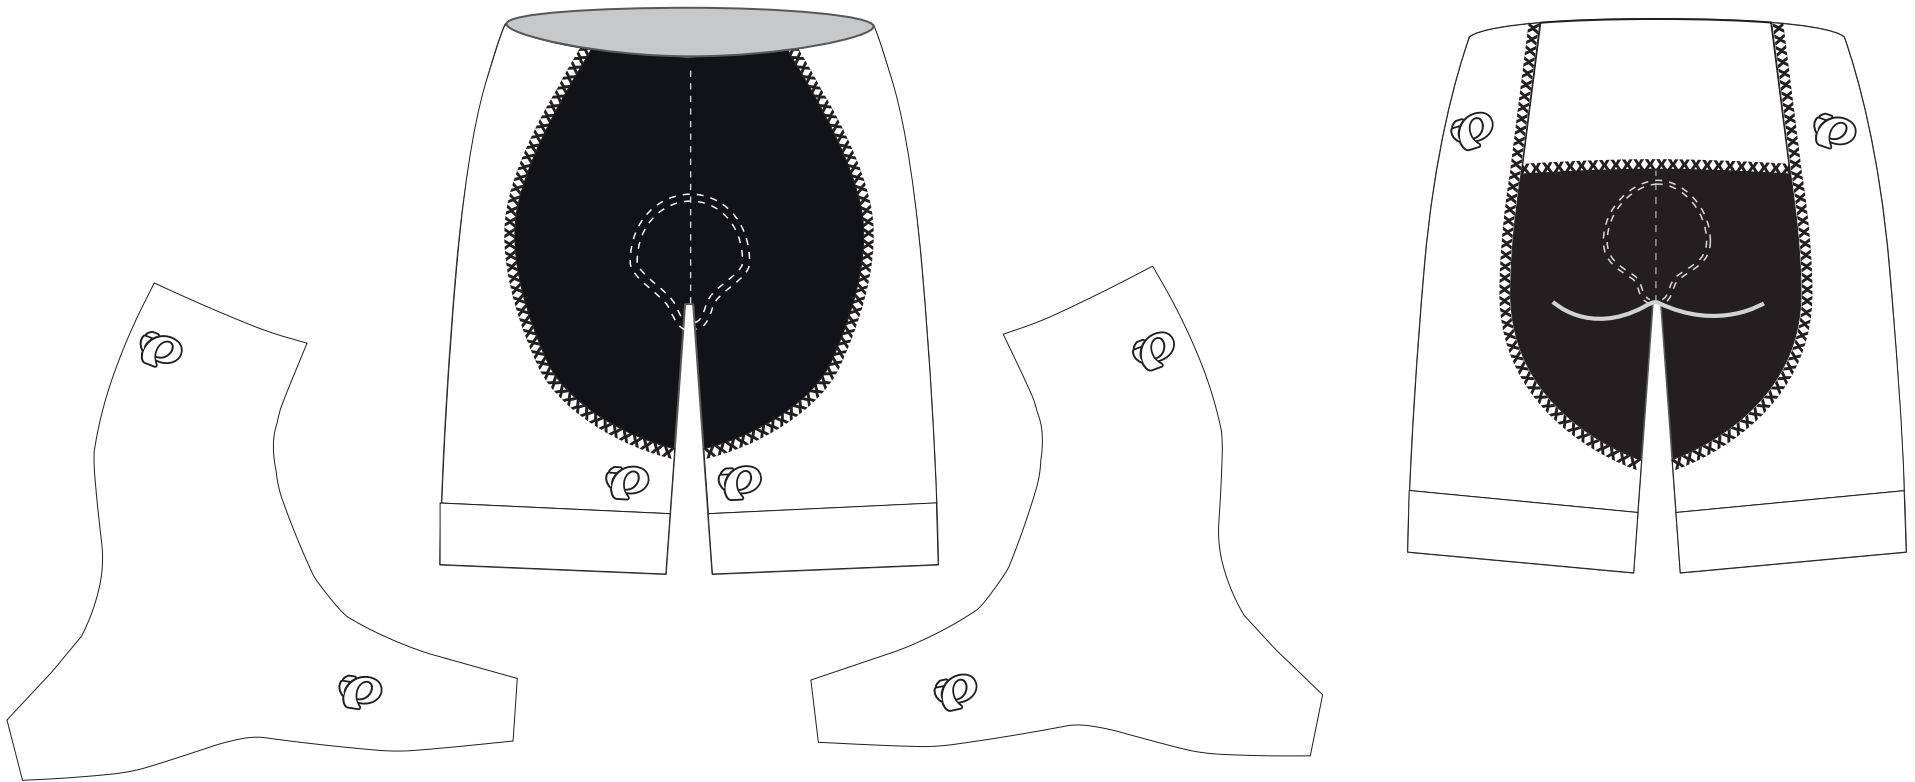

Client: Example  
Design: Example  
Product: 11110041 Men's ELITE Pursuit Custom Short  
Artist: Example

Pantone Solid Coated Print Colors

- |                               |                               |                               |
|-------------------------------|-------------------------------|-------------------------------|
| <input type="checkbox"/> 000C | <input type="checkbox"/> 000C | <input type="checkbox"/> 000C |
| <input type="checkbox"/> 000C | <input type="checkbox"/> 000C | <input type="checkbox"/> 000C |
| <input type="checkbox"/> 000C | <input type="checkbox"/> 000C | <input type="checkbox"/> 000C |

Product Feature Colors

- Lycra:  Black or Red
- Flatlock:  000C

Product shown in size Medium at 15% of actual size.

Some design elements may need to change as a result of the sublimation and sewing production environment. A Pearl Izumi representative will discuss this with the above client if the need arises.