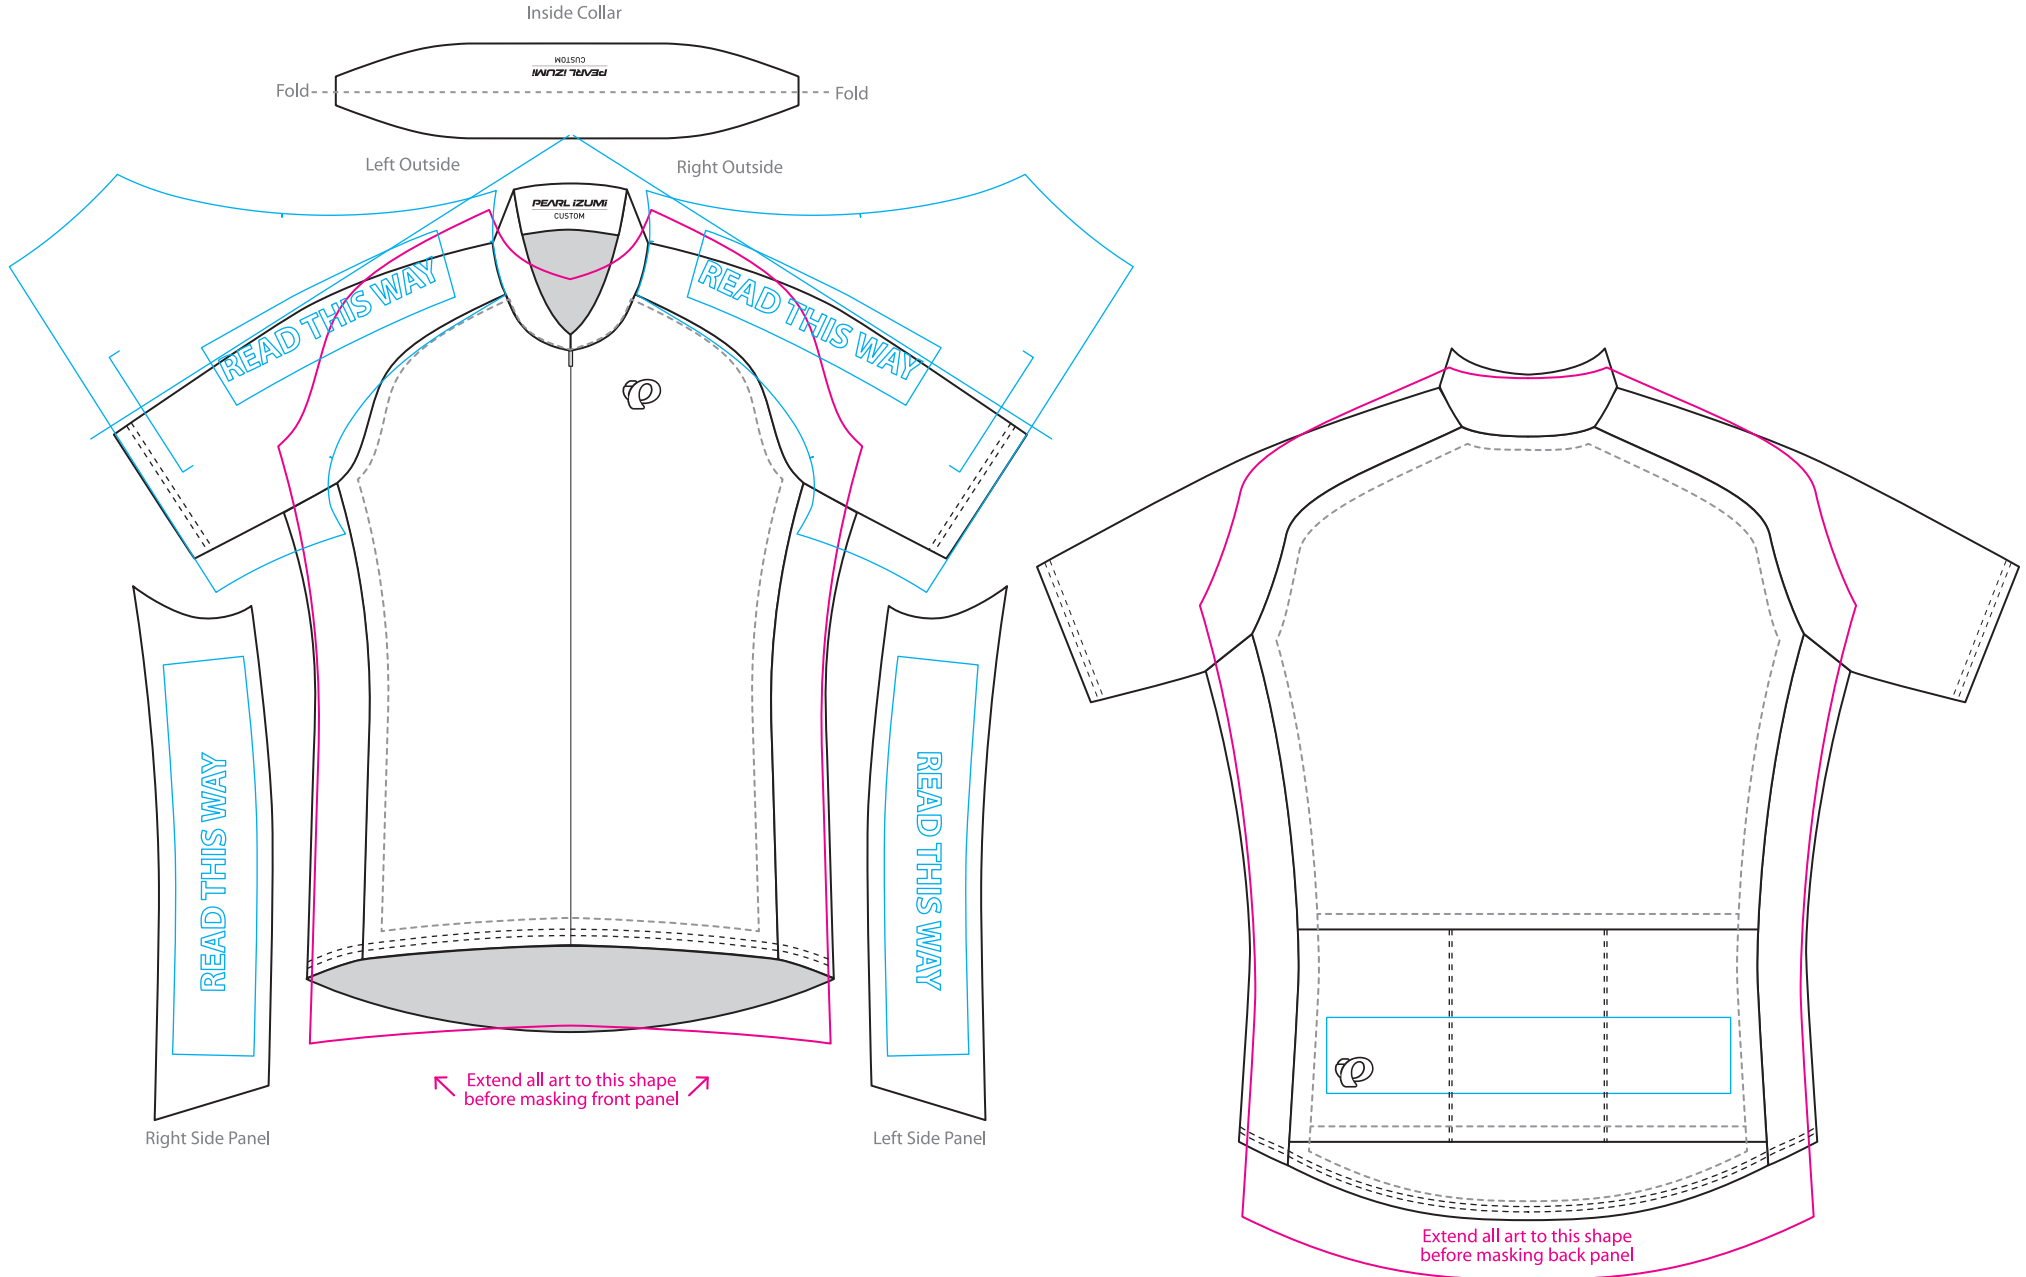

Client: Example
 Design: Example
 Product: 11120005 SELECT Escape LTD Jersey Full Zipper
 Artist: Example

Pantone Solid Coated Print Colors

- | | | |
|-------------------------------|-------------------------------|-------------------------------|
| <input type="checkbox"/> 000C | <input type="checkbox"/> 000C | <input type="checkbox"/> 000C |
| <input type="checkbox"/> 000C | <input type="checkbox"/> 000C | <input type="checkbox"/> 000C |
| <input type="checkbox"/> 000C | <input type="checkbox"/> 000C | <input type="checkbox"/> 000C |

Product Feature Colors

Zipper: Black or White

Product shown in size Medium at 15% of actual size.

Some design elements may need to change as a result of the sublimation and sewing production environment. A Pearl Izumi representative will discuss this with the above client if the need arises.