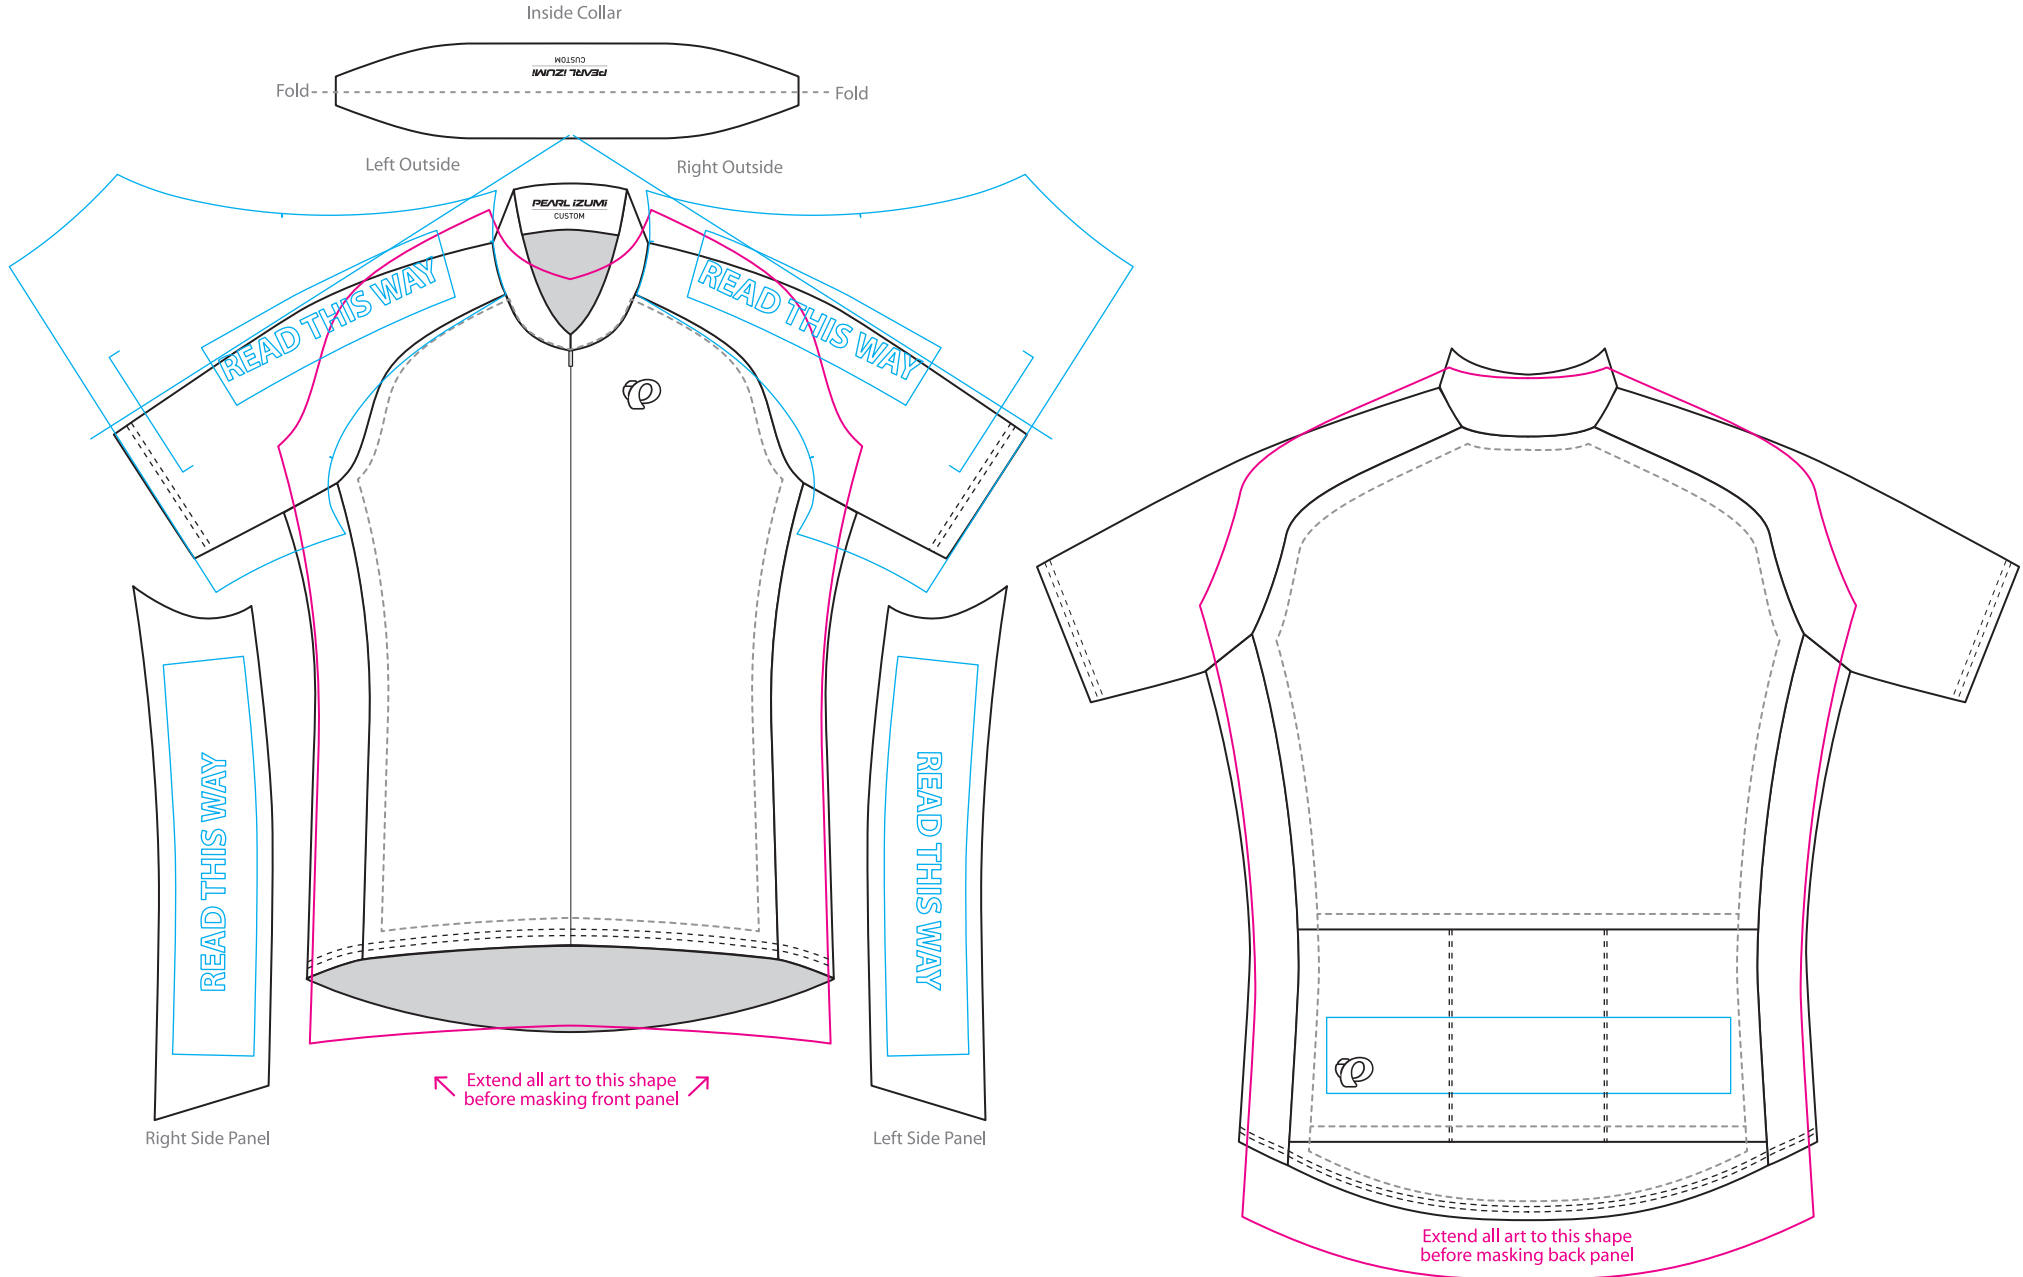

Client: Example  
 Design: Example  
 Product: 11120005 SELECT Escape LTD Jersey Full Zipper  
 Artist: Example

Pantone Solid Coated Print Colors

- |                               |                               |                               |
|-------------------------------|-------------------------------|-------------------------------|
| <input type="checkbox"/> 000C | <input type="checkbox"/> 000C | <input type="checkbox"/> 000C |
| <input type="checkbox"/> 000C | <input type="checkbox"/> 000C | <input type="checkbox"/> 000C |
| <input type="checkbox"/> 000C | <input type="checkbox"/> 000C | <input type="checkbox"/> 000C |

Product Feature Colors

Zipper: Black or White

Product shown in size Medium at 15% of actual size.

Some design elements may need to change as a result of the sublimation and sewing production environment. A Pearl Izumi representative will discuss this with the above client if the need arises.