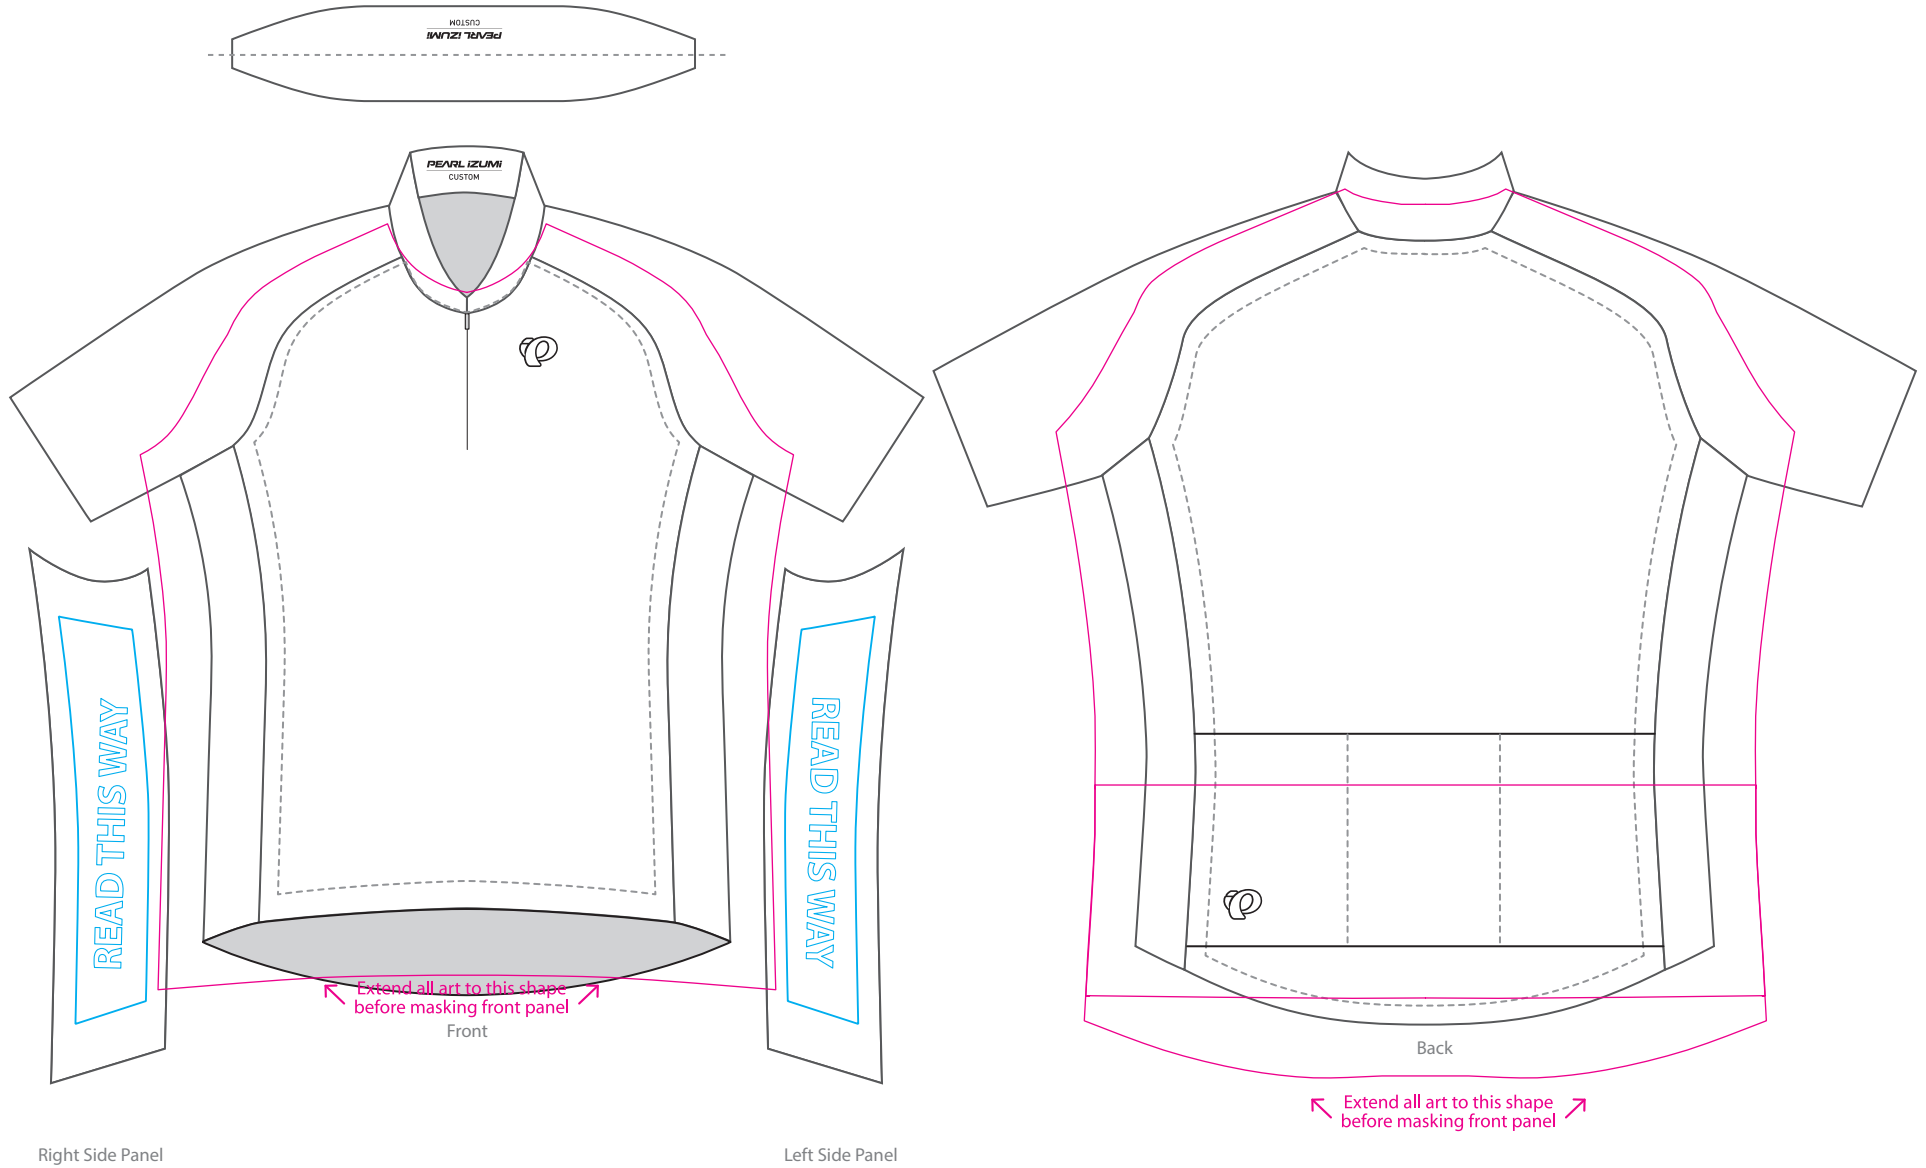

Client: Example
Design: Example
Product: 11120010 - Men's SELECT ESCAPE LTD JERSEY - Set In Zip, w/o Elastic Slv
Artist: Example

Pantone Solid Coated Print Colors

- 000C
- 000C
- 000C
- 000C
- 000C
- 000C
- 000C
- 000C

Product Feature Colors

Zipper: Black or White

Right Side Panel

Left Side Panel

Back