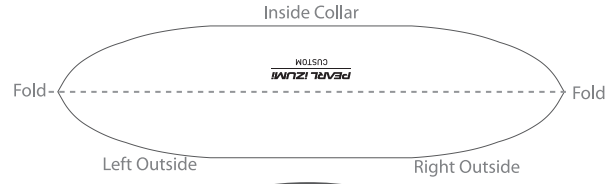

Client: SAMPLE
 Design: SAMPLE
 Product: 11120014 MTB LTD Jersey
 Artist: SAMPLE

Pantone Solid Coated Print Colors

- | | | |
|-------------------------------|-------------------------------|-------------------------------|
| <input type="checkbox"/> 000C | <input type="checkbox"/> 000C | <input type="checkbox"/> 000C |
| <input type="checkbox"/> 000C | <input type="checkbox"/> 000C | <input type="checkbox"/> 000C |
| <input type="checkbox"/> 000C | <input type="checkbox"/> 000C | <input type="checkbox"/> 000C |

Product Feature Colors

Zipper: Black or White

Right Side Panel

Left Side Panel

Product shown in size Medium at 15% of actual size.

Some design elements may need to change as a result of the sublimation and sewing production environment. A Pearl Izumi representative will discuss this with the above client if the need arises.