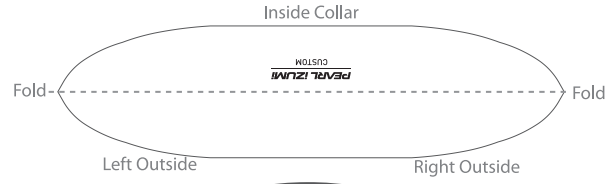

Client: SAMPLE  
 Design: SAMPLE  
 Product: 11120014 MTB LTD Jersey  
 Artist: SAMPLE

Pantone Solid Coated Print Colors

- |                               |                               |                               |
|-------------------------------|-------------------------------|-------------------------------|
| <input type="checkbox"/> 000C | <input type="checkbox"/> 000C | <input type="checkbox"/> 000C |
| <input type="checkbox"/> 000C | <input type="checkbox"/> 000C | <input type="checkbox"/> 000C |
| <input type="checkbox"/> 000C | <input type="checkbox"/> 000C | <input type="checkbox"/> 000C |

Product Feature Colors

Zipper: Black or White

Right Side Panel

Left Side Panel

Product shown in size Medium at 15% of actual size.

Some design elements may need to change as a result of the sublimation and sewing production environment. A Pearl Izumi representative will discuss this with the above client if the need arises.