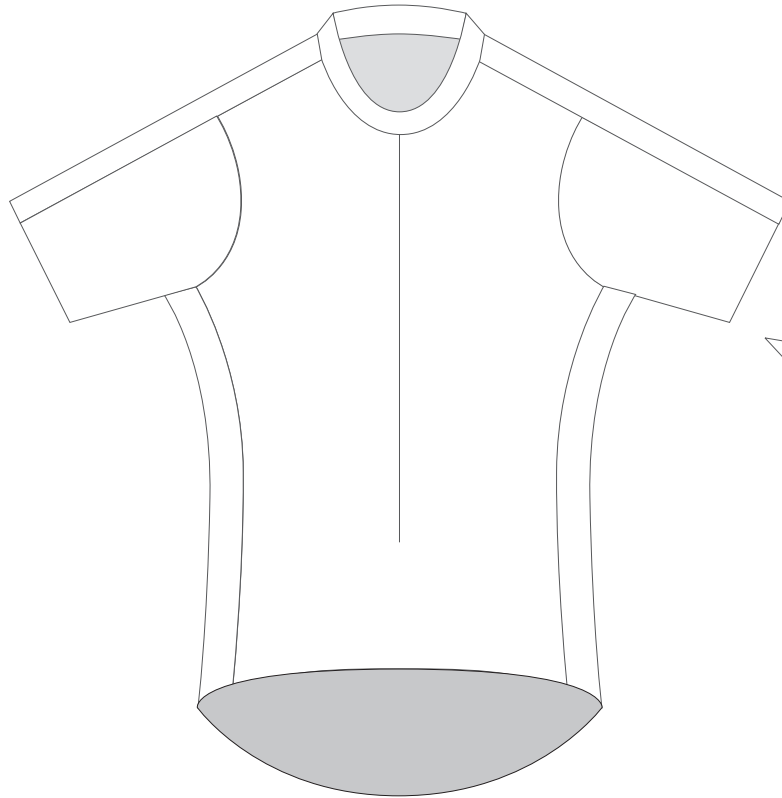

Client: SAMPLE  
Design: SAMPLE  
Product: 11120041 TEAM THERMAL JERSEY  
Artist: SAMPLE

Pantone Solid Coated Print Colors

- 000 C
- 000 C
- 000 C
- 000 C
- 000 C
- 000 C

Product Feature Colors

Zipper: Black or White

Left Side Panel

Right Side Panel

Product shown in size Medium at 15% of actual size.

Some design elements may need to change as a result of the sublimation and sewing production environment. A Pearl Izumi representative will discuss this with the above client if the need arises.