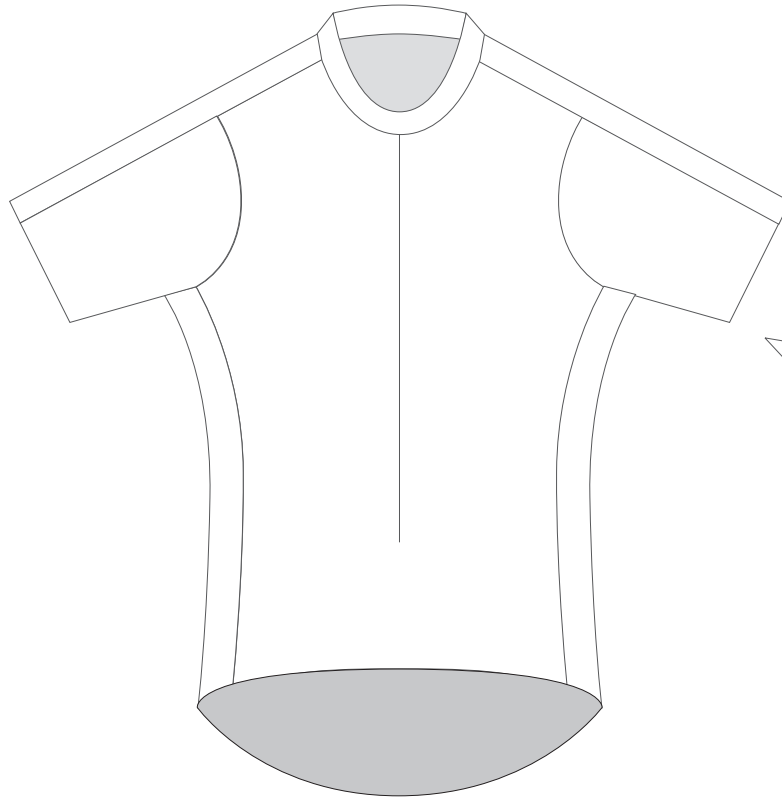

Client: SAMPLE
Design: SAMPLE
Product: 11120041 TEAM THERMAL JERSEY
Artist: SAMPLE

Pantone Solid Coated Print Colors

- 000 C
- 000 C
- 000 C
- 000 C
- 000 C
- 000 C

Product Feature Colors

Zipper: Black or White

Left Side Panel

Right Side Panel

Product shown in size Medium at 15% of actual size.

Some design elements may need to change as a result of the sublimation and sewing production environment. A Pearl Izumi representative will discuss this with the above client if the need arises.