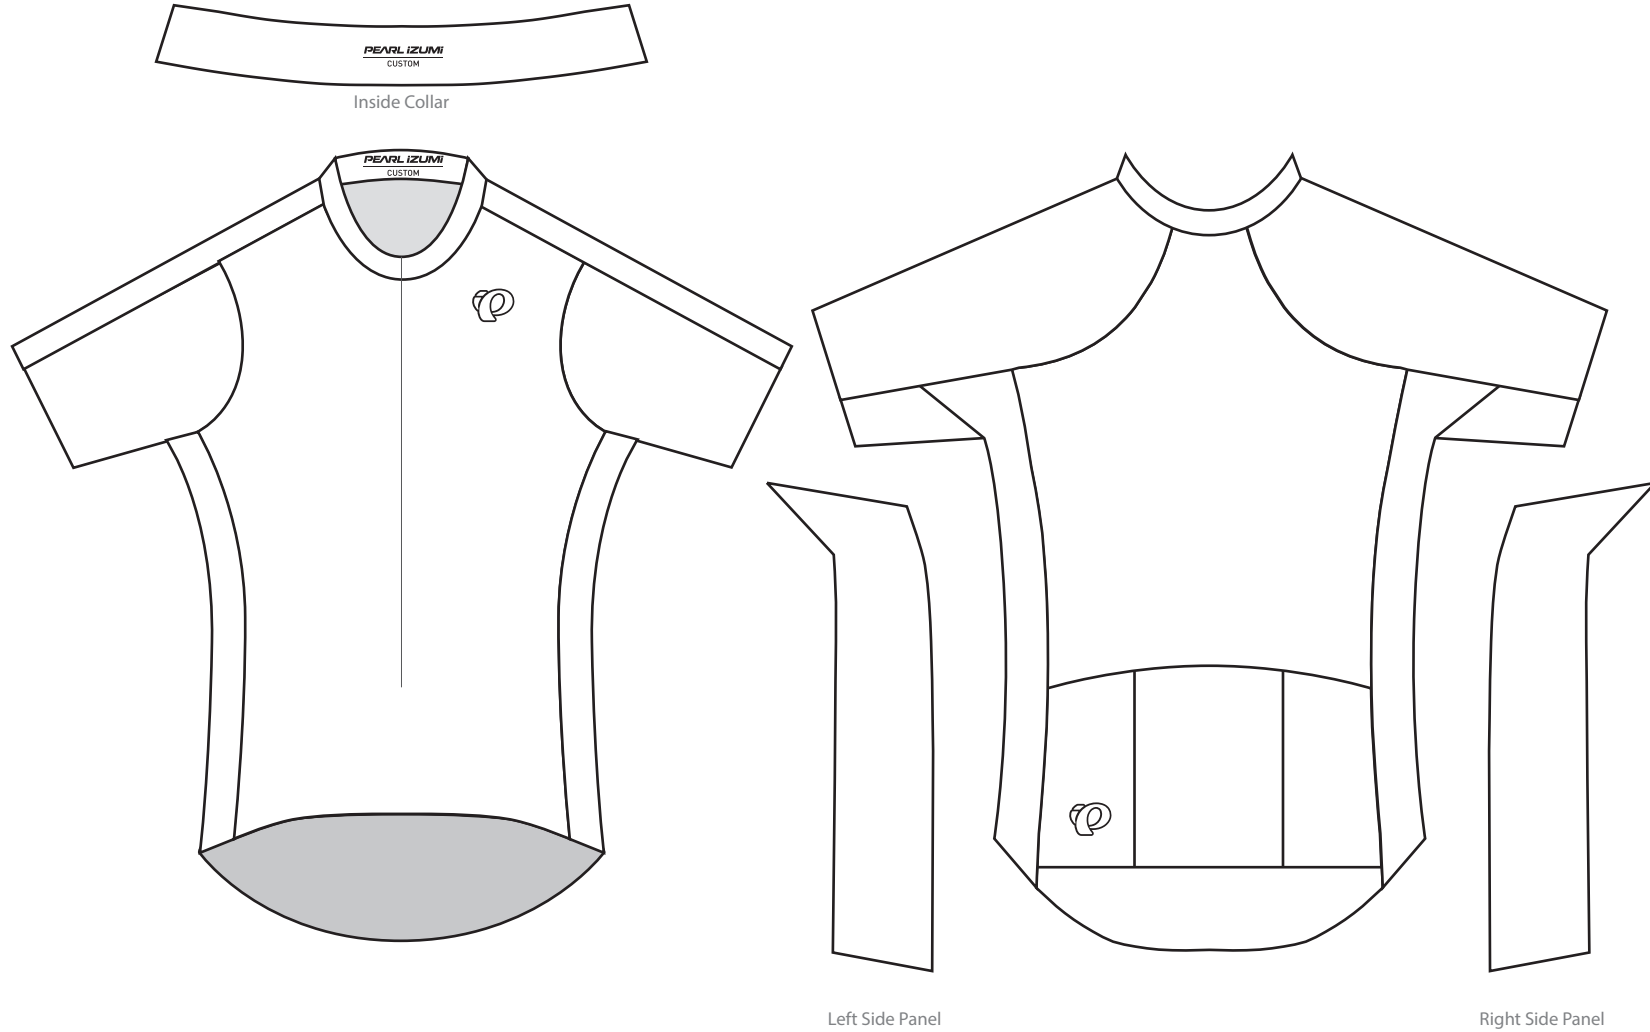

Client: Example
Design: Example
Product: 11120057 Pro Pursuit LTD Speed Mesh Jersey FF
Artist: Example

Pantone Solid Coated Print Colors

- | | | |
|-------------------------------|-------------------------------|-------------------------------|
| <input type="checkbox"/> 000C | <input type="checkbox"/> 000C | <input type="checkbox"/> 000C |
| <input type="checkbox"/> 000C | <input type="checkbox"/> 000C | <input type="checkbox"/> 000C |
| <input type="checkbox"/> 000C | <input type="checkbox"/> 000C | <input type="checkbox"/> 000C |

Product Feature Colors

Zipper: Black or White

Product shown in size Medium at 15% of actual size.

Some design elements may need to change as a result of the sublimation and sewing production environment. A Pearl Izumi representative will discuss this with the above client if the need arises.