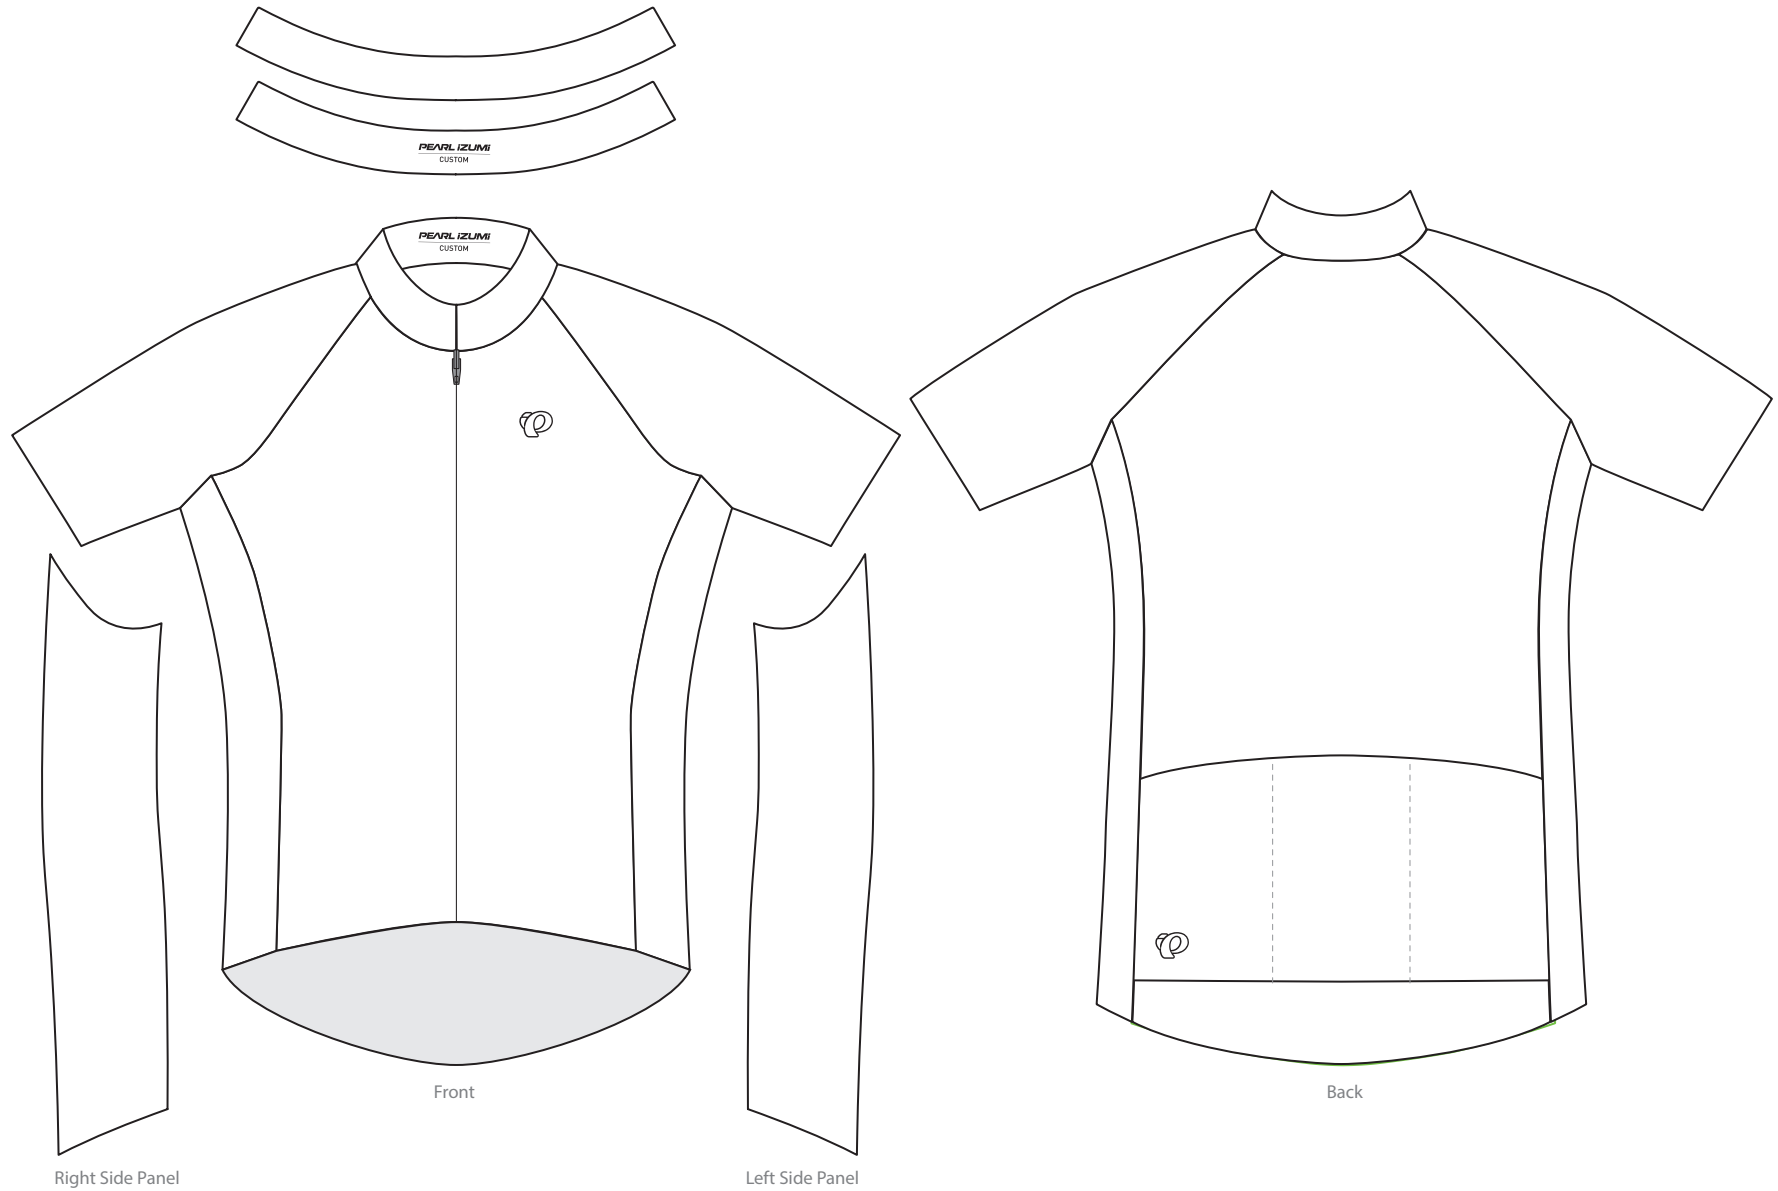

Client: SAMPLE
Design: SAMPLE
Product: 11121604 ELITE Pursuit LTD Jersey / Full Zipper / Form Fit
Artist: SAMPLE

Pantone Solid Coated Print Colors

- | | | |
|-------------------------------|-------------------------------|-------------------------------|
| <input type="checkbox"/> 000C | <input type="checkbox"/> 000C | <input type="checkbox"/> 000C |
| <input type="checkbox"/> 000C | <input type="checkbox"/> 000C | <input type="checkbox"/> 000C |
| <input type="checkbox"/> 000C | <input type="checkbox"/> 000C | <input type="checkbox"/> 000C |

Product Feature Colors

Zipper: White or Black

Product shown in size Medium at 15% of actual size.

Some design elements may need to change as a result of the sublimation and sewing production environment. A Pearl Izumi representative will discuss this with the above client if the need arises.