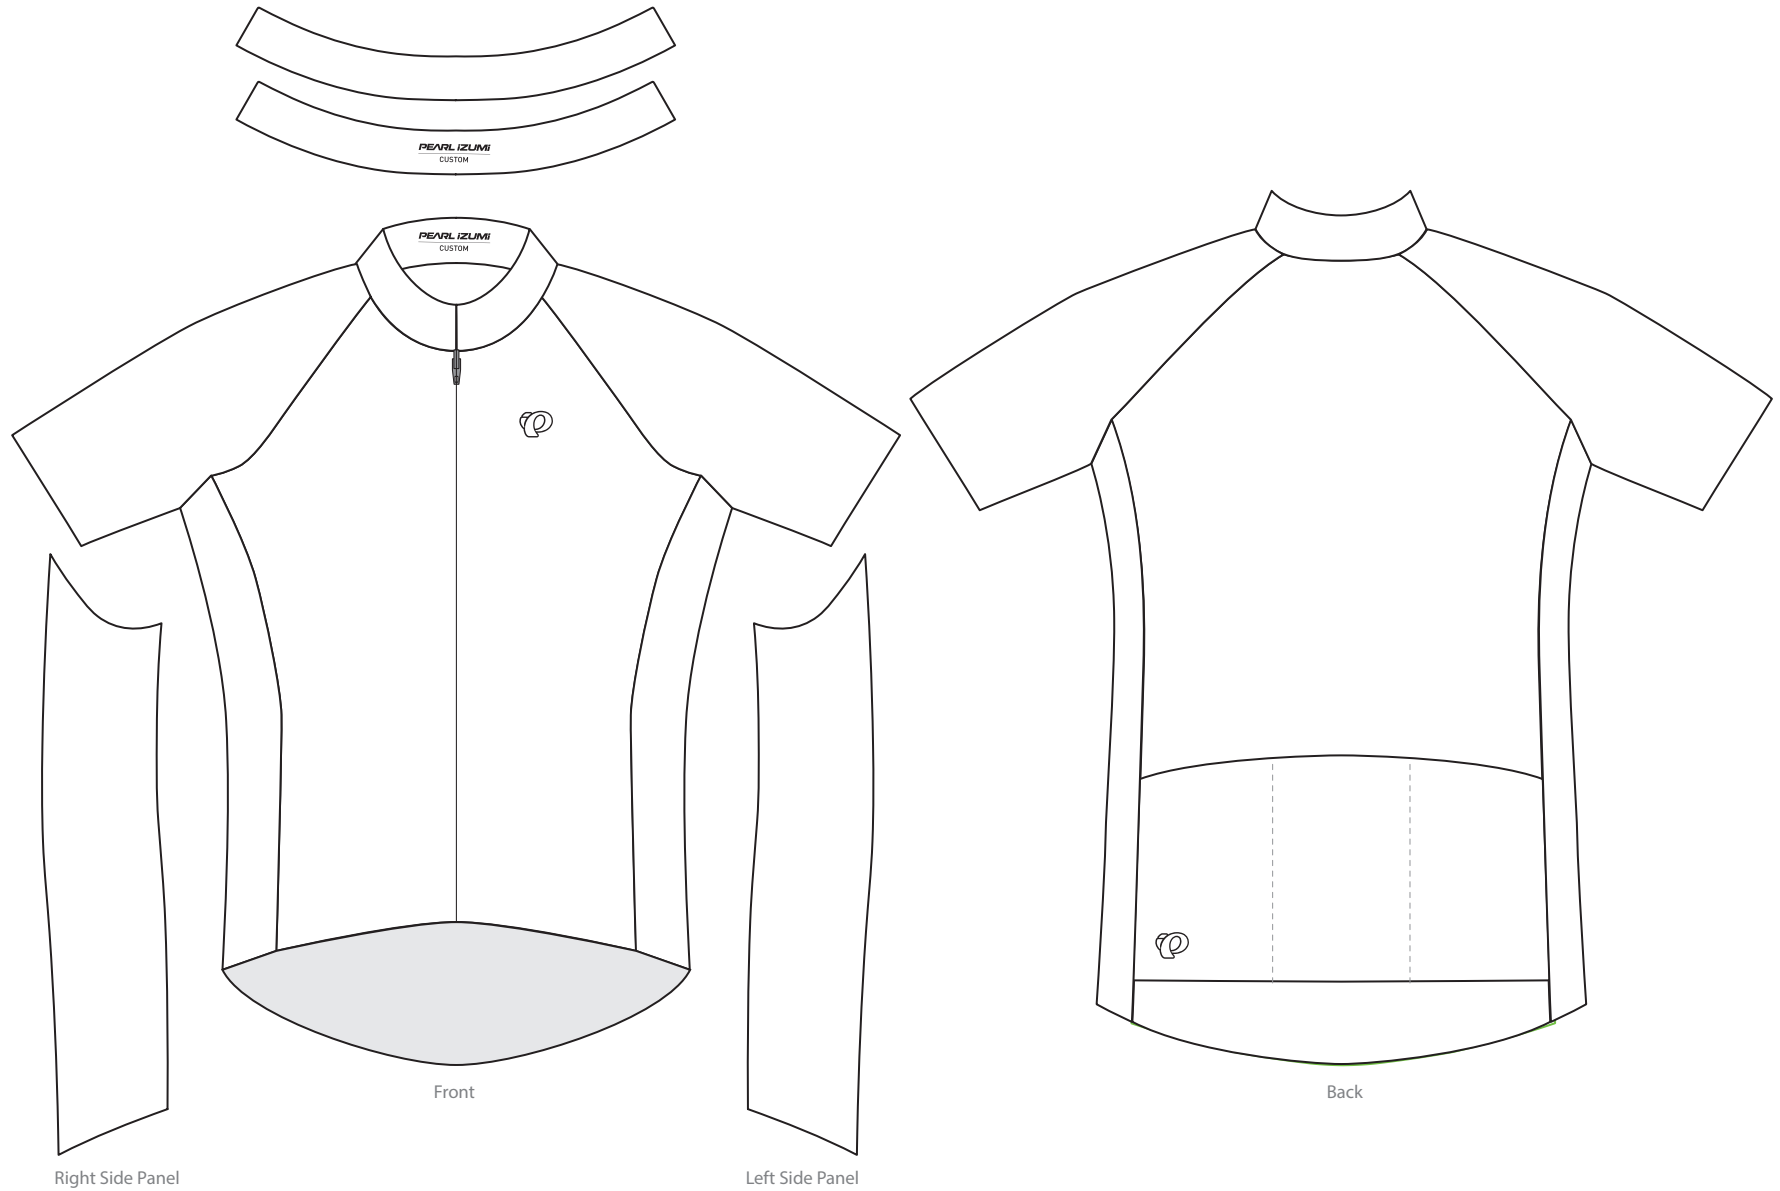

Client: SAMPLE
Design: SAMPLE
Product: 11121604 ELITE Pursuit LTD Jersey / Full Zipper / Form Fit
Artist: SAMPLE

Pantone Solid Coated Print Colors

- | | | |
|-------------------------------|-------------------------------|-------------------------------|
| <input type="checkbox"/> 000C | <input type="checkbox"/> 000C | <input type="checkbox"/> 000C |
| <input type="checkbox"/> 000C | <input type="checkbox"/> 000C | <input type="checkbox"/> 000C |
| <input type="checkbox"/> 000C | <input type="checkbox"/> 000C | <input type="checkbox"/> 000C |

Product Feature Colors

Zipper: White or Black

Product shown in size Medium at 15% of actual size.

Some design elements may need to change as a result of the sublimation and sewing production environment. A Pearl Izumi representative will discuss this with the above client if the need arises.