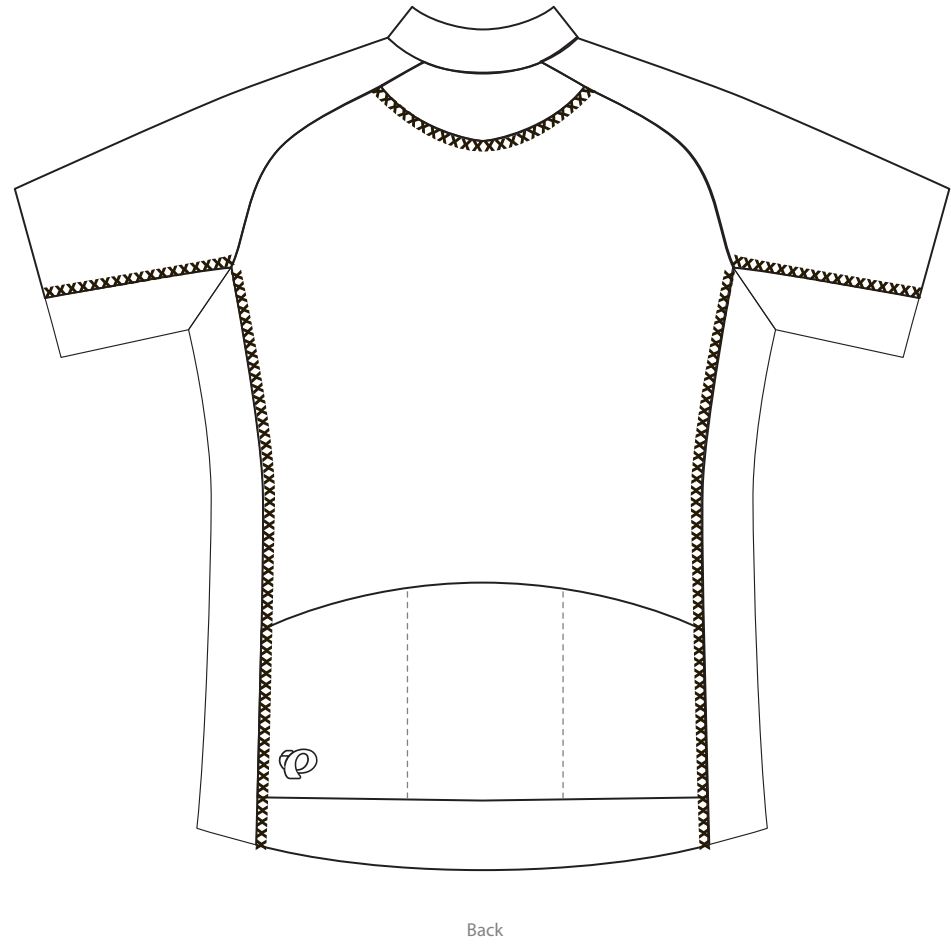

Client: Example
 Design: Example
 Product: 11121617 Men's ELITE Escape LTD Jersey FF
 Artist: Example

Pantone Solid Coated Print Colors

- 000C 000C 000C
- 000C 000C 000C
- 000C 000C 000C

Product Feature Colors

- Zipper: Black or White
 Flatlock: 000C (Please Choose Only One From Below)
-

Right Side Panel

Left Side Panel

Product shown in size Medium at 15% of actual size.

Some design elements may need to change as a result of the sublimation and sewing production environment. A Pearl Izumi representative will discuss this with the above client if the need arises.