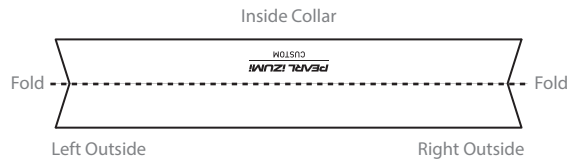

Client: Example
 Design: Example
 Product: 11121617 Men's ELITE Escape LTD Jersey FF
 Artist: Example

Pantone Solid Coated Print Colors

- 000C 000C 000C
- 000C 000C 000C
- 000C 000C 000C

Product Feature Colors

- Zipper: Black or White
 Flatlock: 000C (Please Choose Only One From Below)
-

Right Side Panel

Left Side Panel

Product shown in size Medium at 15% of actual size.

Some design elements may need to change as a result of the sublimation and sewing production environment. A Pearl Izumi representative will discuss this with the above client if the need arises.