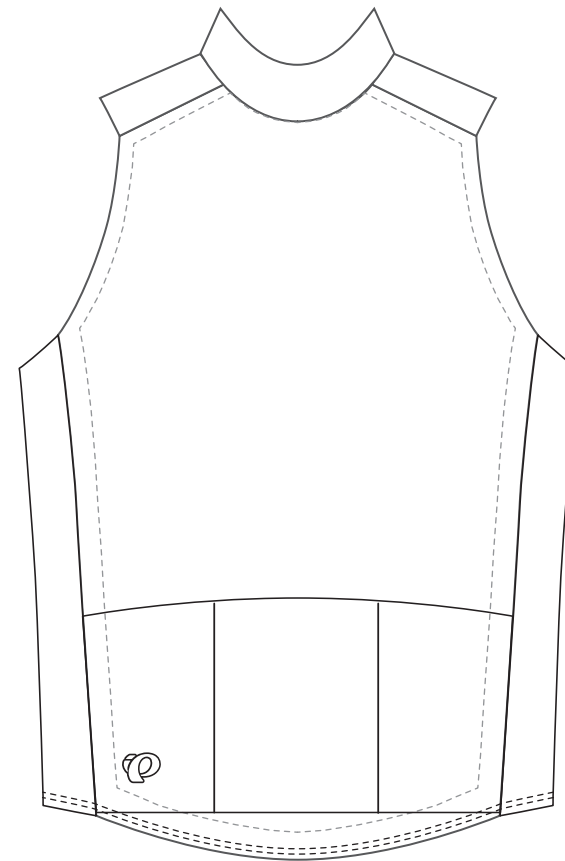

Client: SAMPLE
Design: SAMPLE
Product: 11130010 - PRO Softshell 180 Vest
Artist: SAMPLE

Pantone Solid Coated Print Colors

- 000C 000C 000C
- 000C 000C 000C
- 000C 000C 000C

Product Feature Colors

Zipper: Black or White Binding: Black or White

Inside Collar

Outside Collar

Product shown in size Medium at 15% of actual size.

Some design elements may need to change as a result of the sublimation and sewing production environment. A Pearl Izumi representative will discuss this with the above client if the need arises.