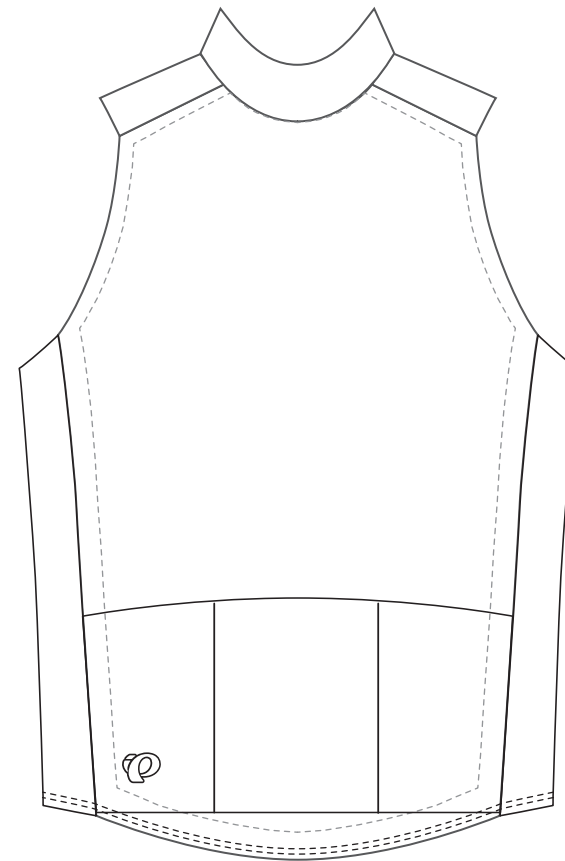

Client: SAMPLE
Design: SAMPLE
Product: 11130010 - PRO Softshell 180 Vest
Artist: SAMPLE

Pantone Solid Coated Print Colors

- 000C
- 000C
- 000C
- 000C
- 000C
- 000C

Product Feature Colors

Zipper: Black or White Binding: Black or White

Inside Collar

Outside Collar

Product shown in size Medium at 15% of actual size.

Some design elements may need to change as a result of the sublimation and sewing production environment. A Pearl Izumi representative will discuss this with the above client if the need arises.