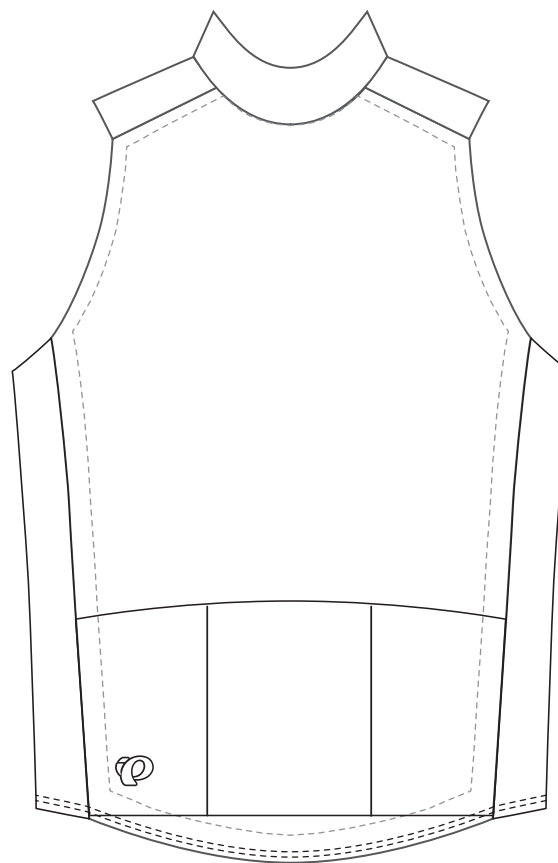

Client: SAMPLE
Design: SAMPLE
Product: 11130024 - TEAM Thermal Vest
Artist: SAMPLE

Pantone Solid Coated Print Colors

- 000C
- 000C
- 000C
- 000C
- 000C
- 000C

Product Feature Colors

Zipper: Black or White Binding: Black or White

Product shown in size Medium at 15% of actual size.

Some design elements may need to change as a result of the sublimation and sewing production environment. A Pearl Izumi representative will discuss this with the above client if the need arises.