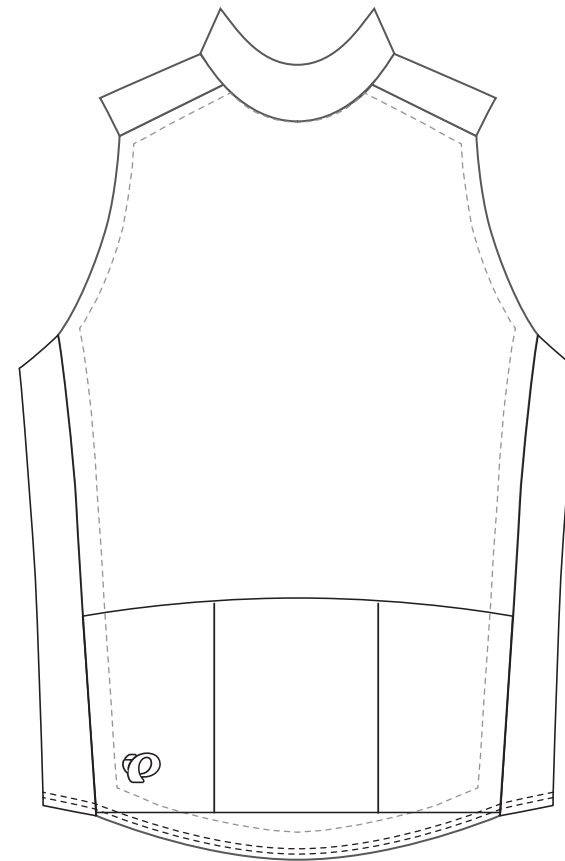

Client: SAMPLE  
Design: SAMPLE  
Product: 11130030 - TEAM Softshell 180 Vest  
Artist: SAMPLE

Pantone Solid Coated Print Colors

- 000C
- 000C
- 000C
- 000C
- 000C
- 000C

Product Feature Colors

Zipper: Black or White Binding: Black or White

Inside Collar

Outside Collar

Product shown in size Medium at 15% of actual size.

Some design elements may need to change as a result of the sublimation and sewing production environment. A Pearl Izumi representative will discuss this with the above client if the need arises.