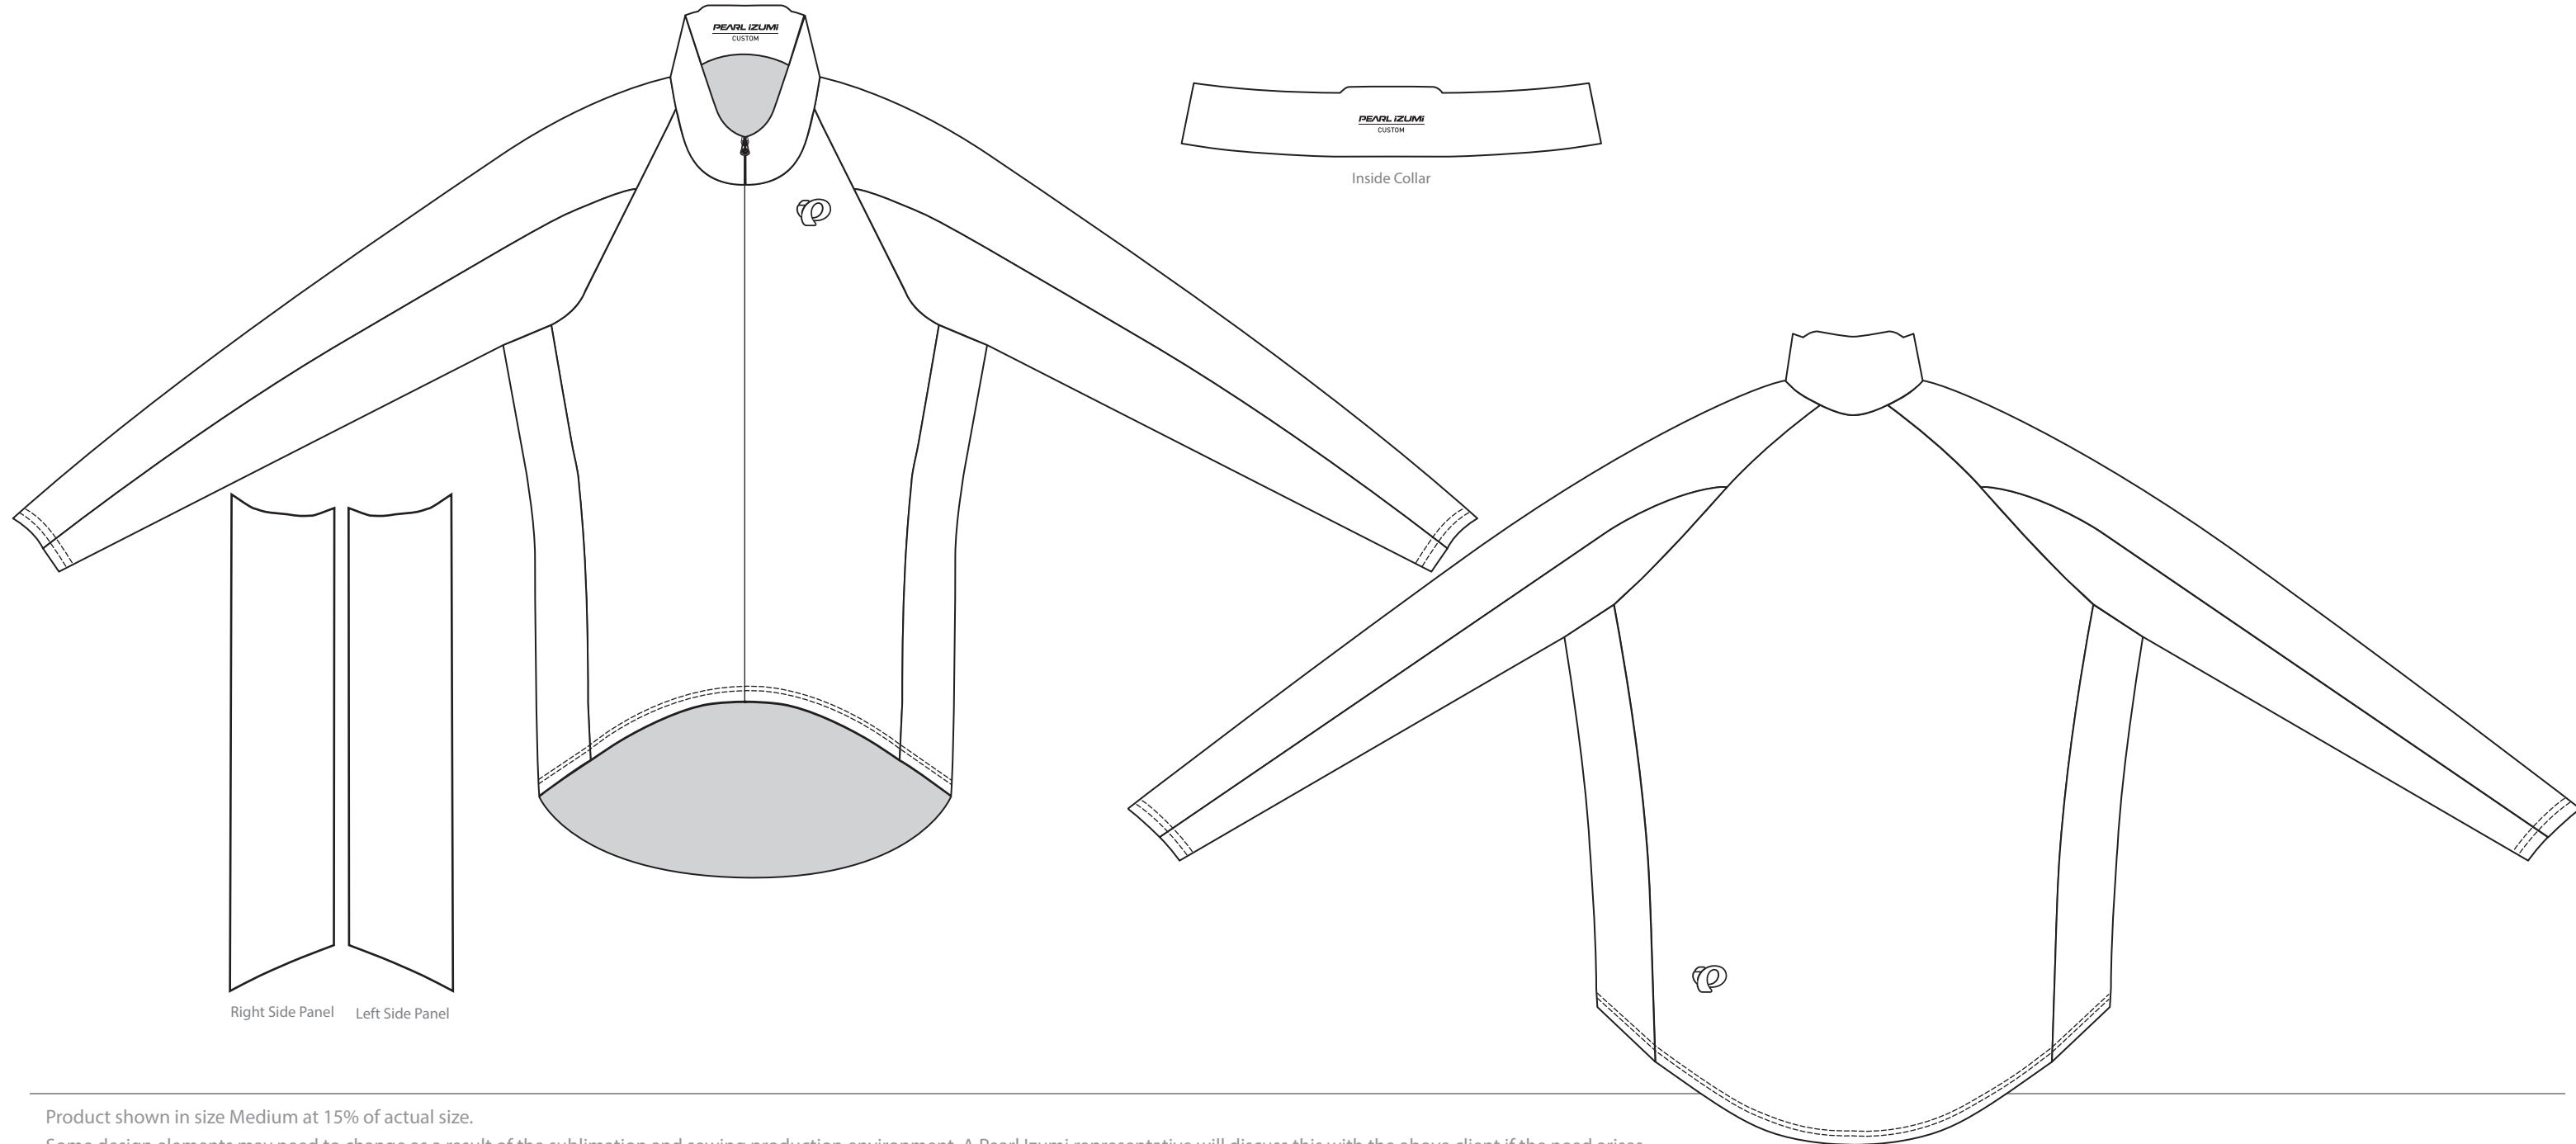

Client: Example
Design: Example
Product: 11130036 TEAM WIND JACKET
Artist: Example

Pantone Solid Coated Print Colors

- | | | |
|-------------------------------|-------------------------------|-------------------------------|
| <input type="checkbox"/> 000C | <input type="checkbox"/> 000C | <input type="checkbox"/> 000C |
| <input type="checkbox"/> 000C | <input type="checkbox"/> 000C | <input type="checkbox"/> 000C |
| <input type="checkbox"/> 000C | <input type="checkbox"/> 000C | <input type="checkbox"/> 000C |

Product Feature Colors

Zipper: Black or White

Flatlock: 000C (Please Choose Only One From Below)

Right Side Panel Left Side Panel

Product shown in size Medium at 15% of actual size.

Some design elements may need to change as a result of the sublimation and sewing production environment. A Pearl Izumi representative will discuss this with the above client if the need arises.