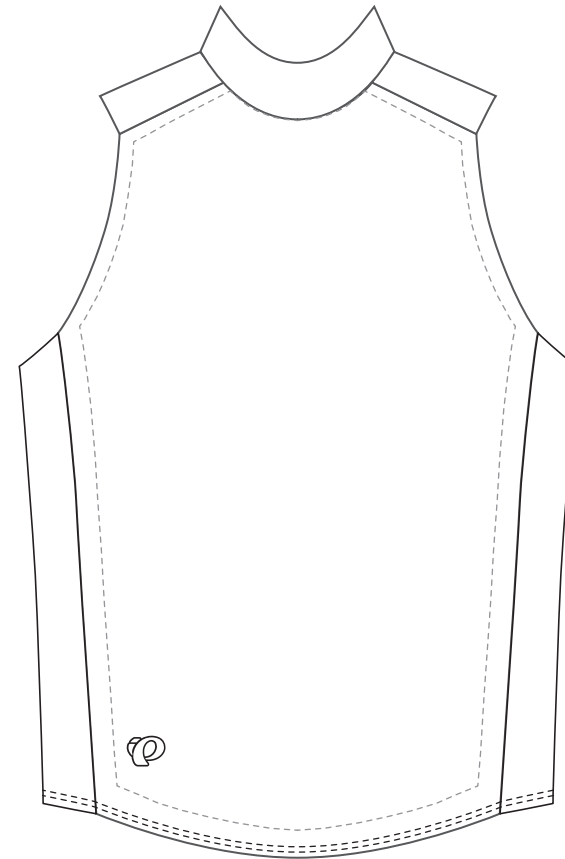

Client: SAMPLE  
Design: SAMPLE  
Product: 11130037 - TEAM Wind Vest  
Artist: SAMPLE

Pantone Solid Coated Print Colors

- 000C
- 000C
- 000C
- 000C
- 000C
- 000C

Product Feature Colors

Zipper: Black or White Binding: Black or White

Inside Collar

Outside Collar

Product shown in size Medium at 15% of actual size.

Some design elements may need to change as a result of the sublimation and sewing production environment. A Pearl Izumi representative will discuss this with the above client if the need arises.