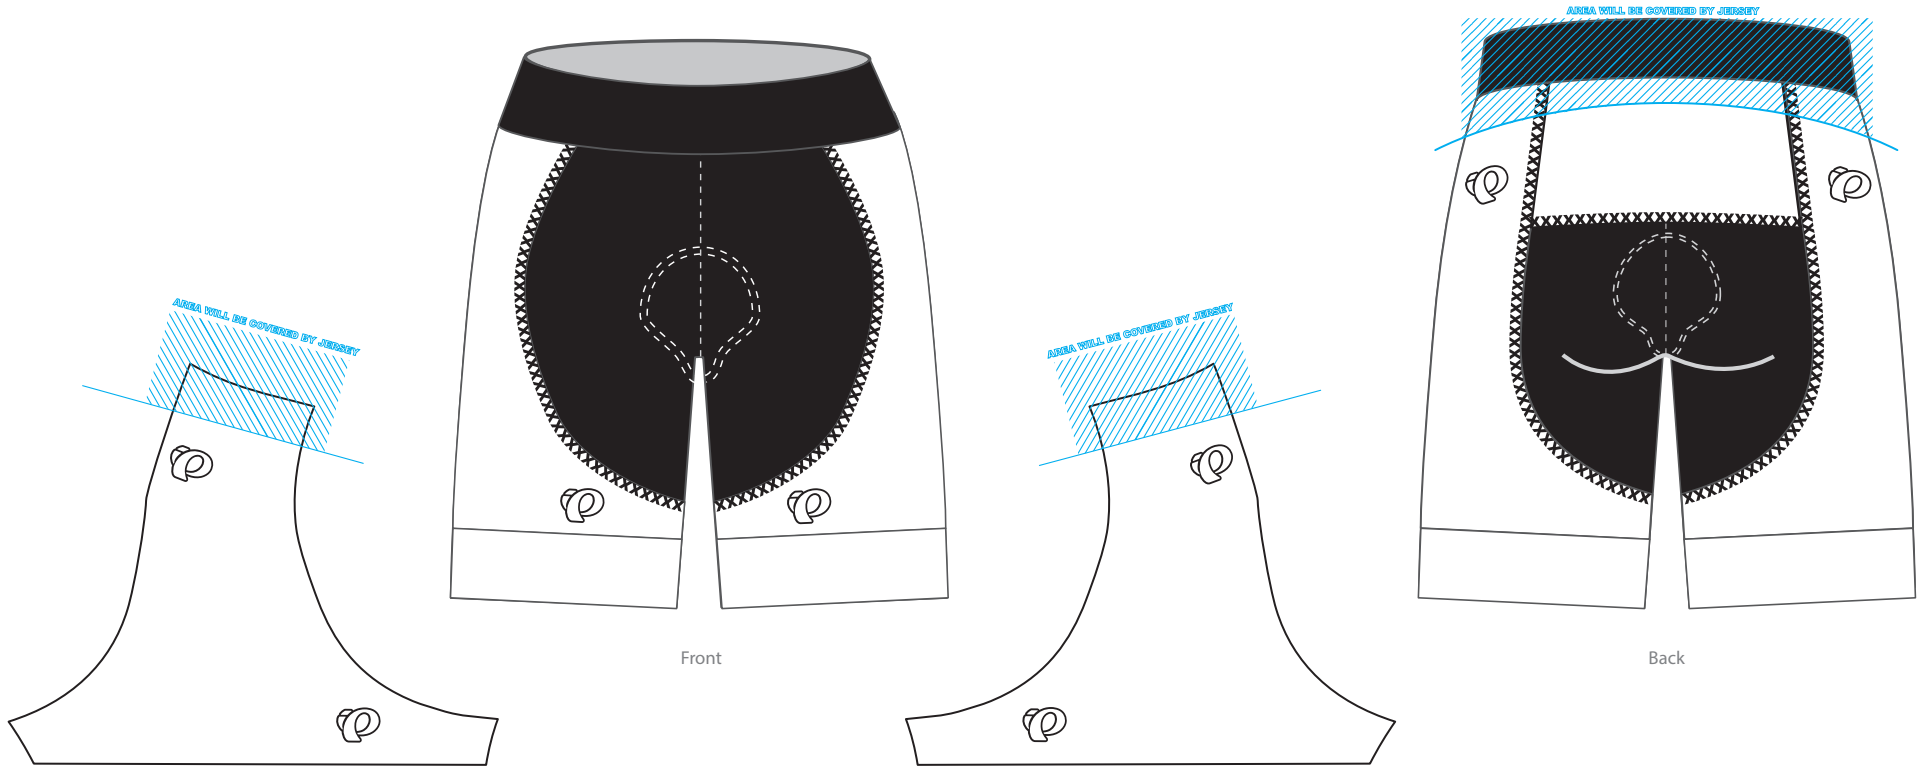

Client: Example
 Design: Example
 Product: 11210007 Women's Elite LTD Short
 Artist: Example

Pantone Solid Coated Print Colors

- | | | |
|-------------------------------|-------------------------------|-------------------------------|
| <input type="checkbox"/> 000C | <input type="checkbox"/> 000C | <input type="checkbox"/> 000C |
| <input type="checkbox"/> 000C | <input type="checkbox"/> 000C | <input type="checkbox"/> 000C |
| <input type="checkbox"/> 000C | <input type="checkbox"/> 000C | <input type="checkbox"/> 000C |

Product Feature Colors

- Lycra: Black or Red
- Flatlock: 000C

Front

Back

Right Side Panel

Left Side Panel

Product shown in size Medium at 15% of actual size.
 Some design elements may need to change as a result of the sublimation and sewing production environment. A Pearl Izumi representative will discuss this with the above client if the need arises.