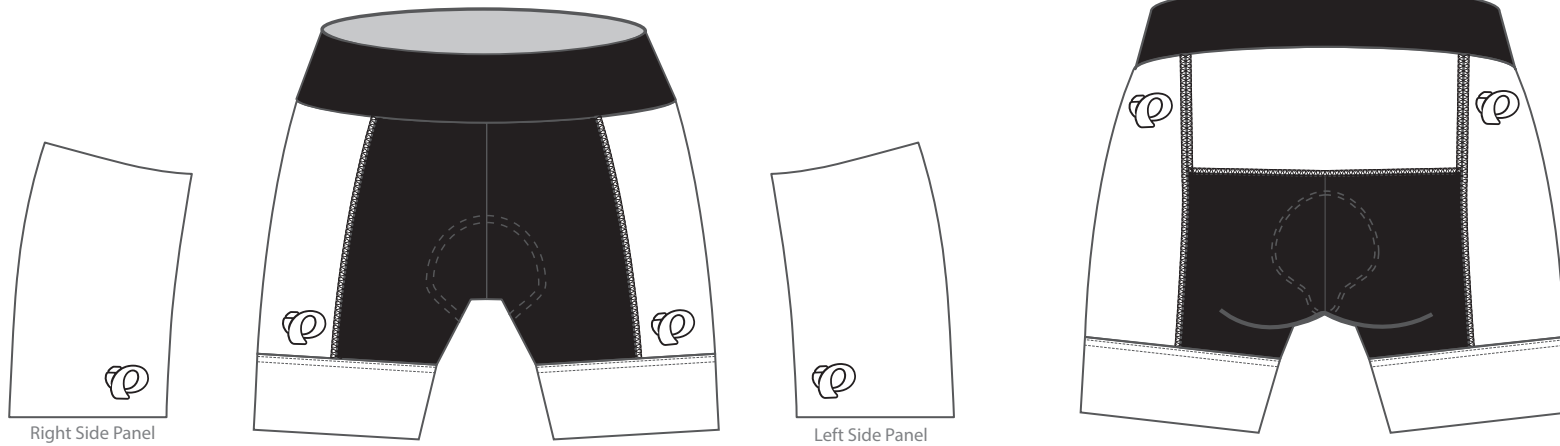

Client: Example  
Design: Example  
Product: 11210008 W'S ELITE LTD Shortcut Short  
Artist: Example

Pantone Solid Coated Print Colors

- |                               |                               |                               |
|-------------------------------|-------------------------------|-------------------------------|
| <input type="checkbox"/> 000C | <input type="checkbox"/> 000C | <input type="checkbox"/> 000C |
| <input type="checkbox"/> 000C | <input type="checkbox"/> 000C | <input type="checkbox"/> 000C |
| <input type="checkbox"/> 000C | <input type="checkbox"/> 000C | <input type="checkbox"/> 000C |

Product Feature Colors

- Lycra:  000C
- Flatlock:  000C

Product shown in size Medium at 15% of actual size.

Some design elements may need to change as a result of the sublimation and sewing production environment. A Pearl Izumi representative will discuss this with the above client if the need arises.