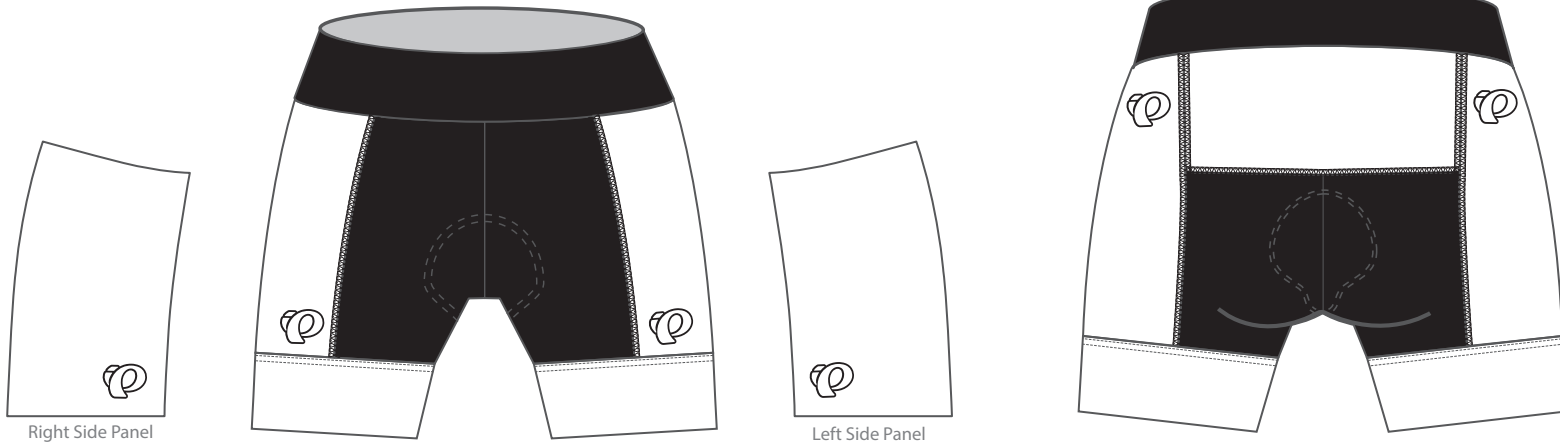

Client: Example
 Design: Example
 Product: 11210008 W'S ELITE LTD Shortcut Short
 Artist: Example

Pantone Solid Coated Print Colors

- | | | |
|-------------------------------|-------------------------------|-------------------------------|
| <input type="checkbox"/> 000C | <input type="checkbox"/> 000C | <input type="checkbox"/> 000C |
| <input type="checkbox"/> 000C | <input type="checkbox"/> 000C | <input type="checkbox"/> 000C |
| <input type="checkbox"/> 000C | <input type="checkbox"/> 000C | <input type="checkbox"/> 000C |

Product Feature Colors

- Lycra: 000C
- Flatlock: 000C

Product shown in size Medium at 15% of actual size.

Some design elements may need to change as a result of the sublimation and sewing production environment. A Pearl Izumi representative will discuss this with the above client if the need arises.