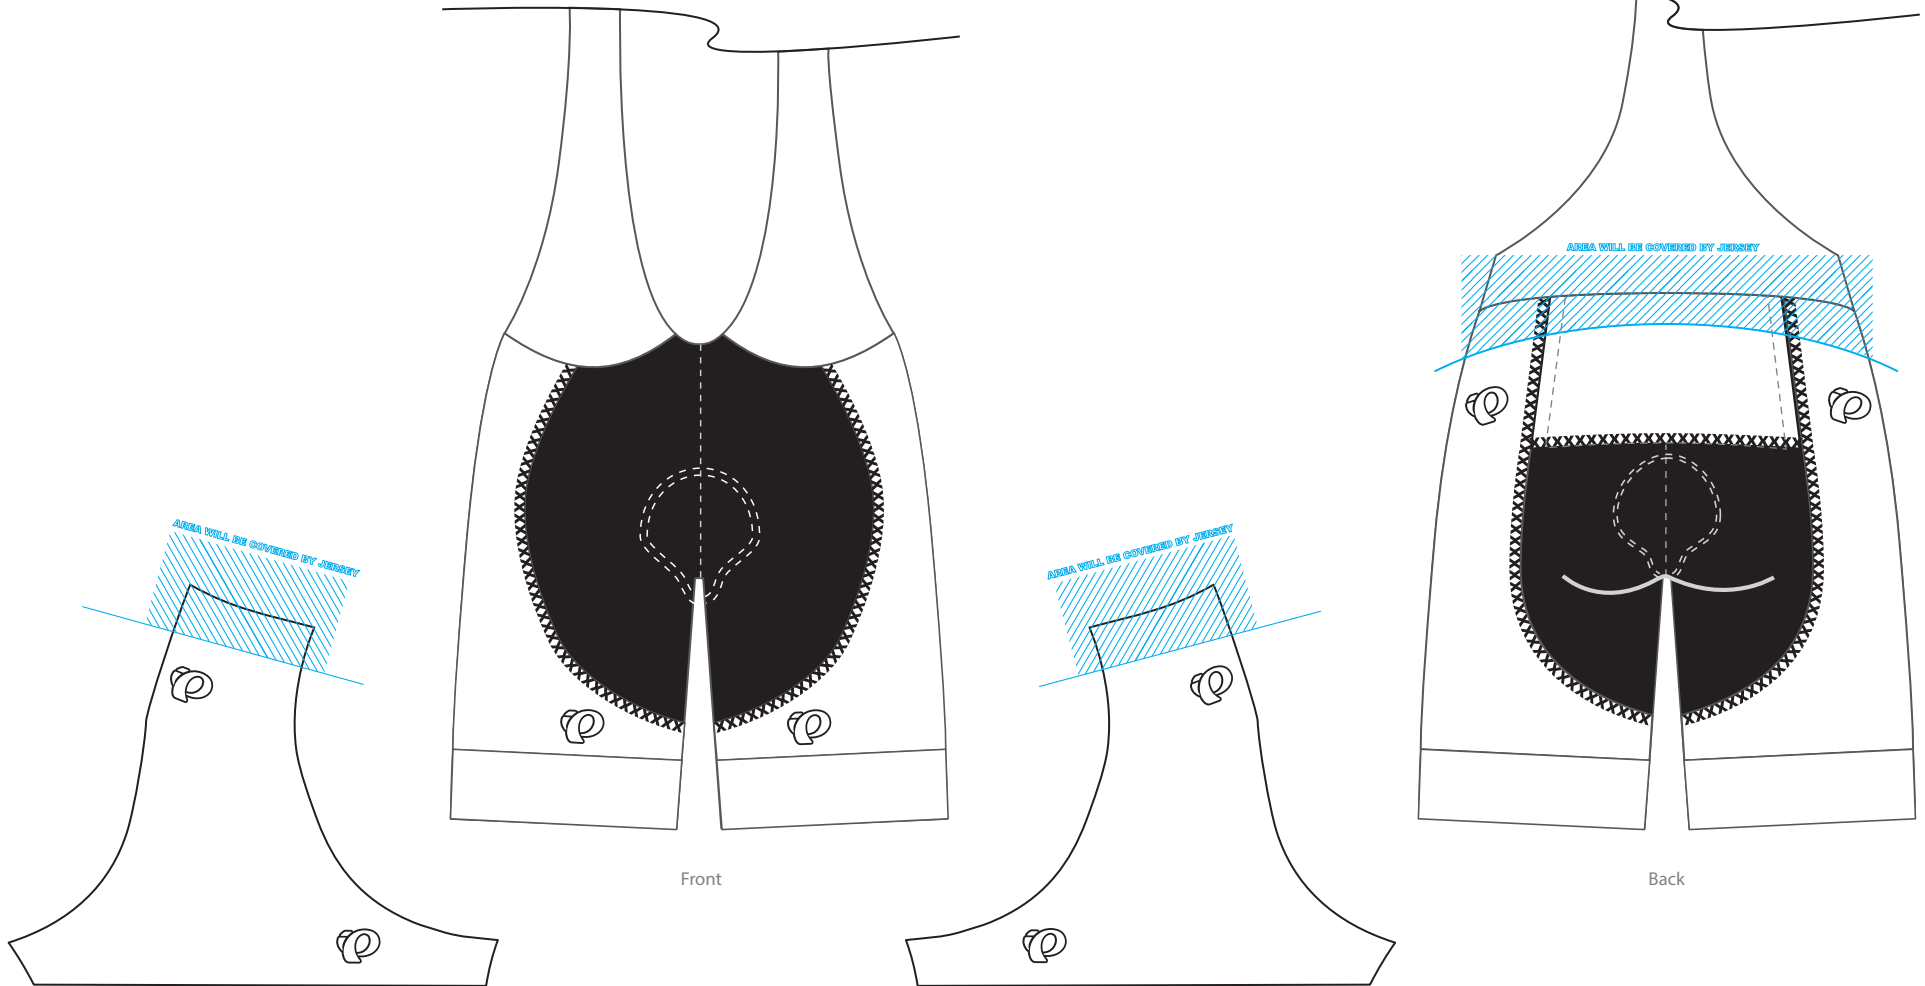

Client: Example
 Design: Example
 Product: 11210009 Women's Elite LTD Bib Short
 Artist: Example

Pantone Solid Coated Print Colors

- | | | |
|-------------------------------|-------------------------------|-------------------------------|
| <input type="checkbox"/> 000C | <input type="checkbox"/> 000C | <input type="checkbox"/> 000C |
| <input type="checkbox"/> 000C | <input type="checkbox"/> 000C | <input type="checkbox"/> 000C |
| <input type="checkbox"/> 000C | <input type="checkbox"/> 000C | <input type="checkbox"/> 000C |

Product Feature Colors

- Bib Straps: Black or White
- Lycra: 000C
- Flatlock: 000C

Front

Back

Right Side Panel

Left Side Panel

Product shown in size Medium at 15% of actual size.

Some design elements may need to change as a result of the sublimation and sewing production environment. A Pearl Izumi representative will discuss this with the above client if the need arises.