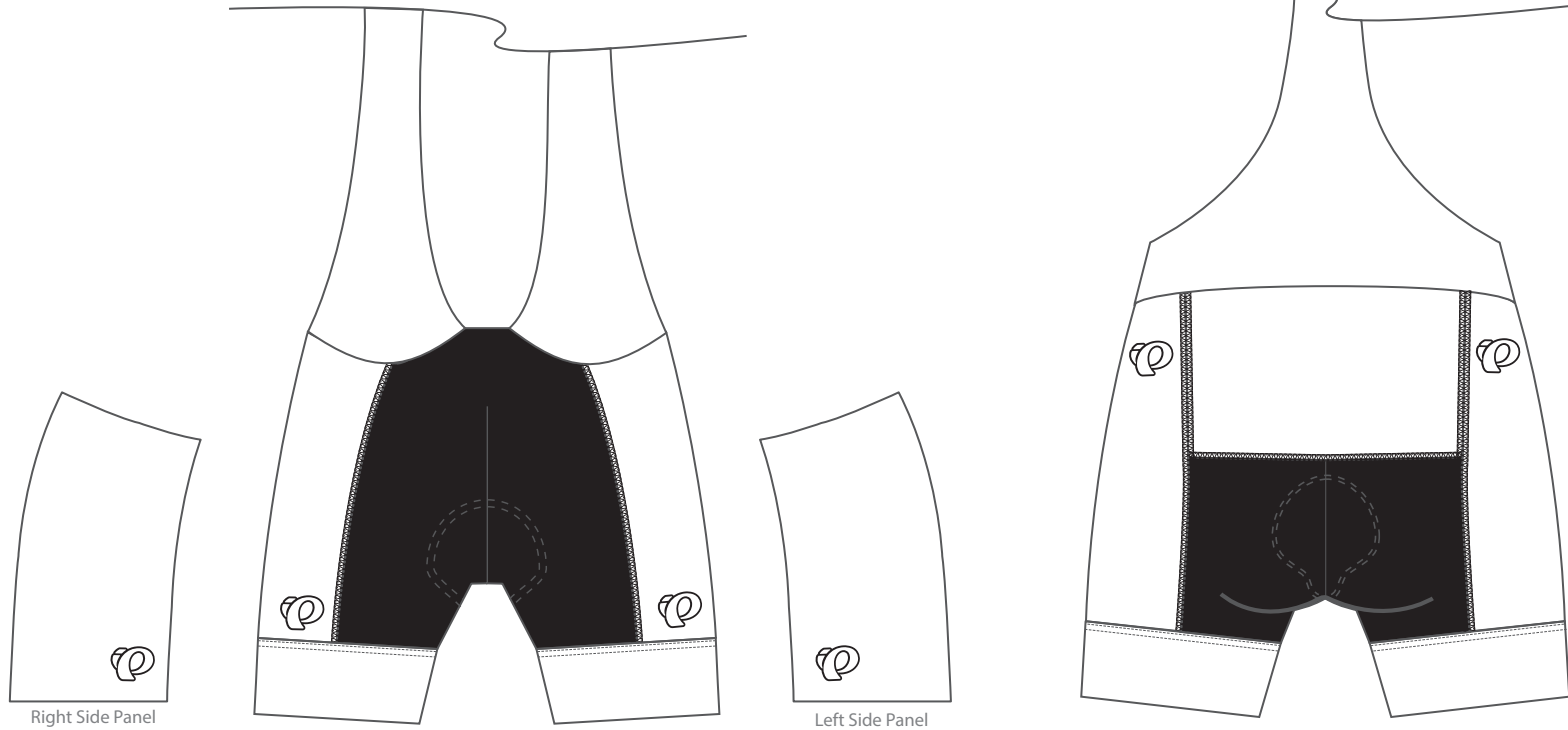

Client: Example
Design: Example
Product: 11210010 W'S ELITE LTD Shortcut Bib Short
Artist: Example

Pantone Solid Coated Print Colors

- | | | |
|-------------------------------|-------------------------------|-------------------------------|
| <input type="checkbox"/> 000C | <input type="checkbox"/> 000C | <input type="checkbox"/> 000C |
| <input type="checkbox"/> 000C | <input type="checkbox"/> 000C | <input type="checkbox"/> 000C |
| <input type="checkbox"/> 000C | <input type="checkbox"/> 000C | <input type="checkbox"/> 000C |

Product Feature Colors

Bib Straps: Black or White

- Lycra: 000C
- Flatlock: 000C

Product shown in size Medium at 15% of actual size.

Some design elements may need to change as a result of the sublimation and sewing production environment. A Pearl Izumi representative will discuss this with the above client if the need arises.