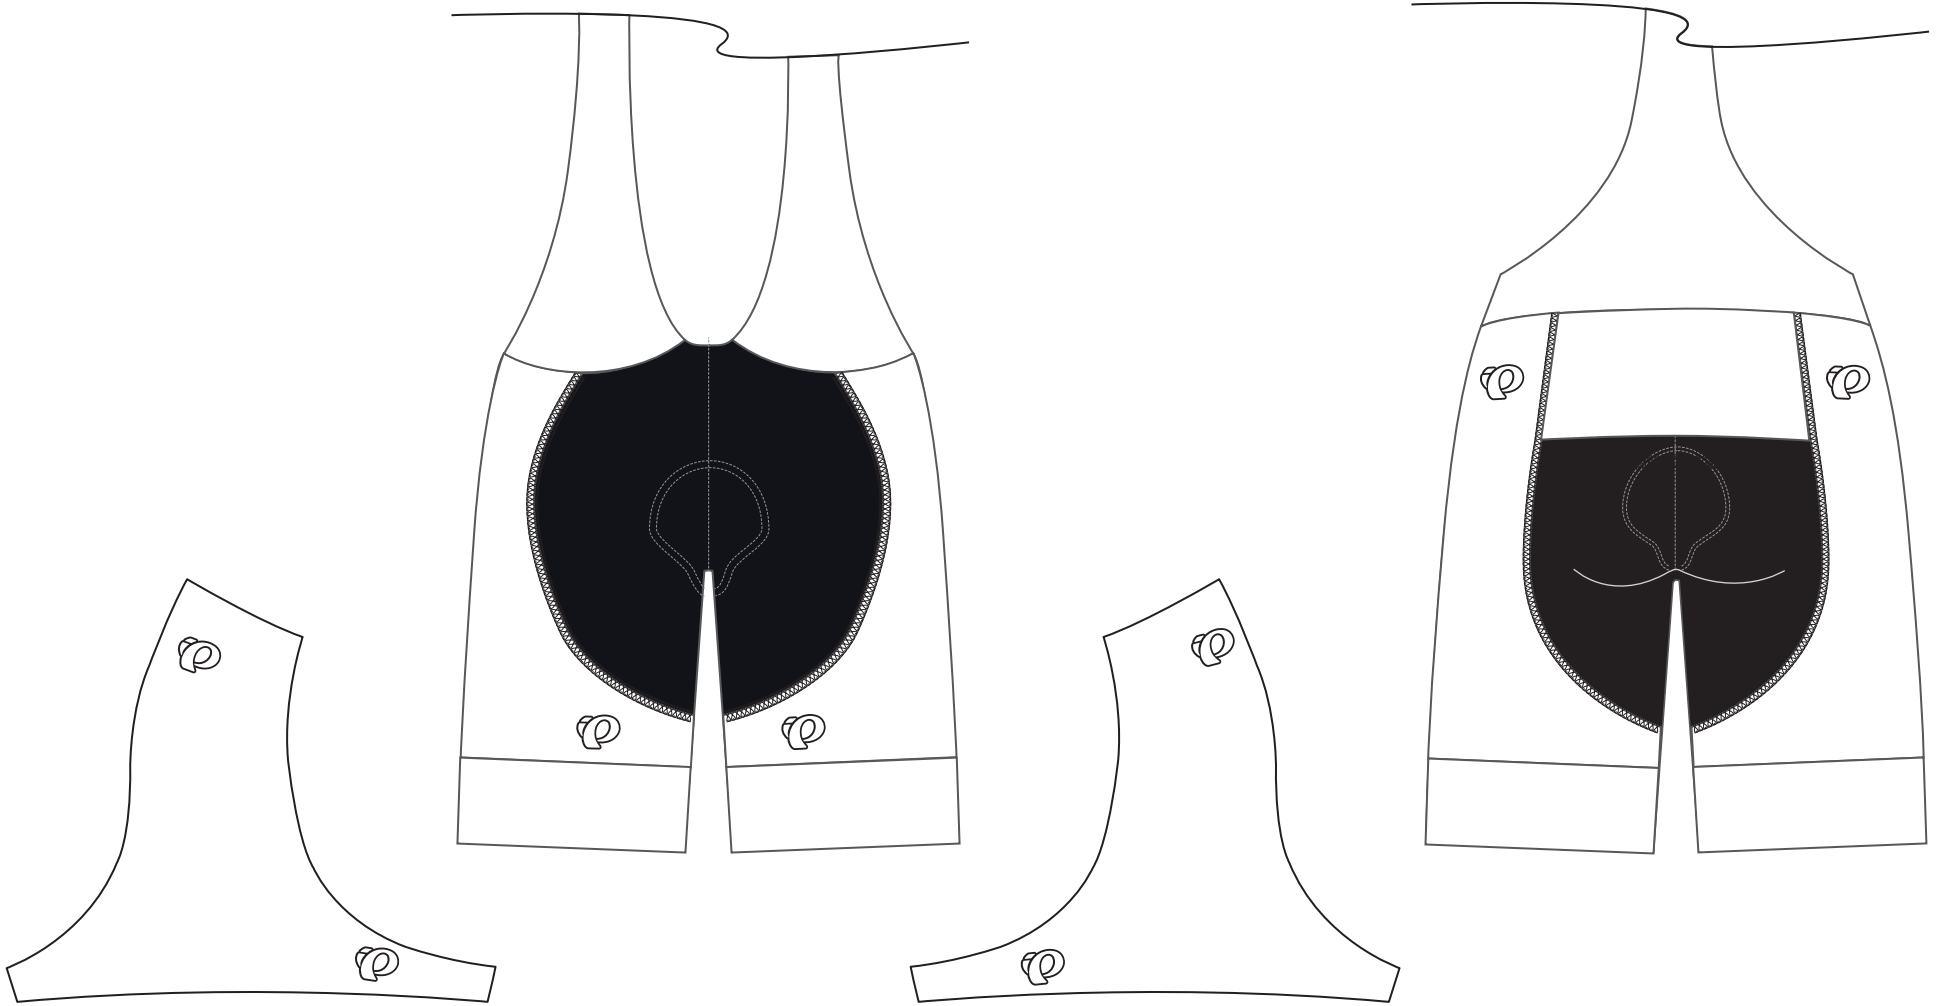

Client: Example
Design: Example
Product: 11210012 W's Pro Thermal Bib Short
Artist: Example

Pantone Solid Coated Print Colors

Product Feature Colors

Bib Straps: Black or White

Lykra: 000C

Right Side Panel

Left Side Panel

Product shown in size Medium at 15% of actual size.

Some design elements may need to change as a result of the sublimation and sewing production environment. A Pearl Izumi representative will discuss this with the above client if the need arises.