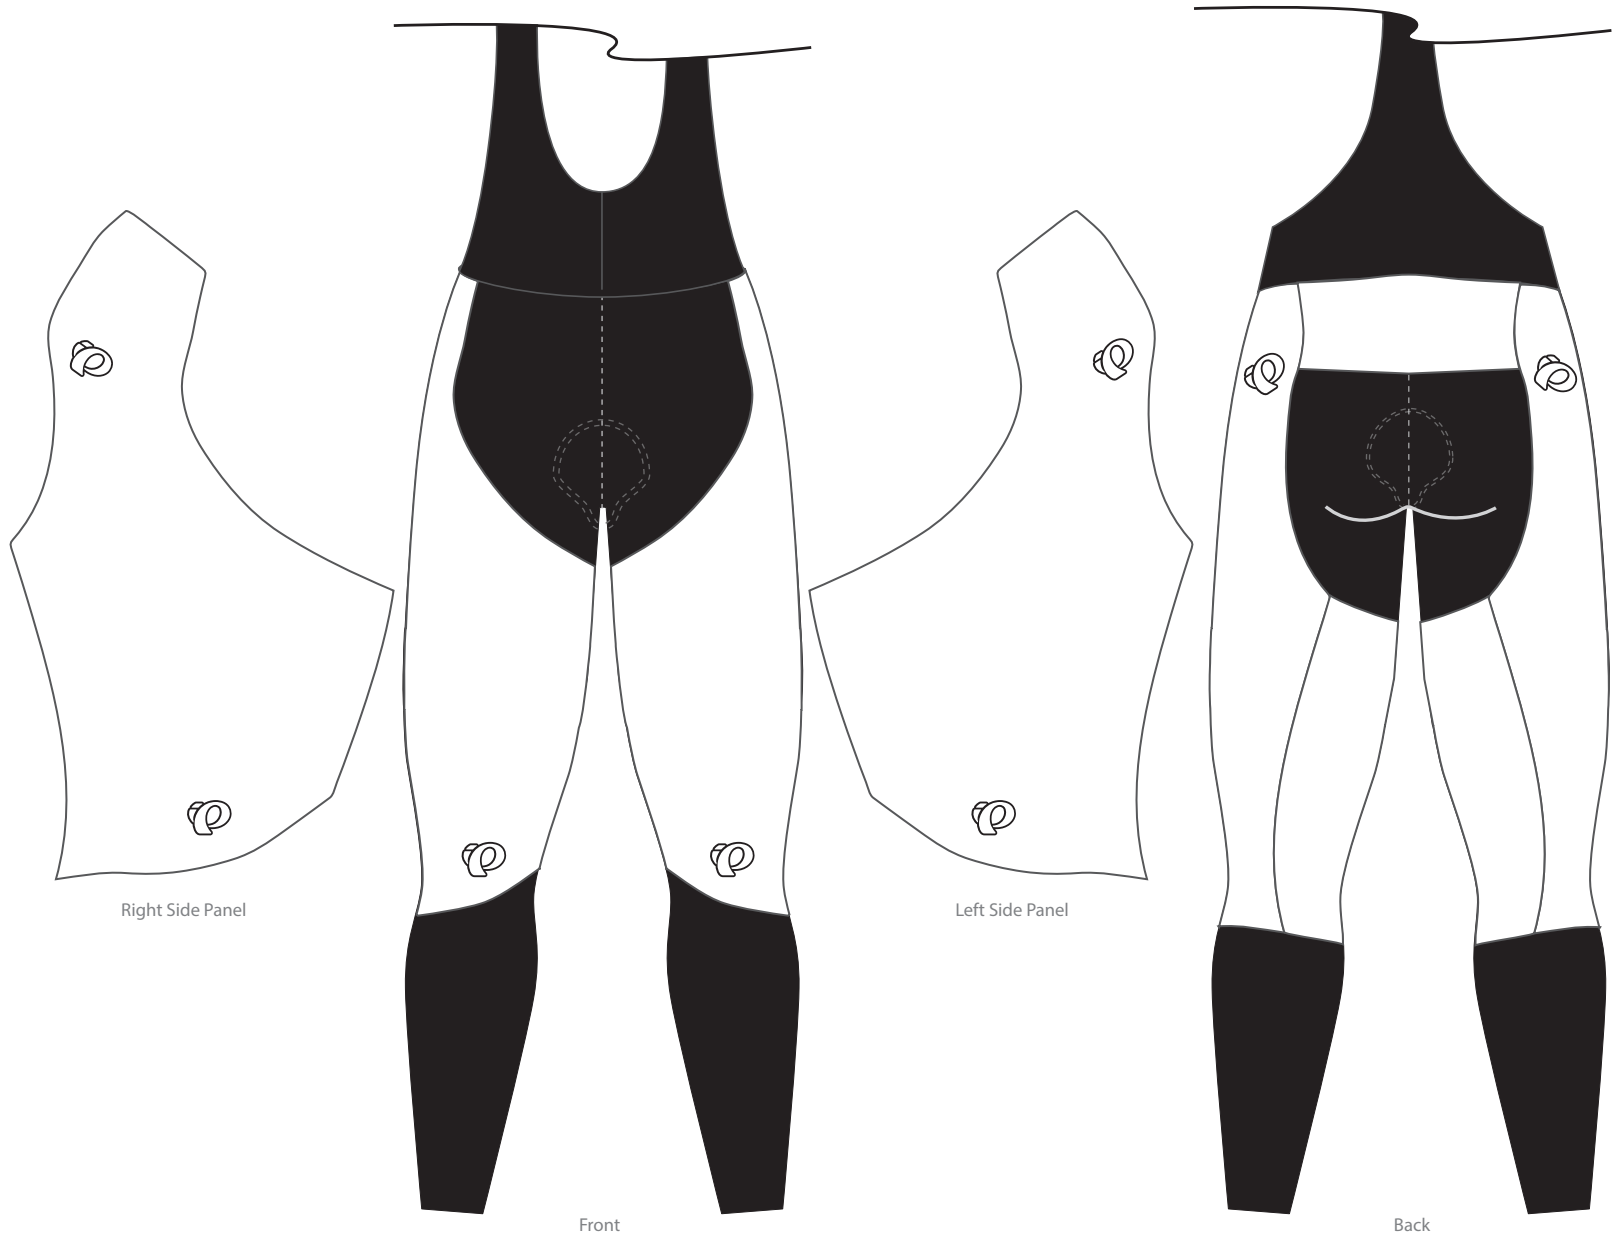

Client: Example
Design: Example
Product: 11210028 W's Team Thermal Bib Tight with Chamois
Artist: Example

Pantone Solid Coated Print Colors

- | | | |
|-------------------------------|-------------------------------|-------------------------------|
| <input type="checkbox"/> 000C | <input type="checkbox"/> 000C | <input type="checkbox"/> 000C |
| <input type="checkbox"/> 000C | <input type="checkbox"/> 000C | <input type="checkbox"/> 000C |
| <input type="checkbox"/> 000C | <input type="checkbox"/> 000C | <input type="checkbox"/> 000C |

Product Feature Colors

Bib Strap: Black Only

Product shown in size Medium at 15% of actual size.

Some design elements may need to change as a result of the sublimation and sewing production environment. A Pearl Izumi representative will discuss this with the above client if the need arises.