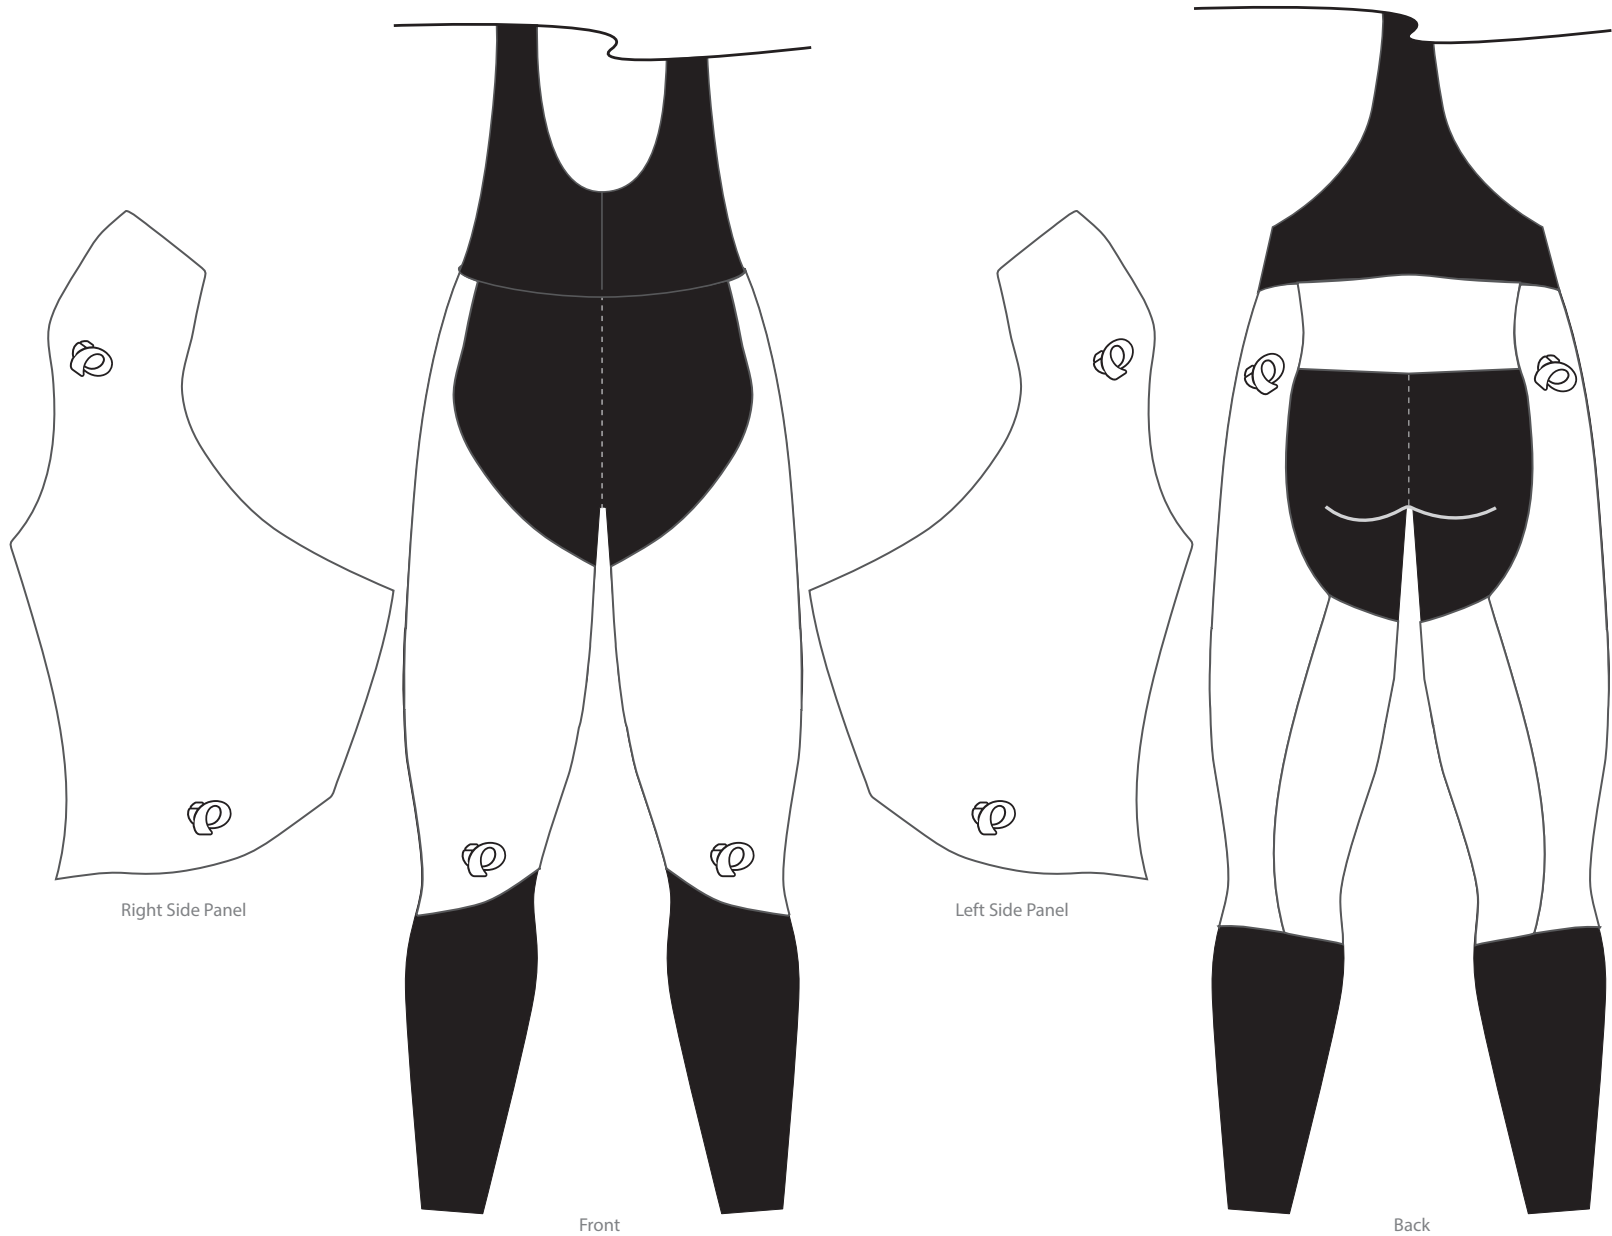

Client: Example
Design: Example
Product: 11210032 W's Team Thermal Bib Tight without Chamois
Artist: Example

Pantone Solid Coated Print Colors

- | | | |
|-------------------------------|-------------------------------|-------------------------------|
| <input type="checkbox"/> 000C | <input type="checkbox"/> 000C | <input type="checkbox"/> 000C |
| <input type="checkbox"/> 000C | <input type="checkbox"/> 000C | <input type="checkbox"/> 000C |
| <input type="checkbox"/> 000C | <input type="checkbox"/> 000C | <input type="checkbox"/> 000C |

Product Feature Colors

Bib Strap: Black Only

Product shown in size Medium at 15% of actual size.

Some design elements may need to change as a result of the sublimation and sewing production environment. A Pearl Izumi representative will discuss this with the above client if the need arises.