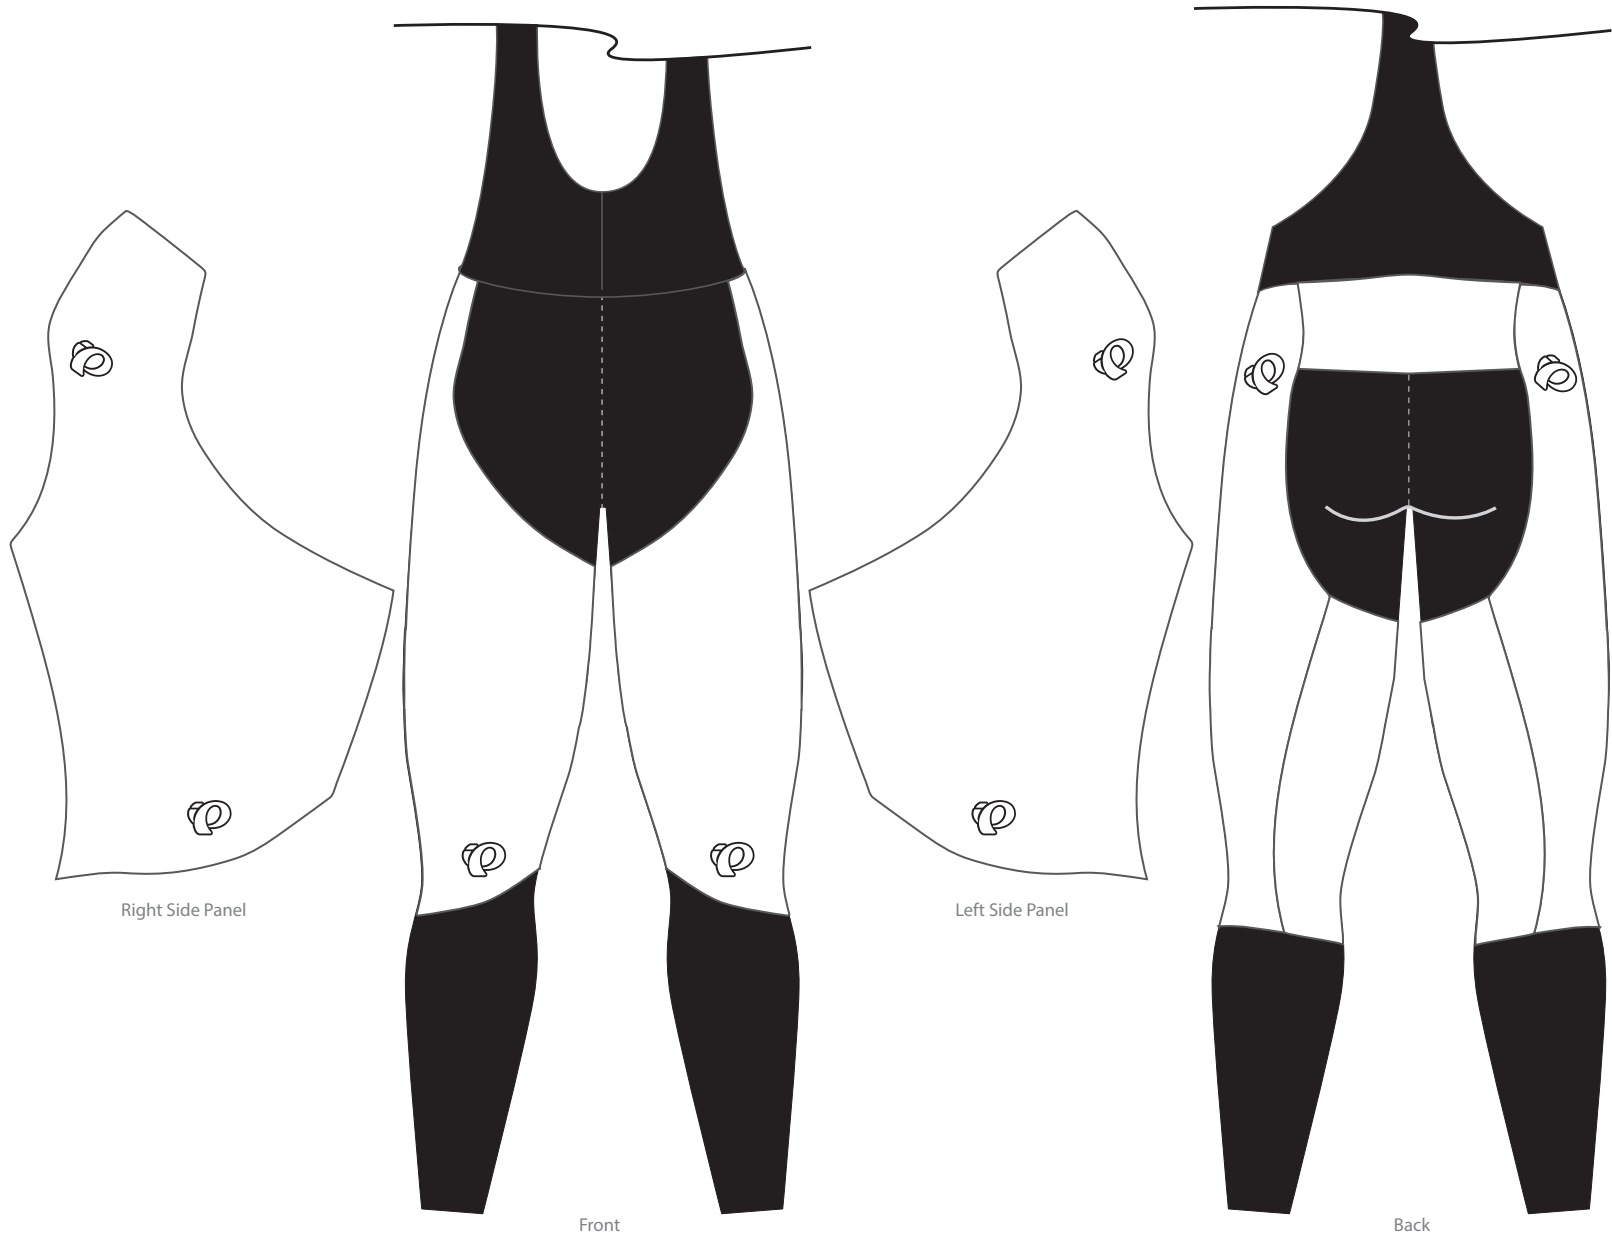

Client: Example
Design: Example
Product: 11210032 W's Team Thermal Bib Tight without Chamois
Artist: Example

Pantone Solid Coated Print Colors

- | | | |
|-------------------------------|-------------------------------|-------------------------------|
| <input type="checkbox"/> 000C | <input type="checkbox"/> 000C | <input type="checkbox"/> 000C |
| <input type="checkbox"/> 000C | <input type="checkbox"/> 000C | <input type="checkbox"/> 000C |
| <input type="checkbox"/> 000C | <input type="checkbox"/> 000C | <input type="checkbox"/> 000C |

Product Feature Colors

Bib Strap: Black Only

Product shown in size Medium at 15% of actual size.

Some design elements may need to change as a result of the sublimation and sewing production environment. A Pearl Izumi representative will discuss this with the above client if the need arises.