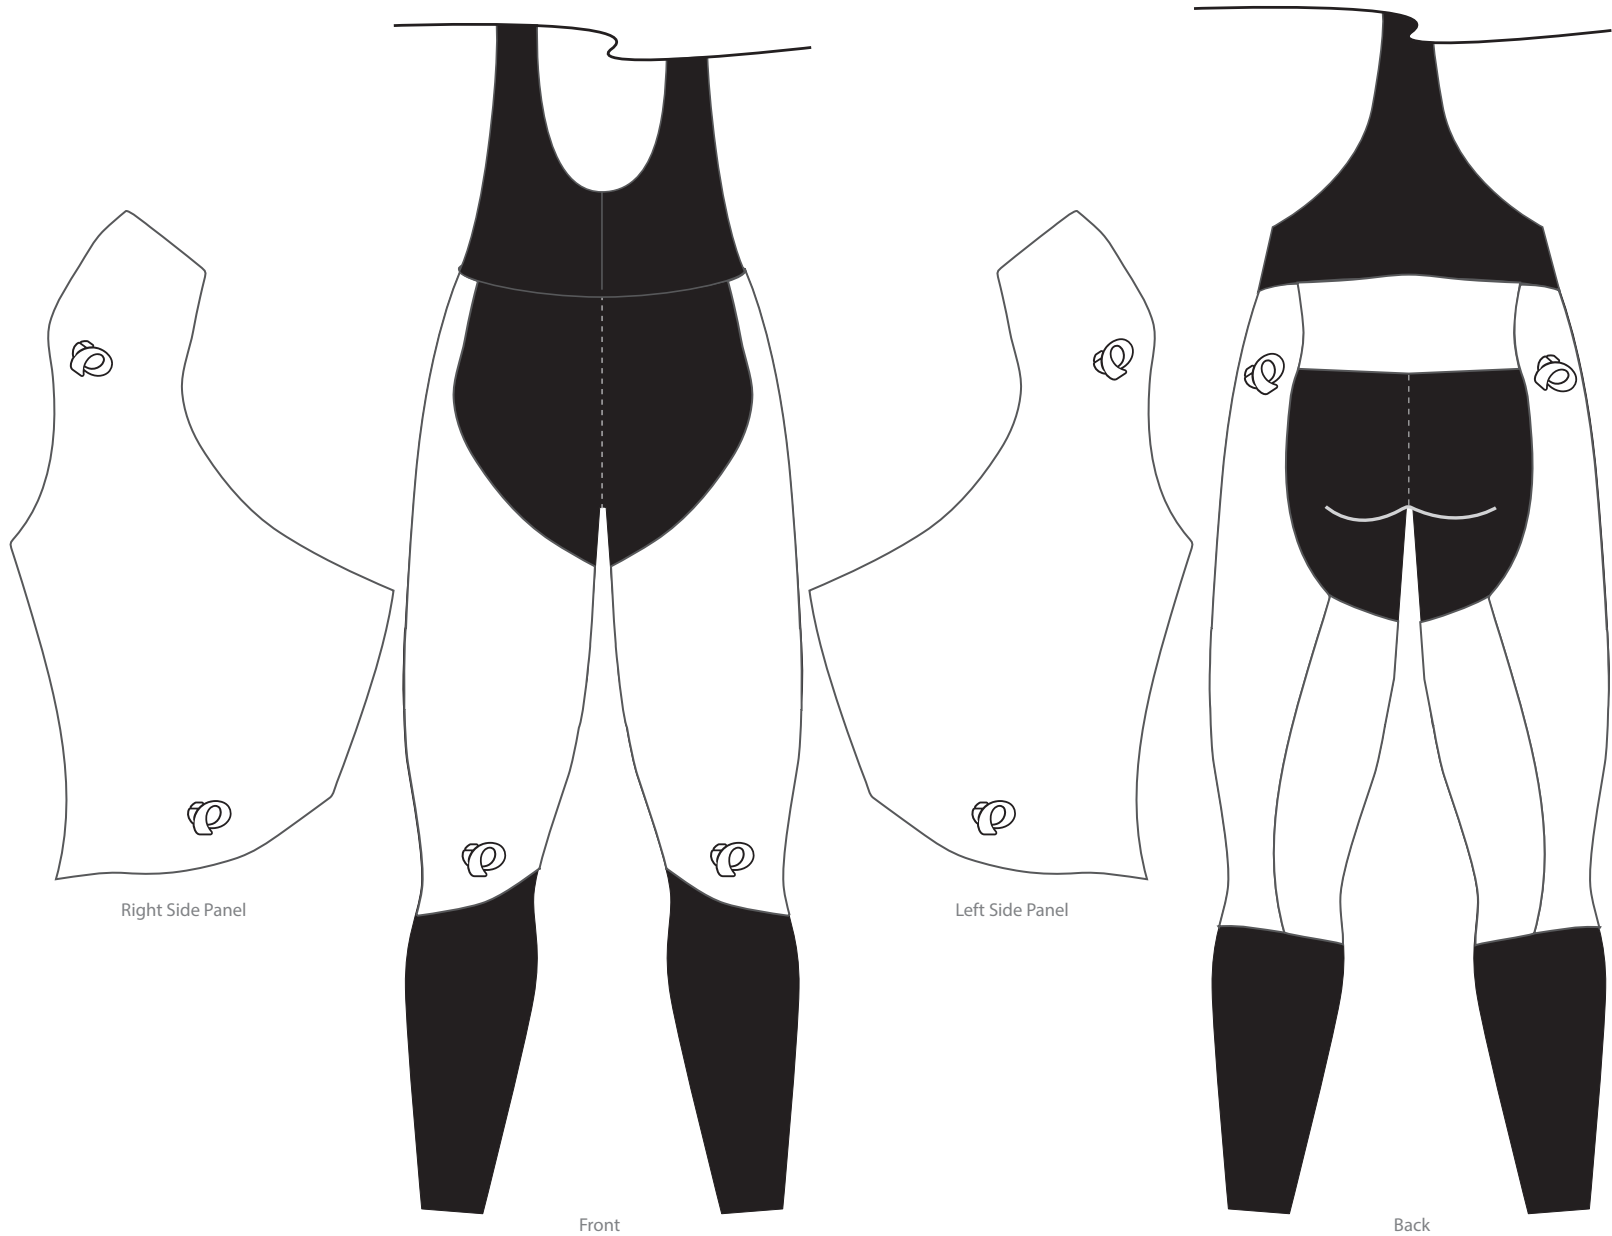

Client: Example
Design: Example
Product: 11210034 W's Team Softshell Bib Tight without Chamois
Artist: Example

Pantone Solid Coated Print Colors

- | | | |
|-------------------------------|-------------------------------|-------------------------------|
| <input type="checkbox"/> 000C | <input type="checkbox"/> 000C | <input type="checkbox"/> 000C |
| <input type="checkbox"/> 000C | <input type="checkbox"/> 000C | <input type="checkbox"/> 000C |
| <input type="checkbox"/> 000C | <input type="checkbox"/> 000C | <input type="checkbox"/> 000C |

Product Feature Colors

Bib Strap: Black Only

Product shown in size Medium at 15% of actual size.

Some design elements may need to change as a result of the sublimation and sewing production environment. A Pearl Izumi representative will discuss this with the above client if the need arises.