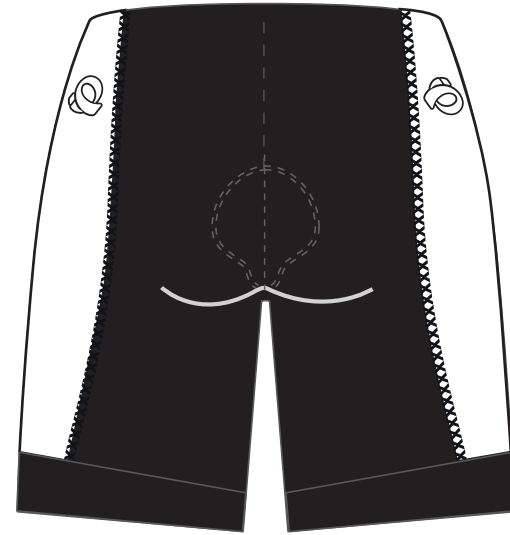

Client: Example
Design: Example
Product: 11210038 W Select LTD Short
Artist: Example

Pantone Solid Coated Print Colors

- | | | |
|-------------------------------|-------------------------------|-------------------------------|
| <input type="checkbox"/> 000C | <input type="checkbox"/> 000C | <input type="checkbox"/> 000C |
| <input type="checkbox"/> 000C | <input type="checkbox"/> 000C | <input type="checkbox"/> 000C |
| <input type="checkbox"/> 000C | <input type="checkbox"/> 000C | <input type="checkbox"/> 000C |

Product Feature Colors

- Flatlock: 000C

Right Side Panel

Front

Left Side Panel

Back

Product shown in size Medium at 15% of actual size.

Some design elements may need to change as a result of the sublimation and sewing production environment. A Pearl Izumi representative will discuss this with the above client if the need arises.