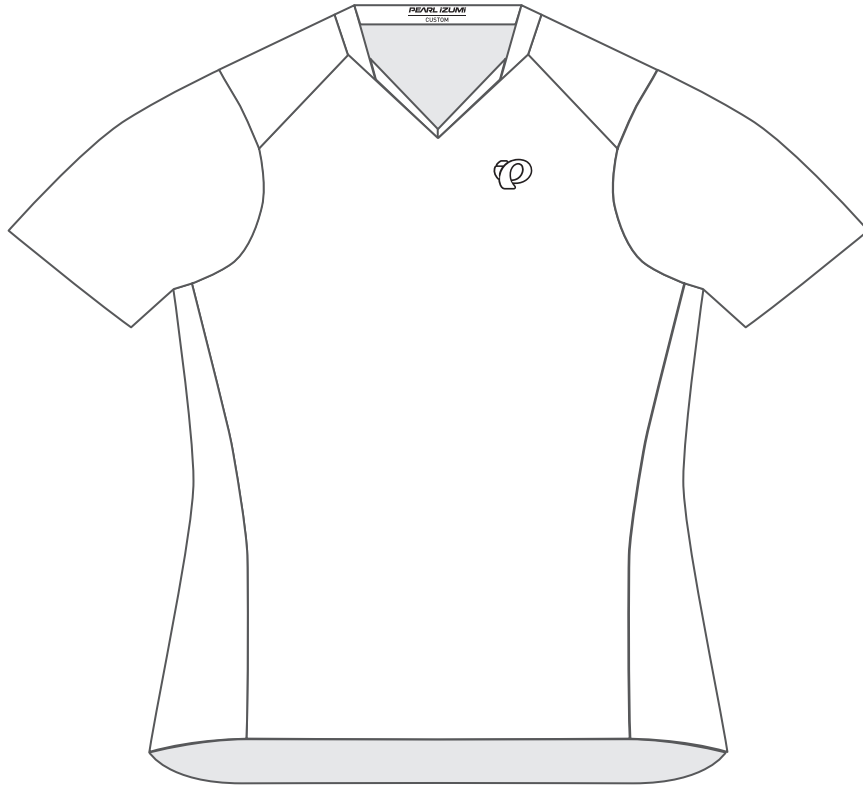

Client: Example
Design: Example
Product: 11220021 Women's Launch LTD Jersey Short Sleeve
Artist: Example

Pantone Solid Coated Print Colors

- | | | |
|-------------------------------|-------------------------------|-------------------------------|
| <input type="checkbox"/> 000C | <input type="checkbox"/> 000C | <input type="checkbox"/> 000C |
| <input type="checkbox"/> 000C | <input type="checkbox"/> 000C | <input type="checkbox"/> 000C |
| <input type="checkbox"/> 000C | <input type="checkbox"/> 000C | <input type="checkbox"/> 000C |

Front

Back

Please note, there are no side panels. The back wraps around and is sewn to the front panel.

Product shown in size Medium at 15% of actual size.

Some design elements may need to change as a result of the sublimation and sewing production environment. A Pearl Izumi representative will discuss this with the above client if the need arises.