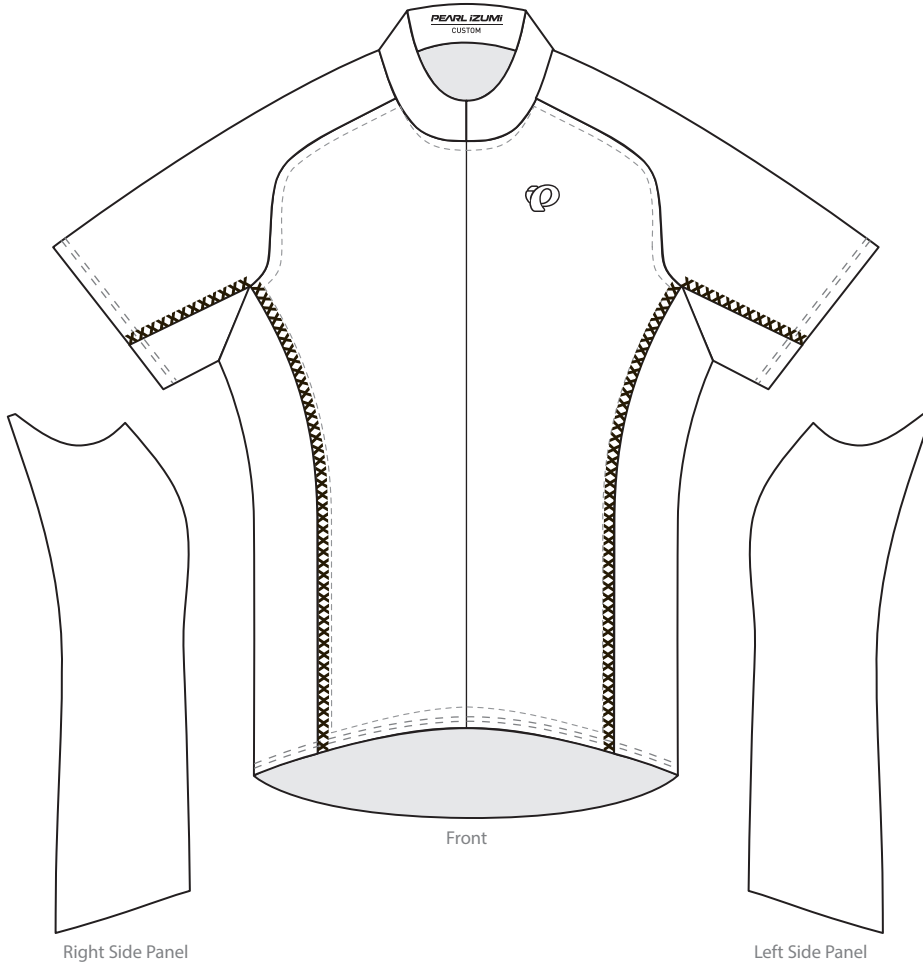

Client: Example
 Design: Example
 Product: 11220034 Women's ELITE Escape LTD Jersey FF
 Artist: Example

Pantone Solid Coated Print Colors

- 000C
- 000C
- 000C
- 000C
- 000C
- 000C

Product Feature Colors

- Zipper: Black or White
 Flatlock: 000C (Please Choose Only One From Below)
- -
 -
 -
 -
 -
 -
 -
 -
 -

Product shown in size Medium at 15% of actual size.

Some design elements may need to change as a result of the sublimation and sewing production environment. A Pearl Izumi representative will discuss this with the above client if the need arises.