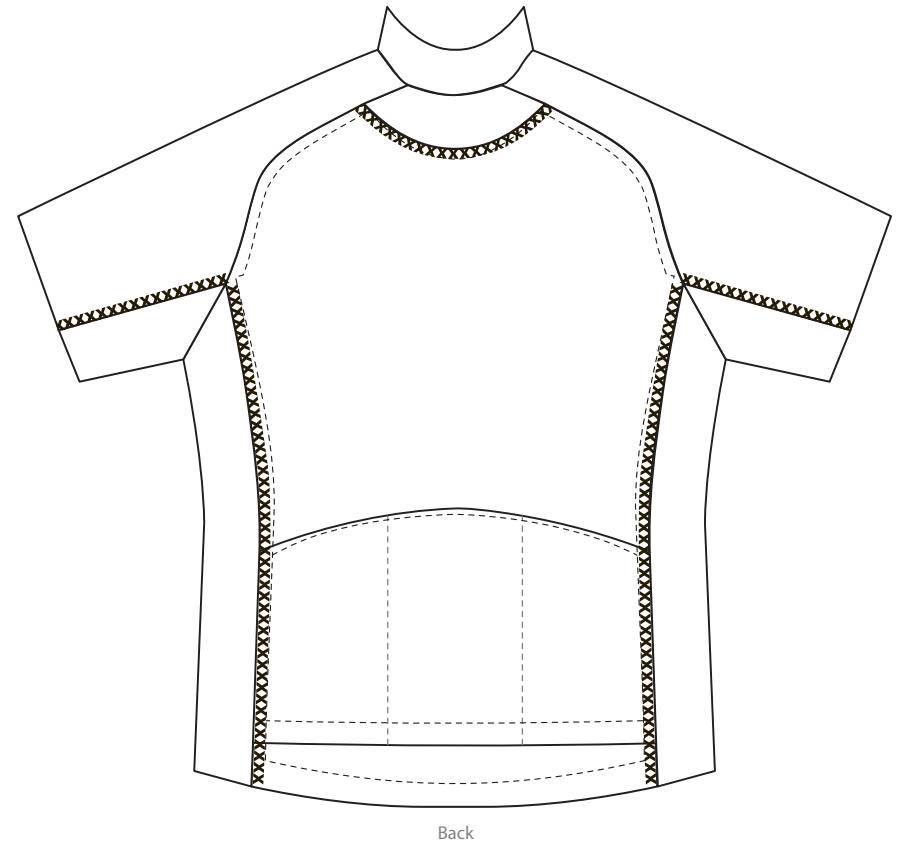

Client: Example
 Design: Example
 Product: 11220034 Women's ELITE Escape LTD Jersey FF
 Artist: Example

Pantone Solid Coated Print Colors

- 000C
- 000C
- 000C
- 000C
- 000C
- 000C

Product Feature Colors

- Zipper: Black or White
 Flatlock: 000C (Please Choose Only One From Below)
- -
 -
 -
 -
 -
 -
 -
 -
 -

Product shown in size Medium at 15% of actual size.

Some design elements may need to change as a result of the sublimation and sewing production environment. A Pearl Izumi representative will discuss this with the above client if the need arises.