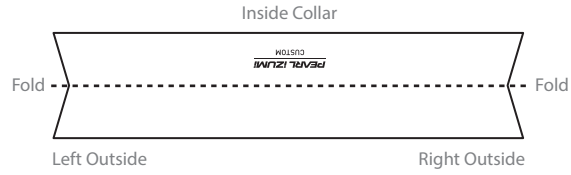

Client: Example
 Design: Example
 Product: 11220034 Women's ELITE Escape LTD Jersey FF
 Artist: Example

Pantone Solid Coated Print Colors

- 000C
- 000C
- 000C
- 000C
- 000C
- 000C

Product Feature Colors

- Zipper: Black or White
 Flatlock: 000C (Please Choose Only One From Below)
- -
 -
 -
 -
 -
 -
 -
 -
 -

Product shown in size Medium at 15% of actual size.

Some design elements may need to change as a result of the sublimation and sewing production environment. A Pearl Izumi representative will discuss this with the above client if the need arises.