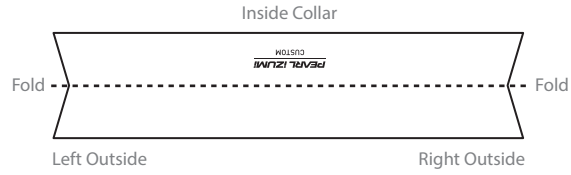

Client: Example
 Design: Example
 Product: 11220035 Women's ELITE Escape LTD Jersey SFF
 Artist: Example

Pantone Solid Coated Print Colors

- 000C
- 000C
- 000C
- 000C
- 000C
- 000C

Product Feature Colors

- Zipper: Black or White
 Flatlock: 000C (Please Choose Only One From Below)
- -
 -
 -
 -
 -
 -
 -
 -
 -

Product shown in size Medium at 15% of actual size.

Some design elements may need to change as a result of the sublimation and sewing production environment. A Pearl Izumi representative will discuss this with the above client if the need arises.