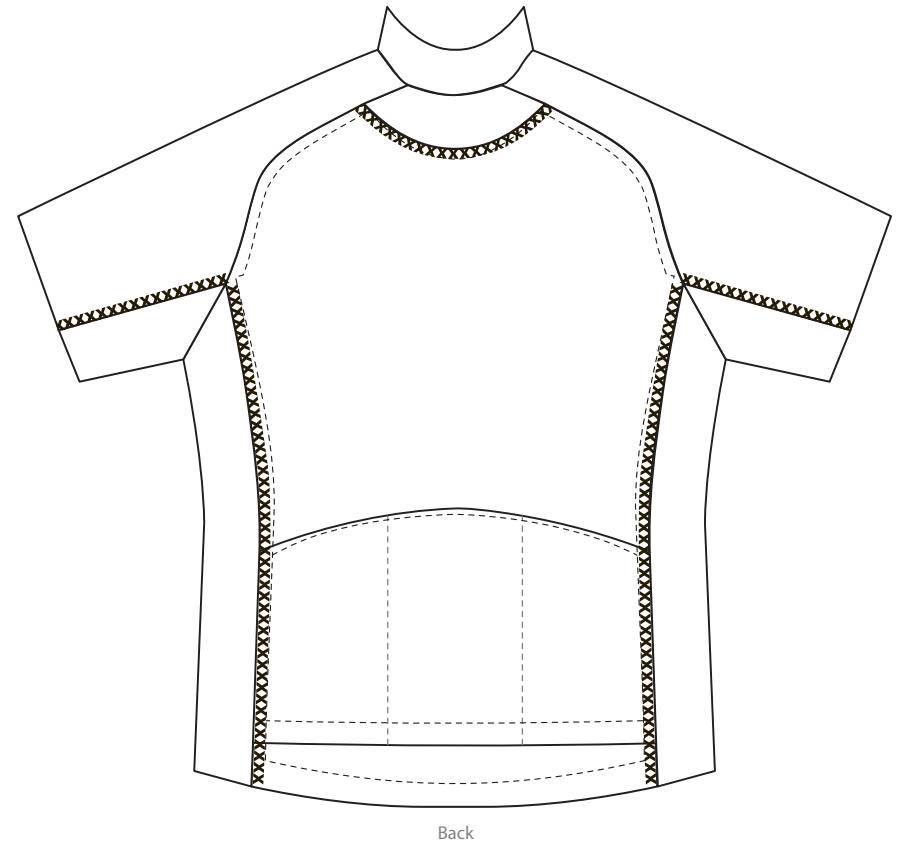

Client: Example
 Design: Example
 Product: 11220035 Women's ELITE Escape LTD Jersey SFF
 Artist: Example

Pantone Solid Coated Print Colors

- 000C
- 000C
- 000C
- 000C
- 000C
- 000C

Product Feature Colors

- Zipper: Black or White
 Flatlock: 000C (Please Choose Only One From Below)
- -
 -
 -
 -
 -
 -
 -
 -
 -

Product shown in size Medium at 15% of actual size.

Some design elements may need to change as a result of the sublimation and sewing production environment. A Pearl Izumi representative will discuss this with the above client if the need arises.