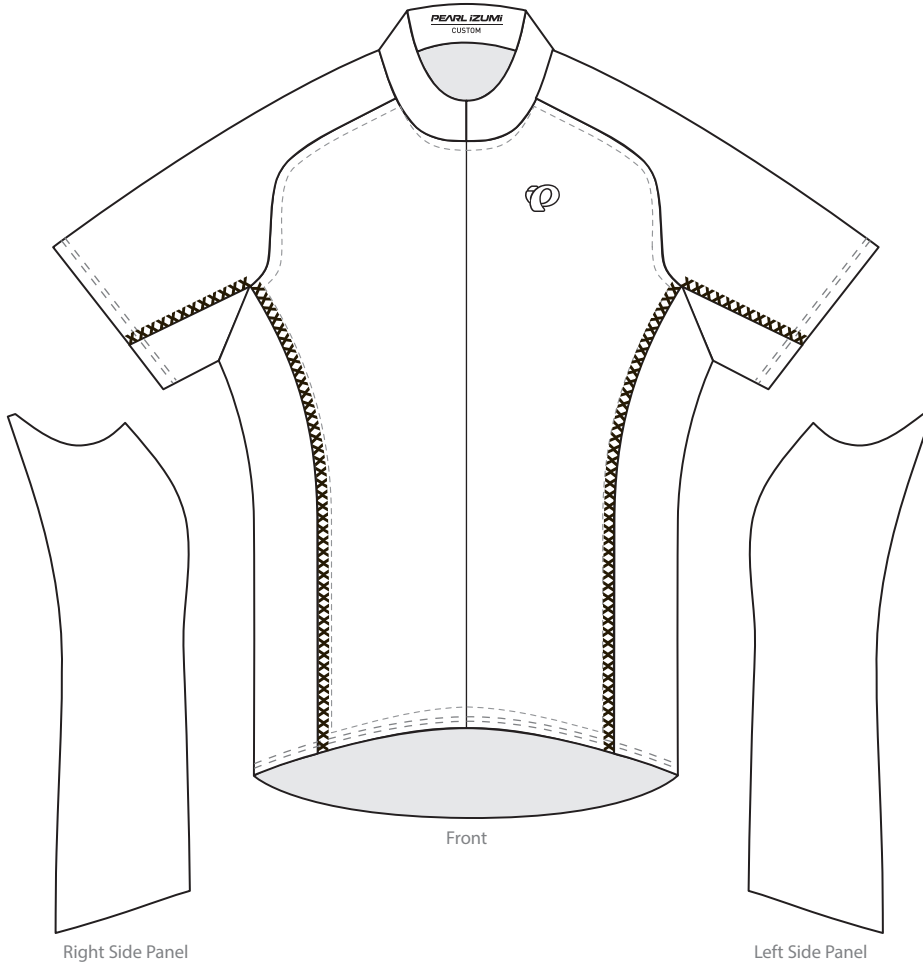

Client: Example
 Design: Example
 Product: 11220035 Women's ELITE Escape LTD Jersey SFF
 Artist: Example

Pantone Solid Coated Print Colors

- 000C
- 000C
- 000C
- 000C
- 000C
- 000C

Product Feature Colors

- Zipper: Black or White
 Flatlock: 000C (Please Choose Only One From Below)
- -
 -
 -
 -
 -
 -
 -
 -
 -

Product shown in size Medium at 15% of actual size.

Some design elements may need to change as a result of the sublimation and sewing production environment. A Pearl Izumi representative will discuss this with the above client if the need arises.