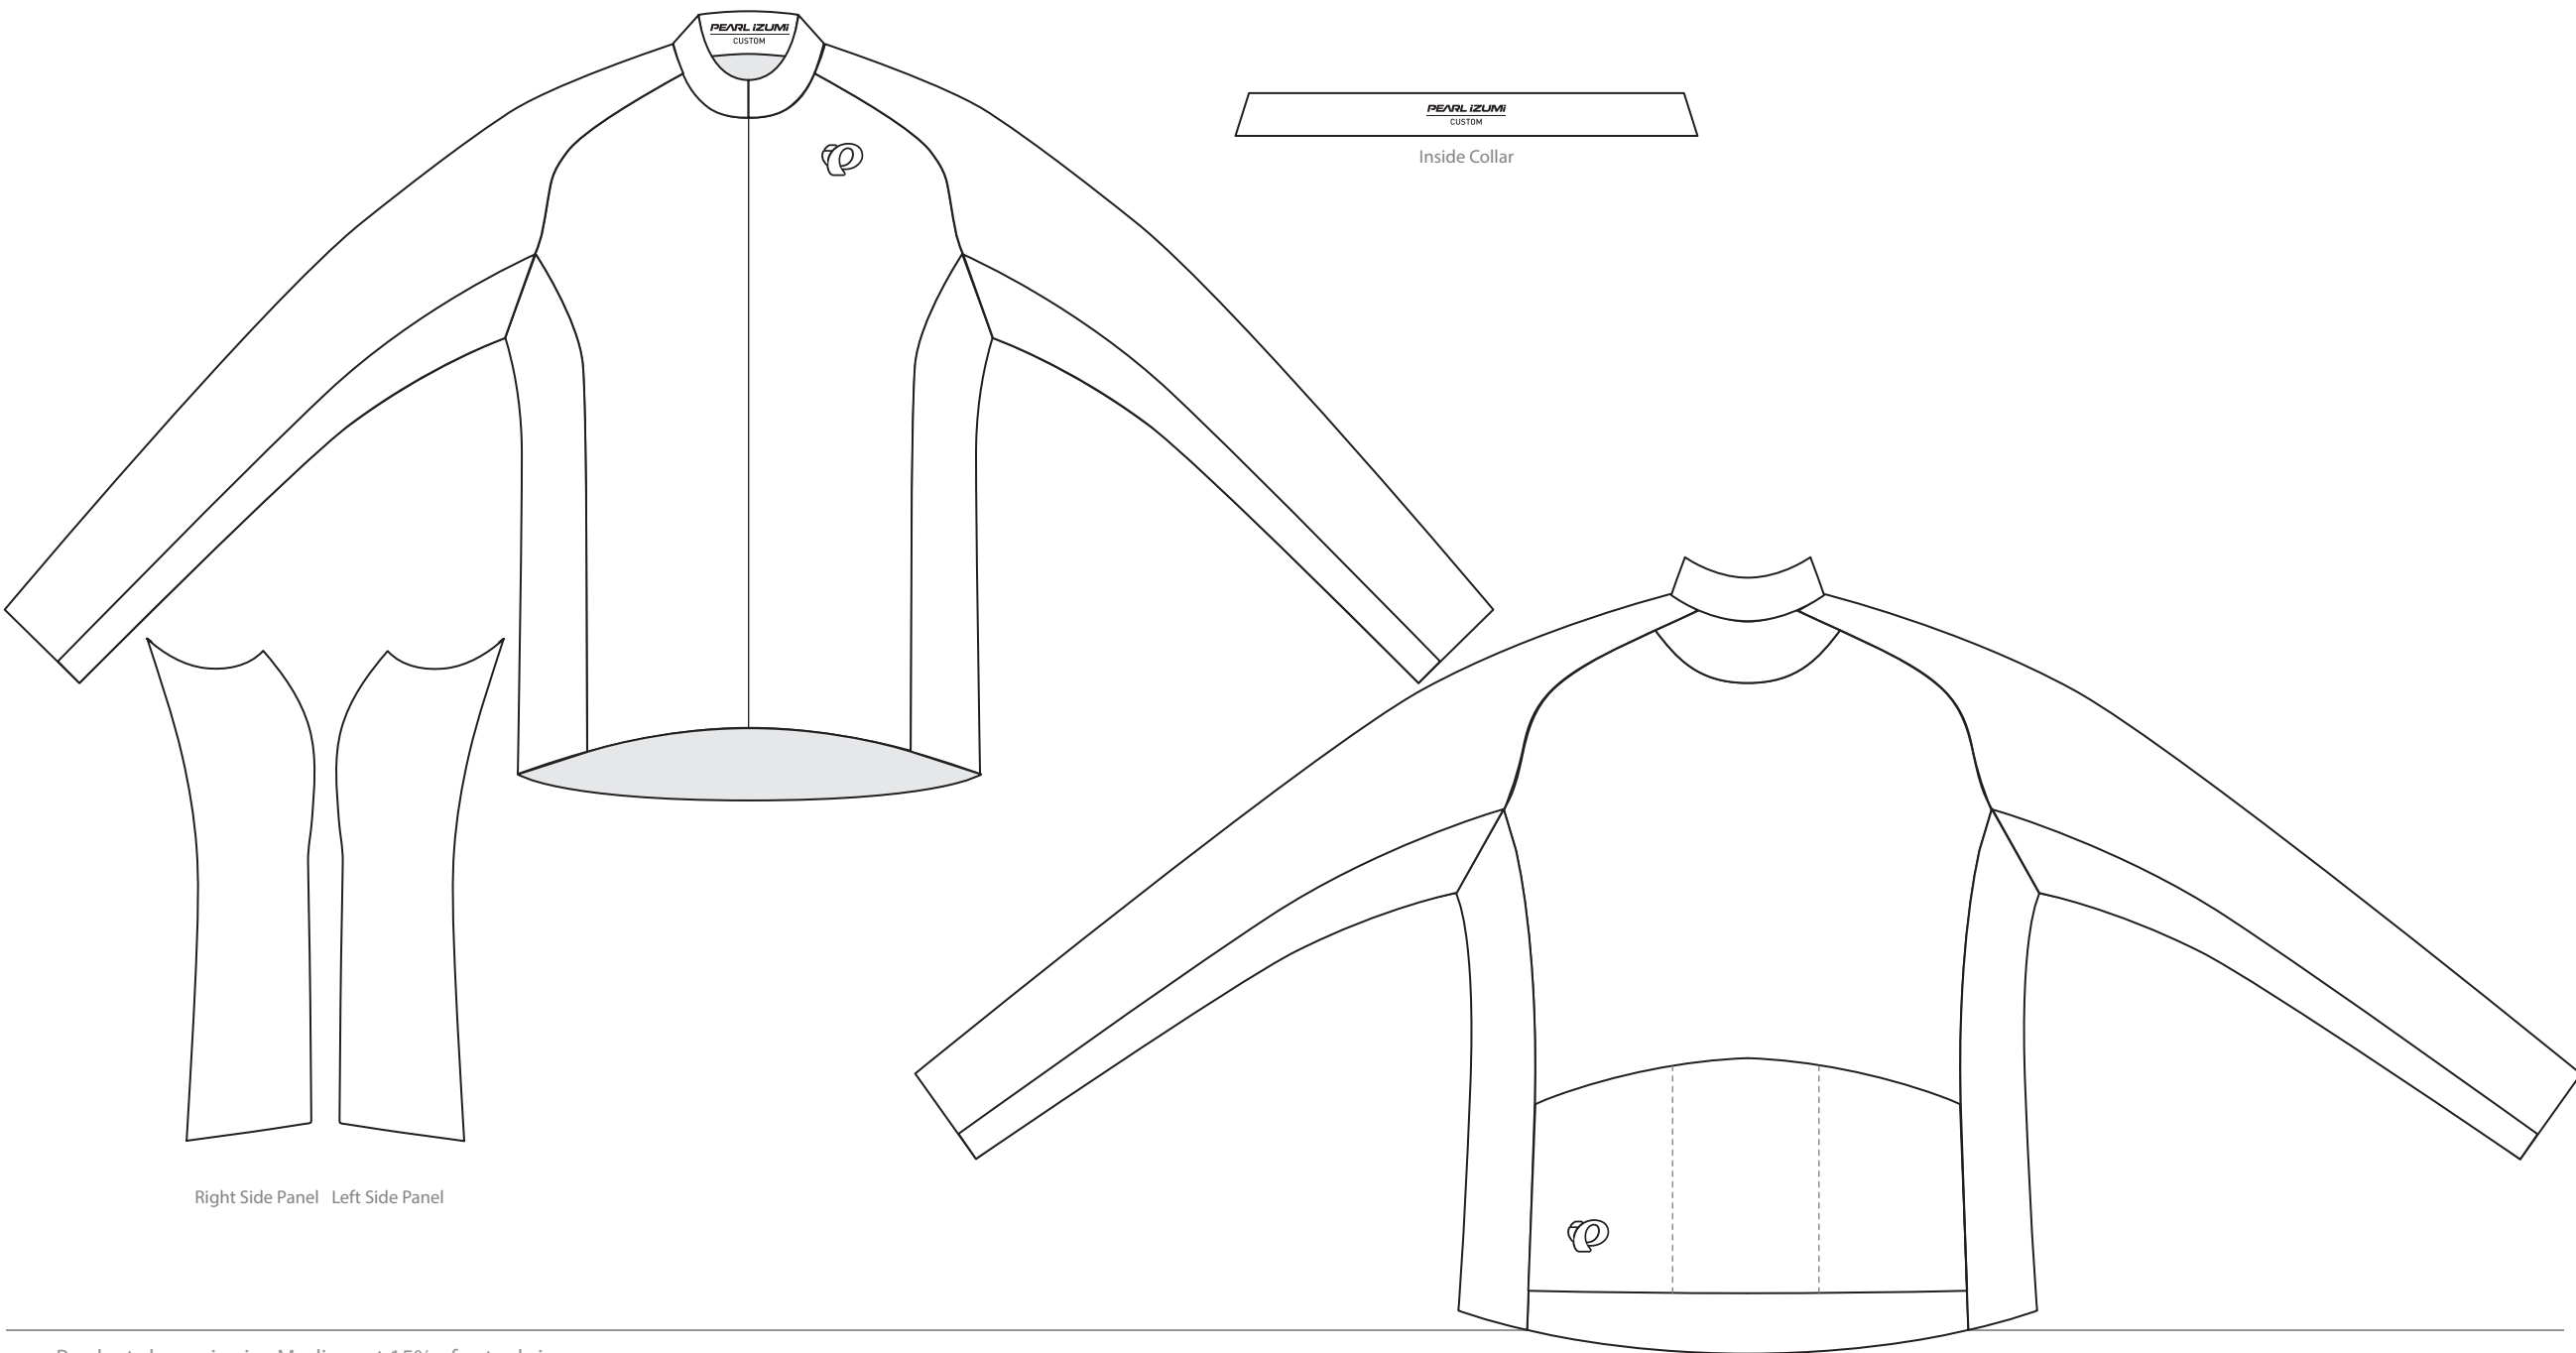

Client: Example
Design: Example
Product: 11220039 W's Elite Escape LTD Long Sleeve Jersey / Semi-Form
Artist: Example

Pantone Solid Coated Print Colors

- 000C
- 000C
- 000C
- 000C
- 000C
- 000C

Product Feature Colors

Zipper: Black or White

Product shown in size Medium at 15% of actual size.

Some design elements may need to change as a result of the sublimation and sewing production environment. A Pearl Izumi representative will discuss this with the above client if the need arises.