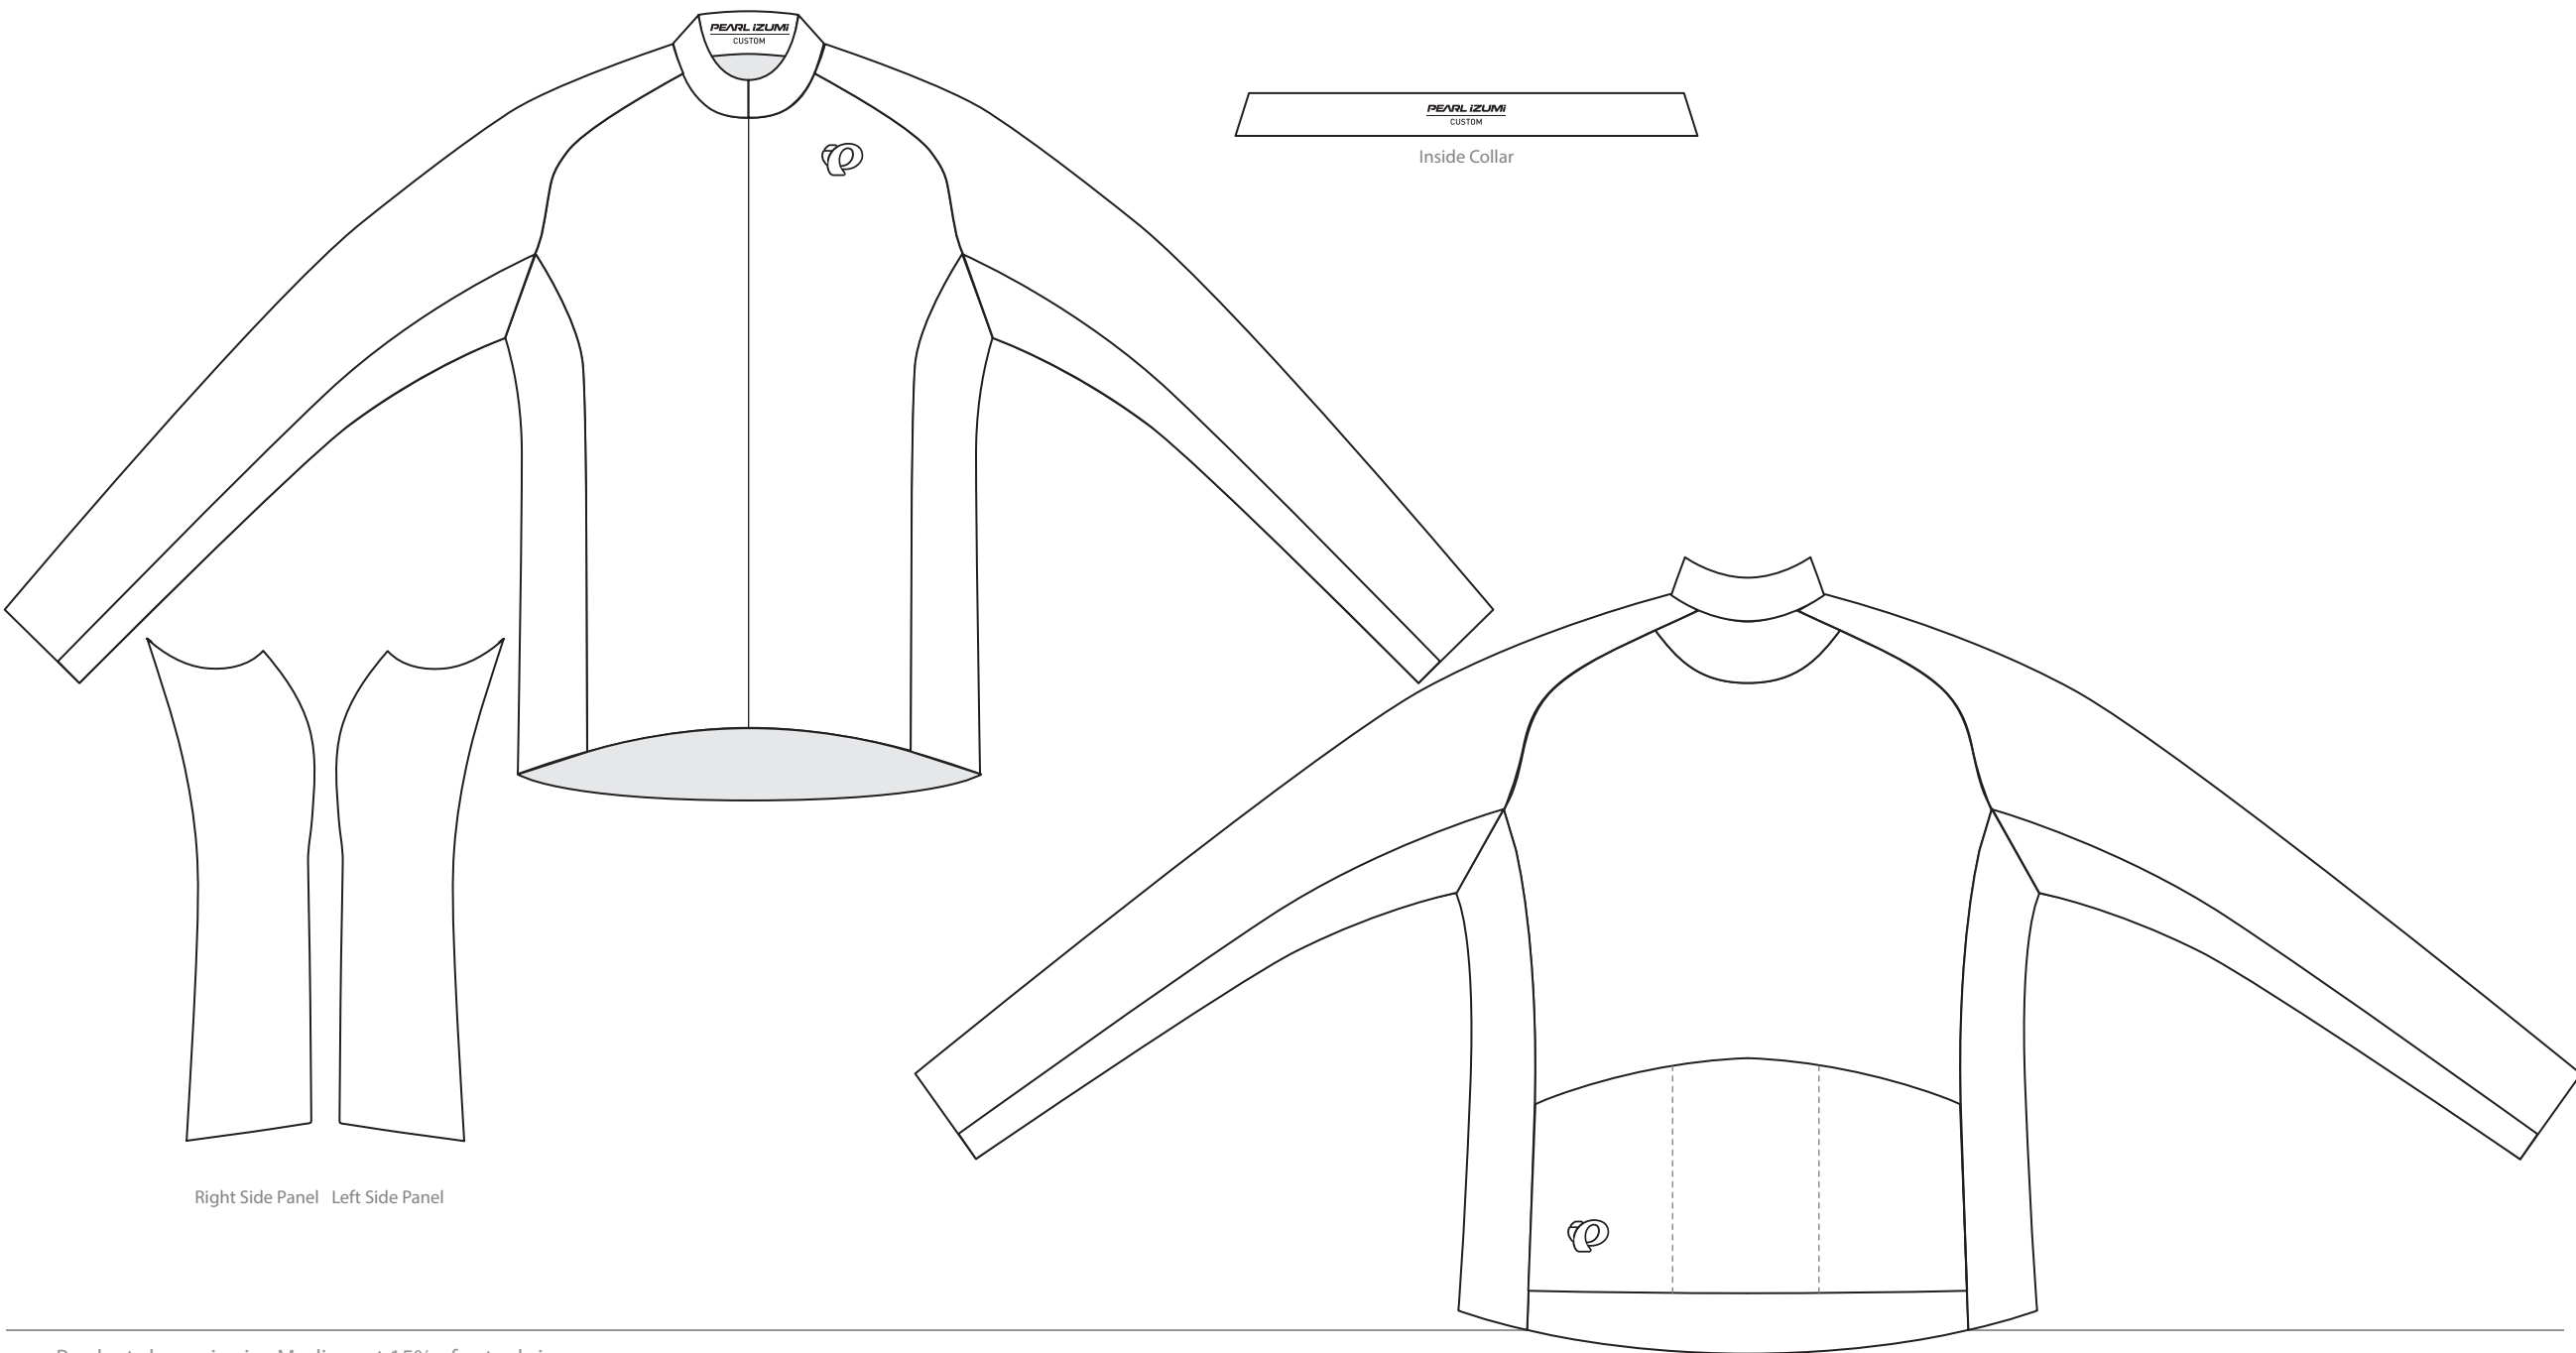

Client: Example  
Design: Example  
Product: 11220039 W's Elite Escape LTD Long Sleeve Jersey / Semi-Form  
Artist: Example

Pantone Solid Coated Print Colors

- 000C
- 000C
- 000C
- 000C
- 000C
- 000C

Product Feature Colors

Zipper: Black or White

Product shown in size Medium at 15% of actual size.

Some design elements may need to change as a result of the sublimation and sewing production environment. A Pearl Izumi representative will discuss this with the above client if the need arises.