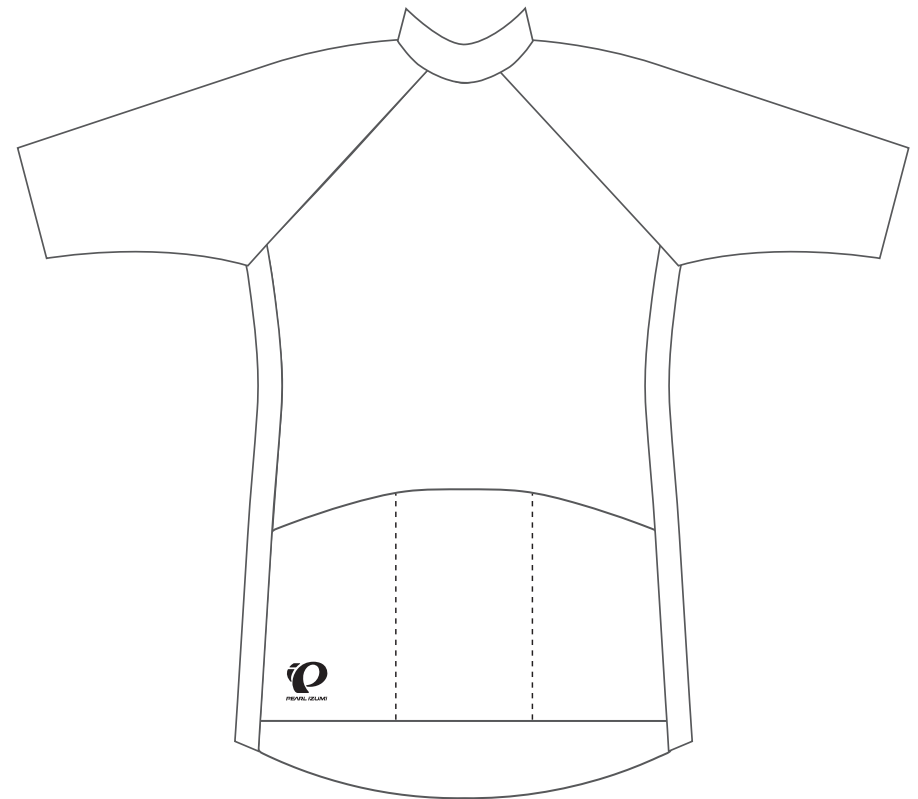

Client: SAMPLE
 Design: SAMPLE
 Product: 11220053 Women's Team Training Jersey
 Artist: SAMPLE

Pantone Solid Coated Print Colors

- 0000c 0000c 0000c
- 0000c 0000c 0000c
- 0000c 0000c 0000c

Product Feature Colors

Zipper: Black or White

Front

Back

Right Side Panel

Left Side Panel

Product shown in size Medium at 15% of actual size.

Some design elements may need to change as a result of the sublimation and sewing production environment. A Pearl Izumi representative will discuss this with the above client if the need arises.