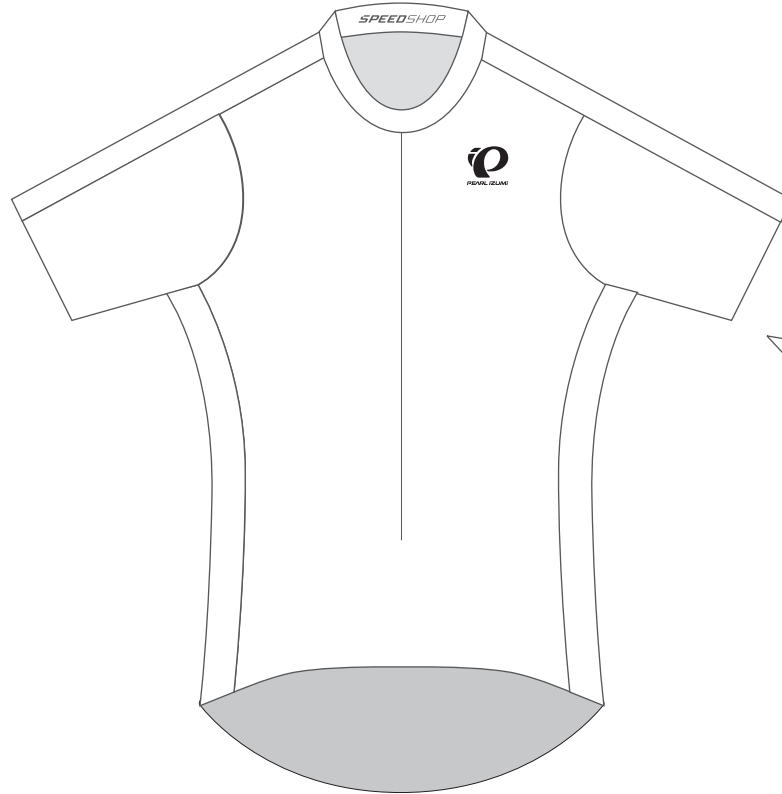

Client: SAMPLE
Design: SAMPLE
Product: 11220055 WOMEN'S TEAM SPEED JERSEY
Artist: SAMPLE

Pantone Solid Coated Print Colors

- 0000c
- 0000c
- 0000c
- 0000c
- 0000c
- 0000c
- 0000c
- 0000c
- 0000c

Product Feature Colors

Zipper: Black or White

Front

Left Side Panel

Back

Right Side Panel

Product shown in size Medium at 15% of actual size.

Some design elements may need to change as a result of the sublimation and sewing production environment. A Pearl Izumi representative will discuss this with the above client if the need arises.