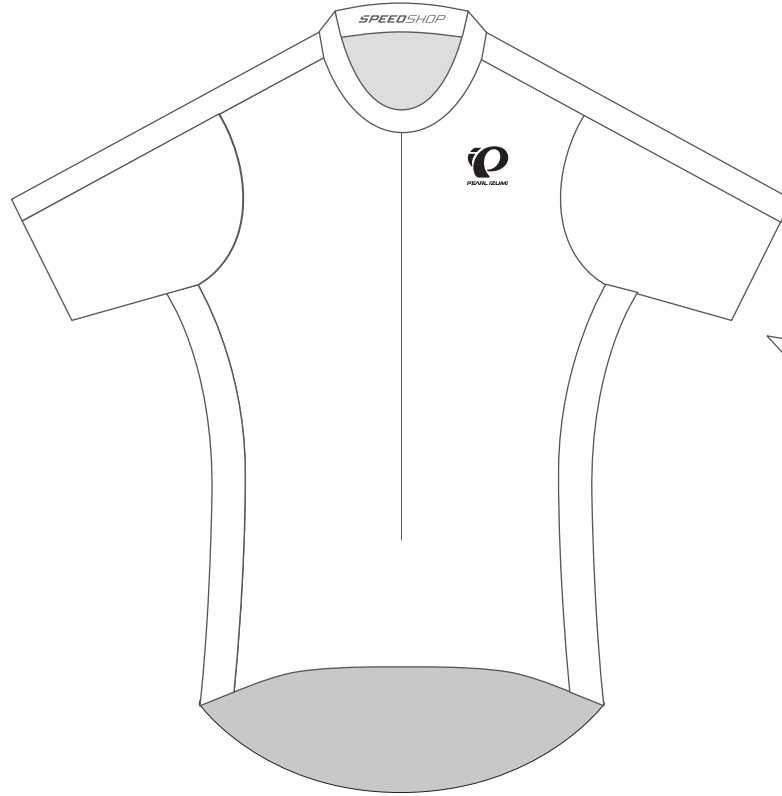

Client: SAMPLE
Design: SAMPLE
Product: 11220055 WOMEN'S TEAM SPEED JERSEY
Artist: SAMPLE

Pantone Solid Coated Print Colors

- 0000c
- 0000c
- 0000c
- 0000c
- 0000c
- 0000c
- 0000c
- 0000c
- 0000c

Product Feature Colors

Zipper: Black or White

Front

Back

Left Side Panel

Right Side Panel

Product shown in size Medium at 15% of actual size.

Some design elements may need to change as a result of the sublimation and sewing production environment. A Pearl Izumi representative will discuss this with the above client if the need arises.