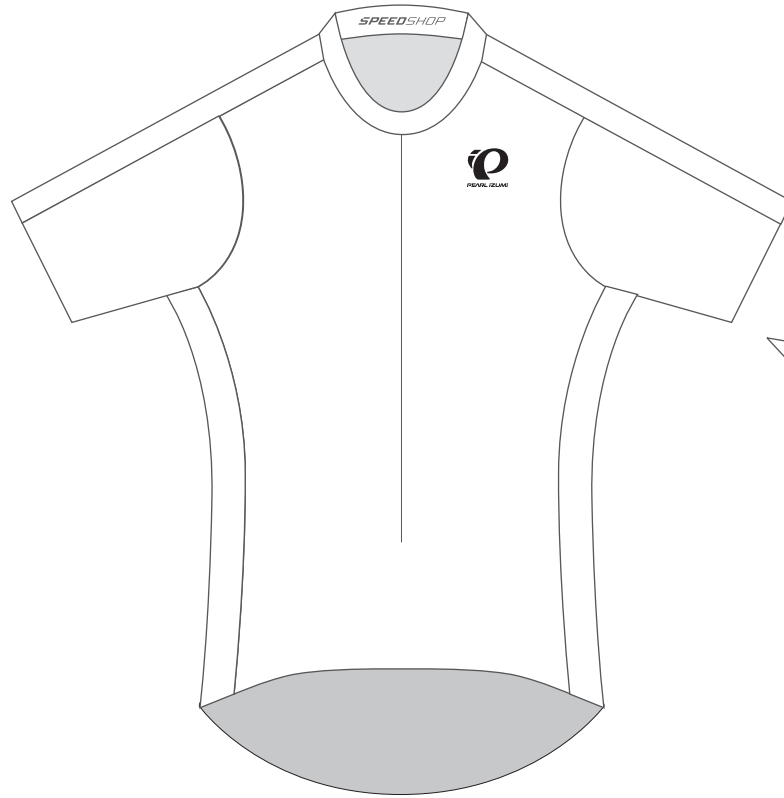

Client: SAMPLE
Design: SAMPLE
Product: 11220057 Women's Team Speed Mesh Jersey
Artist: SAMPLE

Pantone Solid Coated Print Colors

- 0000c
- 0000c
- 0000c
- 0000c
- 0000c
- 0000c

Product Feature Colors

Zipper: Black or White

Left Side Panel

Right Side Panel

Product shown in size Medium at 15% of actual size.

Some design elements may need to change as a result of the sublimation and sewing production environment. A Pearl Izumi representative will discuss this with the above client if the need arises.