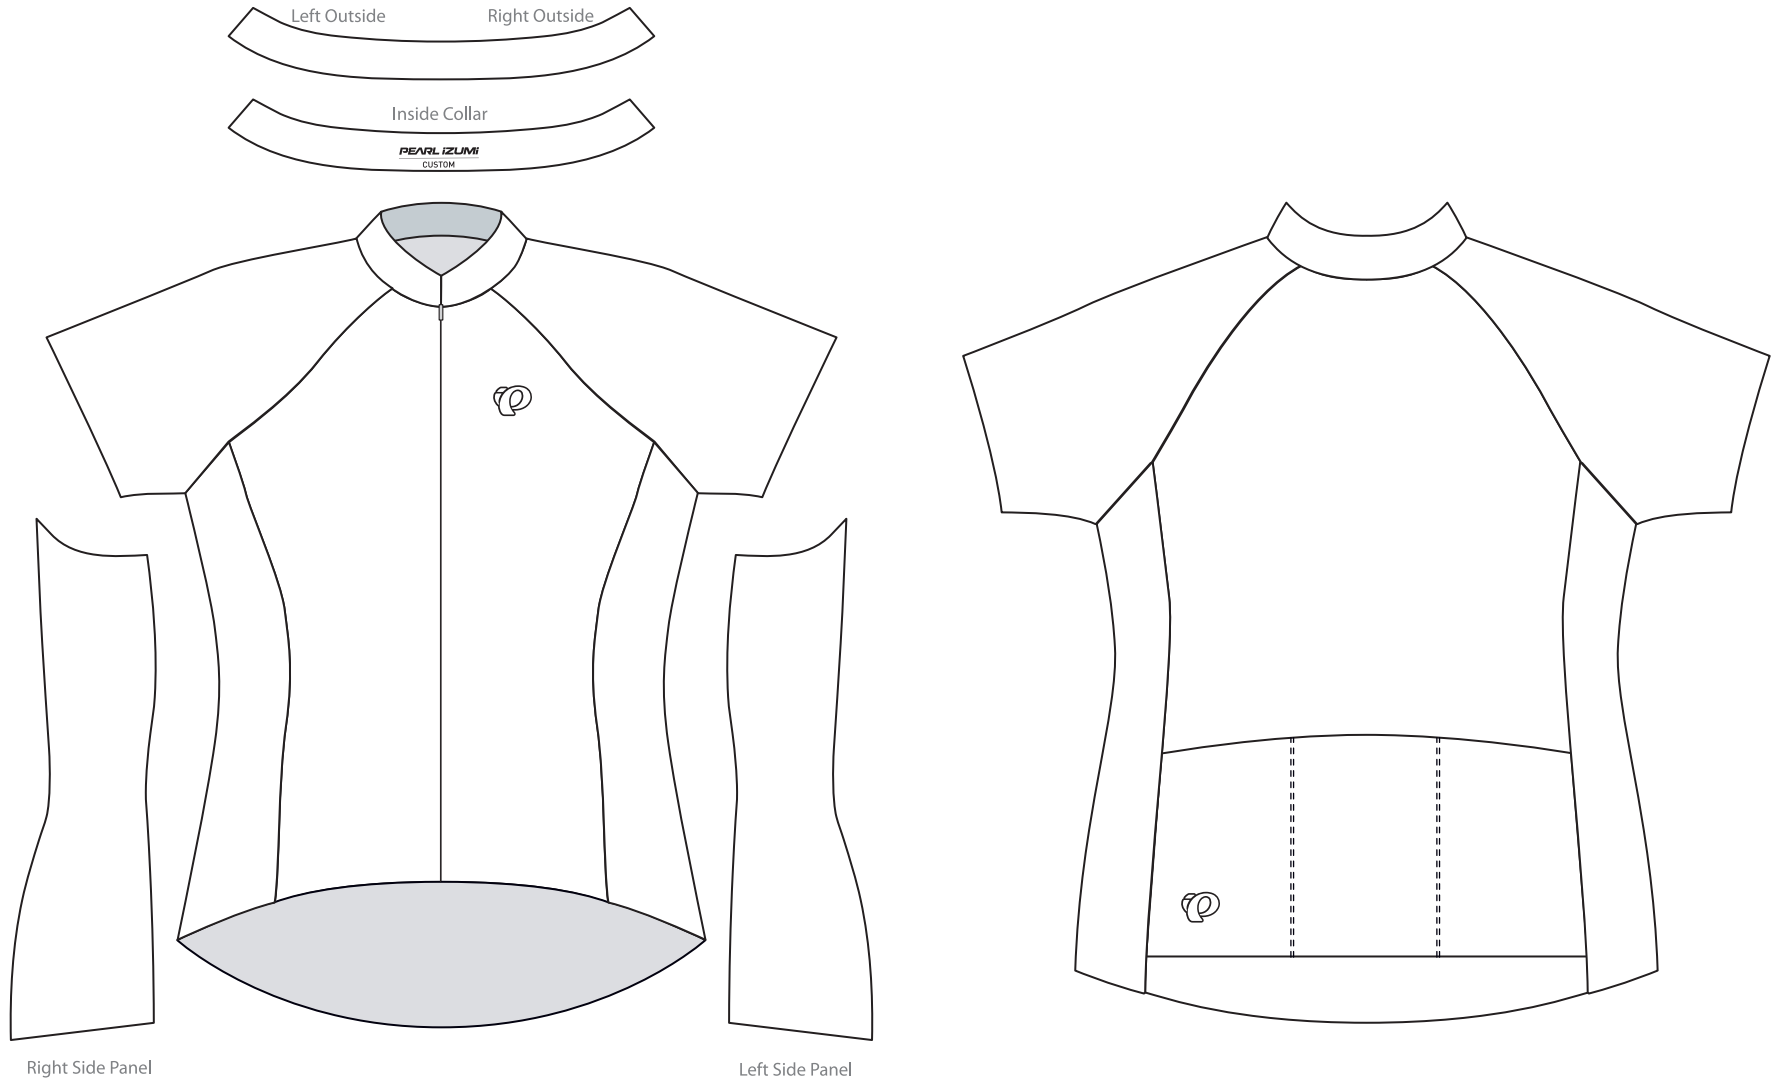

Client: EXAMPLE
 Design: EXAMPLE
 Product: 11220063 Womens Event LTD Jersey / Full Zipper / Elastic sleeves
 Artist: EXAMPLE

Pantone Solid Coated Print Colors

- | | | |
|-------------------------------|-------------------------------|-------------------------------|
| <input type="checkbox"/> 000C | <input type="checkbox"/> 000C | <input type="checkbox"/> 000C |
| <input type="checkbox"/> 000C | <input type="checkbox"/> 000C | <input type="checkbox"/> 000C |
| <input type="checkbox"/> 000C | <input type="checkbox"/> 000C | <input type="checkbox"/> 000C |

Product Feature Colors

Zipper: Black or White

Product shown in size Medium at 5% of actual size.

Some design elements may need to change as a result of the sublimation and sewing production environment. A Pearl Izumi representative will discuss this with the above client if the need arises.