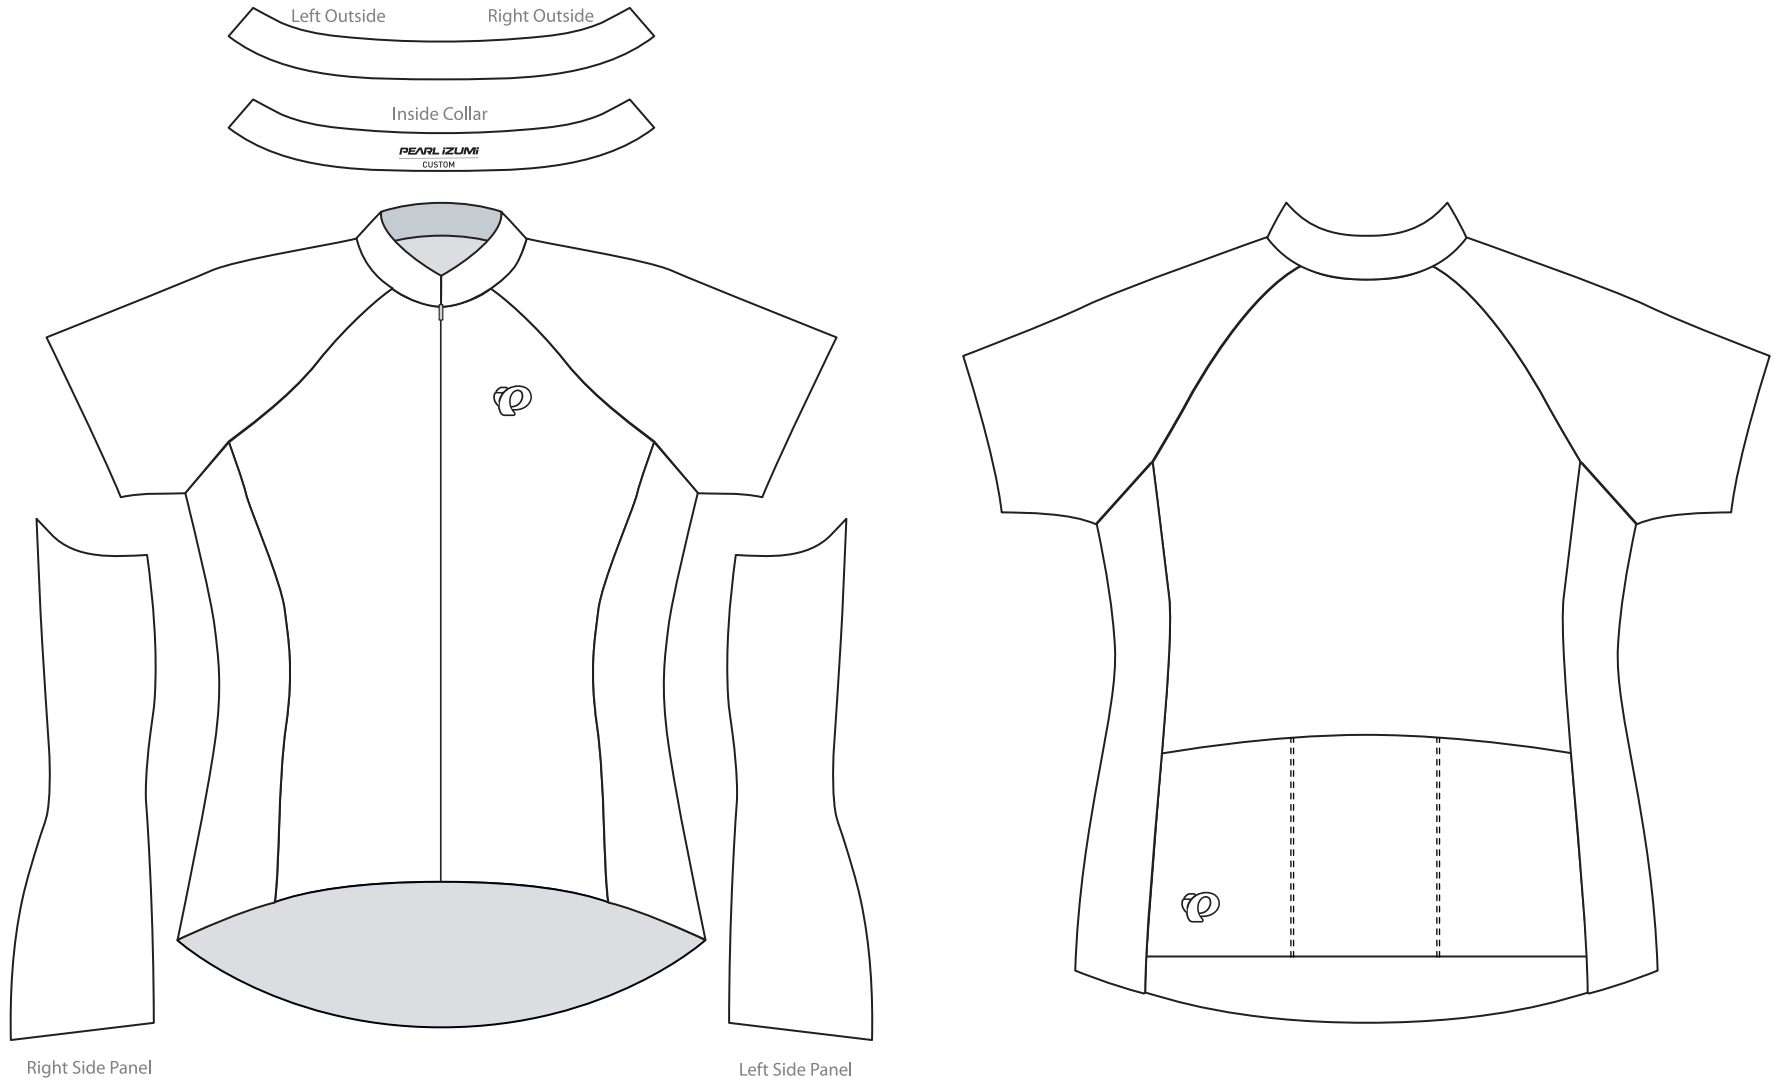

Client: EXAMPLE
Design: EXAMPLE
Product: 11220064 Womens Event LTD Jersey / Full Zipper / No Elastic
Artist: EXAMPLE

Pantone Solid Coated Print Colors

- | | | |
|-------------------------------|-------------------------------|-------------------------------|
| <input type="checkbox"/> 000C | <input type="checkbox"/> 000C | <input type="checkbox"/> 000C |
| <input type="checkbox"/> 000C | <input type="checkbox"/> 000C | <input type="checkbox"/> 000C |
| <input type="checkbox"/> 000C | <input type="checkbox"/> 000C | <input type="checkbox"/> 000C |

Product Feature Colors

Zipper: Black or White

Product shown in size Medium at 5% of actual size.

Some design elements may need to change as a result of the sublimation and sewing production environment. A Pearl Izumi representative will discuss this with the above client if the need arises.