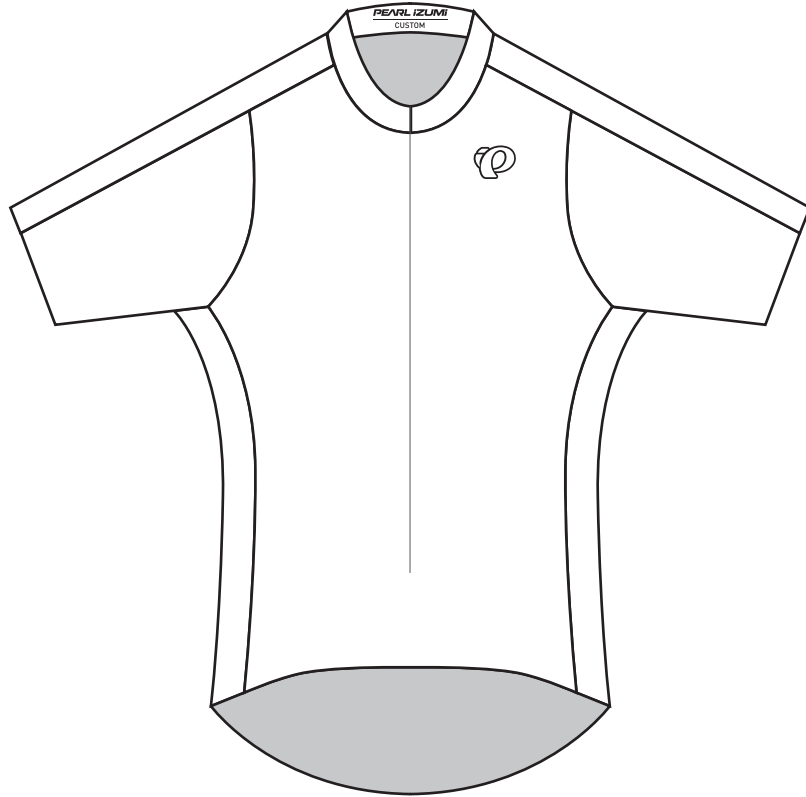

Client: Example  
Design: Example  
Product: 11220065 W Pro Pursuit LTD Speed Jersey FF  
Artist: Example

Pantone Solid Coated Print Colors

- |                               |                               |                               |
|-------------------------------|-------------------------------|-------------------------------|
| <input type="checkbox"/> 000C | <input type="checkbox"/> 000C | <input type="checkbox"/> 000C |
| <input type="checkbox"/> 000C | <input type="checkbox"/> 000C | <input type="checkbox"/> 000C |
| <input type="checkbox"/> 000C | <input type="checkbox"/> 000C | <input type="checkbox"/> 000C |

Product Feature Colors

Zipper: Black or White

Inside Collar

Left Side Panel

Right Side Panel

Product shown in size Medium at 15% of actual size.

Some design elements may need to change as a result of the sublimation and sewing production environment. A Pearl Izumi representative will discuss this with the above client if the need arises.