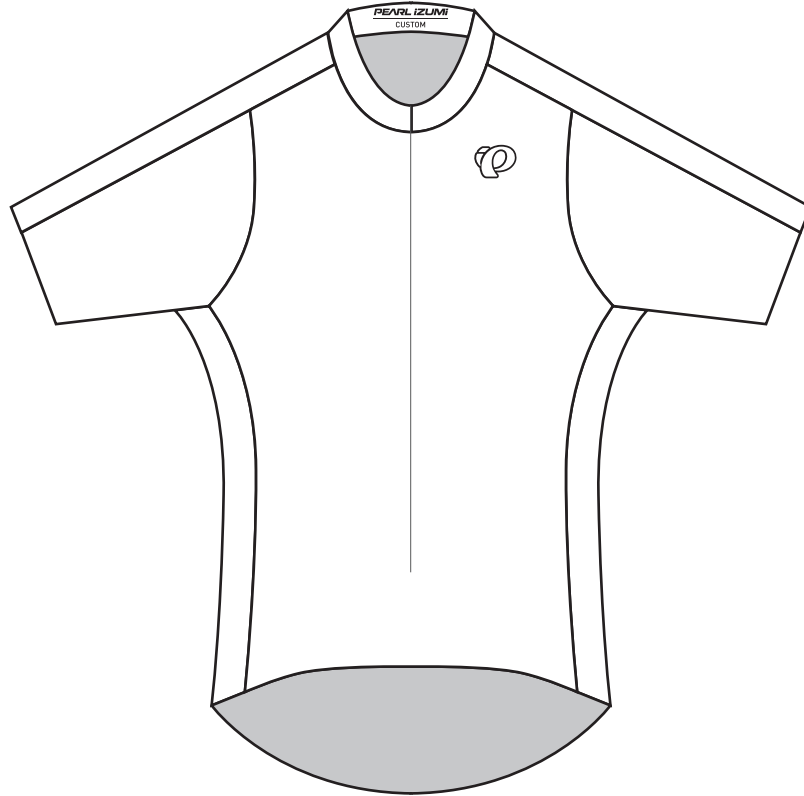

Client: Example
Design: Example
Product: 11220067 W Pro Pursuit LTD Speed Mesh Jersey FF
Artist: Example

Pantone Solid Coated Print Colors

- | | | |
|-------------------------------|-------------------------------|-------------------------------|
| <input type="checkbox"/> 000C | <input type="checkbox"/> 000C | <input type="checkbox"/> 000C |
| <input type="checkbox"/> 000C | <input type="checkbox"/> 000C | <input type="checkbox"/> 000C |
| <input type="checkbox"/> 000C | <input type="checkbox"/> 000C | <input type="checkbox"/> 000C |

Product Feature Colors

Zipper: Black or White

Inside Collar

Left Side Panel

Right Side Panel

Product shown in size Medium at 15% of actual size.

Some design elements may need to change as a result of the sublimation and sewing production environment. A Pearl Izumi representative will discuss this with the above client if the need arises.