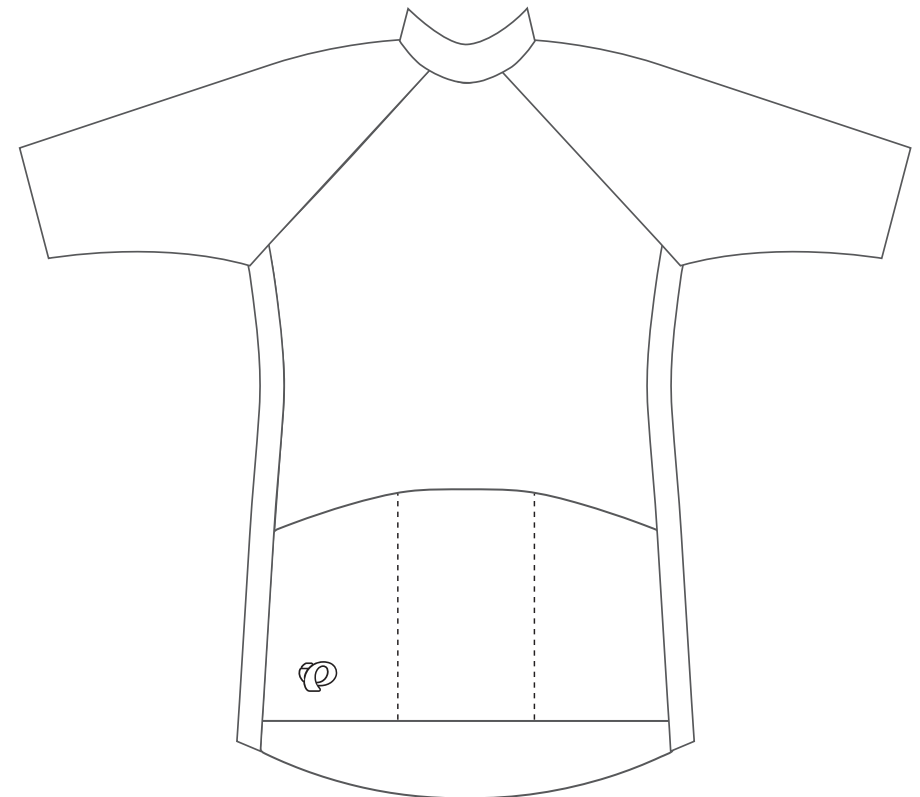

Client: SAMPLE

Design: SAMPLE

Product: 11221627 Women's ELITE Pursuit LTD Jersey FF

Artist: SAMPLE

Pantone Solid Coated Print Colors

- | | | |
|--------------------------------|--------------------------------|--------------------------------|
| <input type="checkbox"/> 0000c | <input type="checkbox"/> 0000c | <input type="checkbox"/> 0000c |
| <input type="checkbox"/> 0000c | <input type="checkbox"/> 0000c | <input type="checkbox"/> 0000c |
| <input type="checkbox"/> 0000c | <input type="checkbox"/> 0000c | <input type="checkbox"/> 0000c |

Product Feature Colors

Zipper: Black or White

Front

Back

Right Side Panel

Left Side Panel

Product shown in size Medium at 15% of actual size.

Some design elements may need to change as a result of the sublimation and sewing production environment. A Pearl Izumi representative will discuss this with the above client if the need arises.