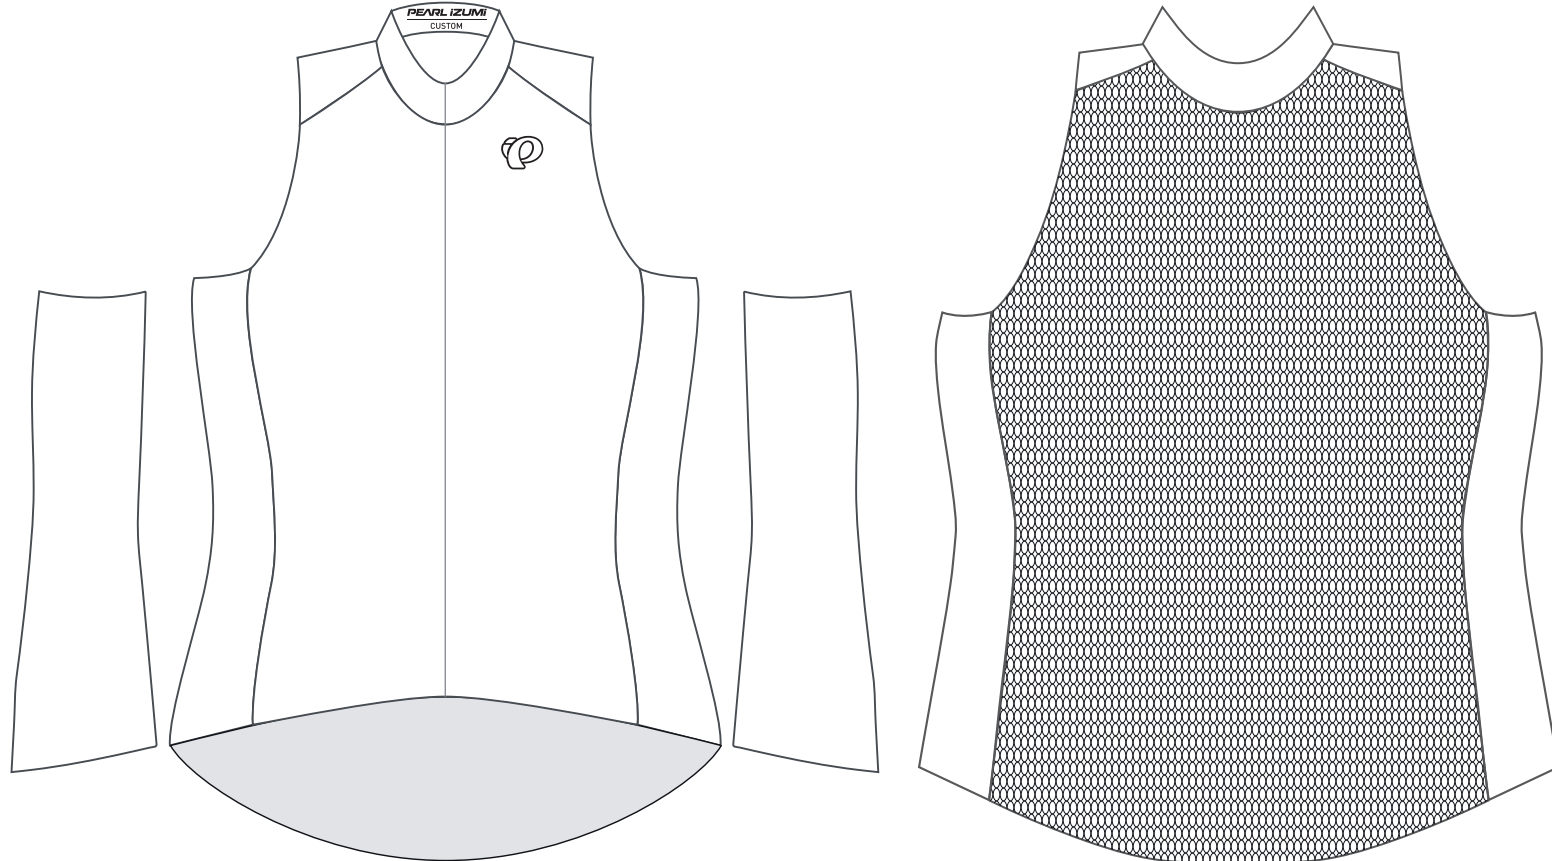

Client: SAMPLE  
Design: SAMPLE  
Product: 11230003 - Women's Elite LTD Summer Vest  
Artist: SAMPLE

Pantone Solid Coated Print Colors

- 000C
- 000C
- 000C
- 000C
- 000C
- 000C

Product Feature Colors

- Zipper: Black or White
- Back Mesh: Black or White

Inside Collar

Product shown in size Medium at 15% of actual size.

Some design elements may need to change as a result of the sublimation and sewing production environment. A Pearl Izumi representative will discuss this with the above client if the need arises.