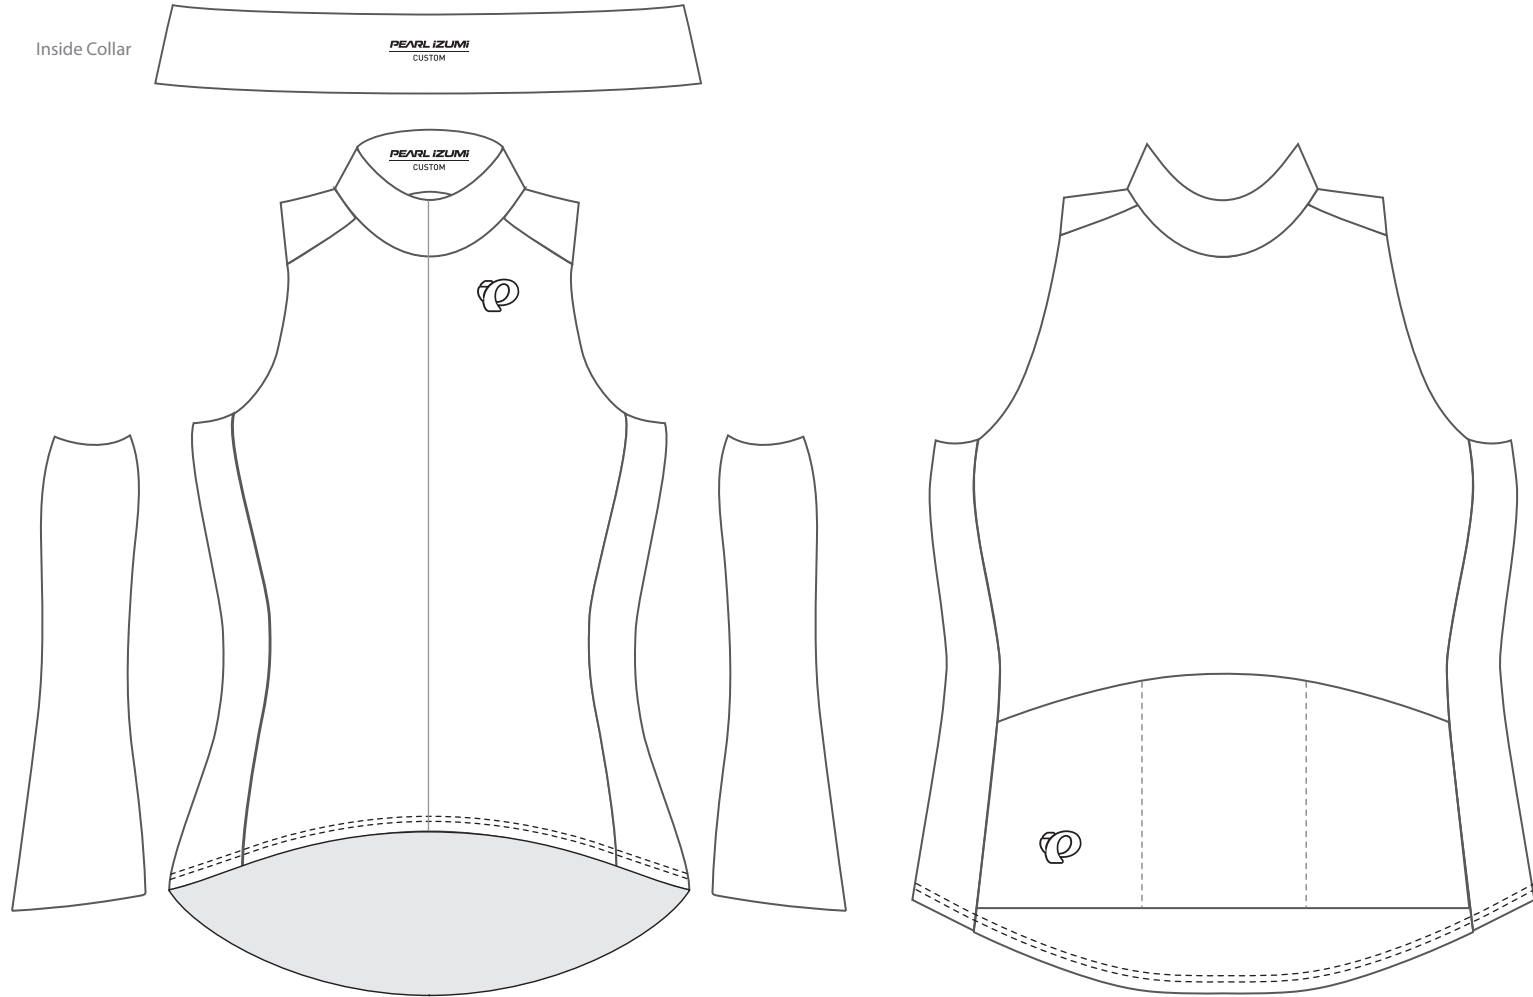

Client: SAMPLE
Design: SAMPLE
Product: 11230010 - Women's Team Wind Vest
Artist: SAMPLE

Pantone Solid Coated Print Colors

- 000C 000C 000C
- 000C 000C 000C
- 000C 000C 000C

Product Feature Colors

Zipper: Black or White Binding: Black or White

Inside Collar

Product shown in size Medium at 15% of actual size.

Some design elements may need to change as a result of the sublimation and sewing production environment. A Pearl Izumi representative will discuss this with the above client if the need arises.