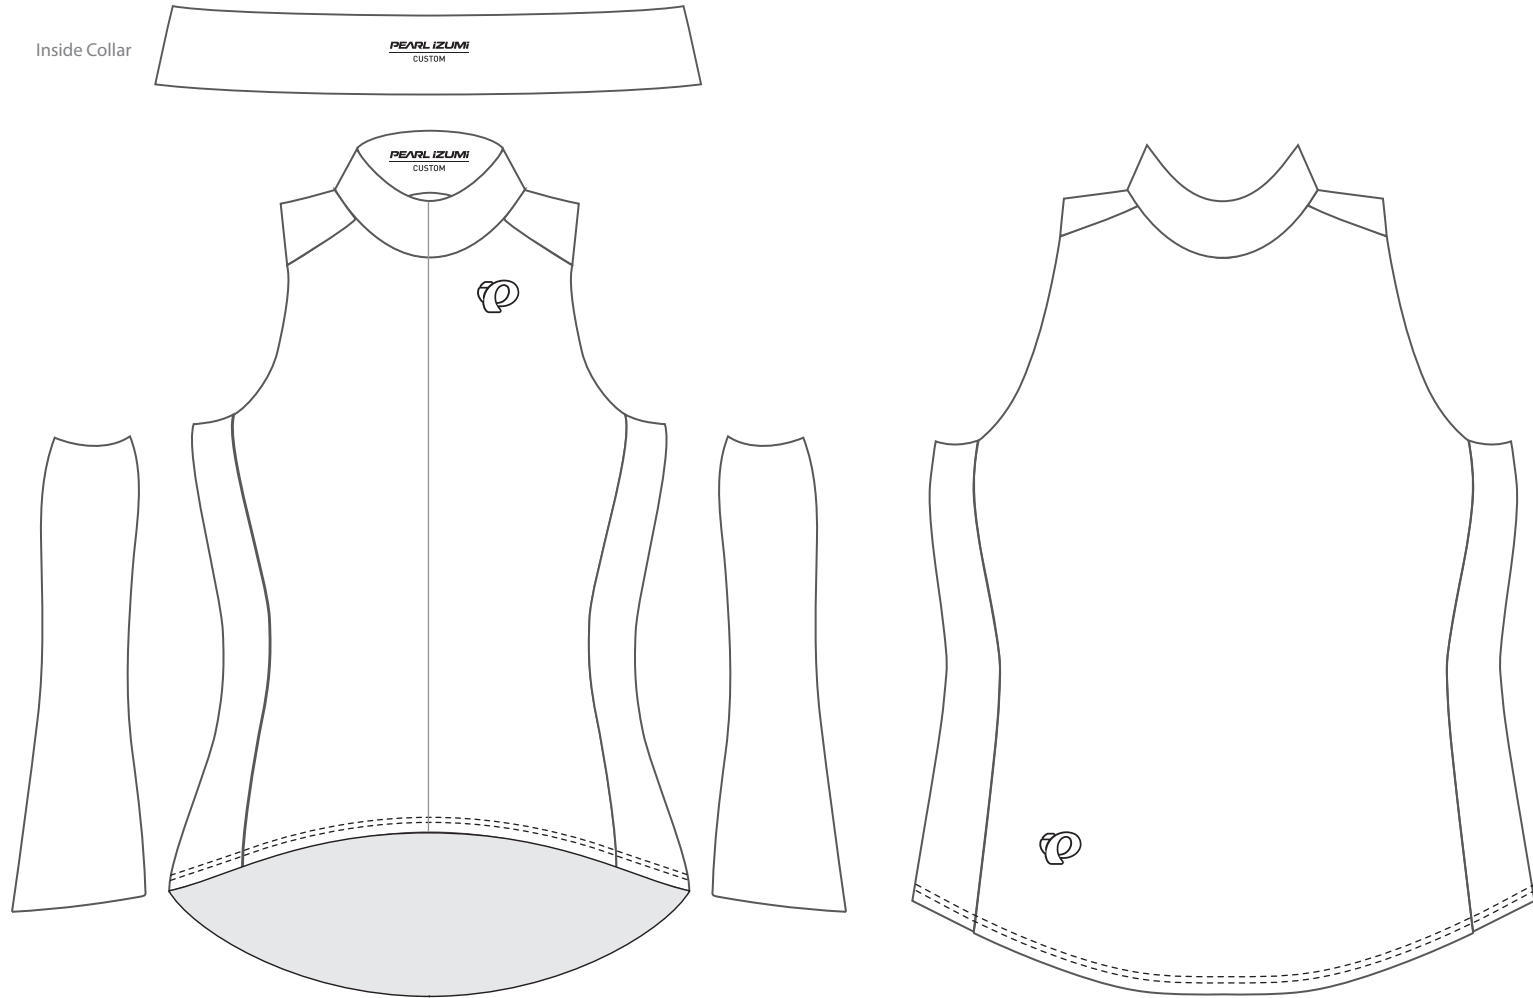

Client: SAMPLE  
Design: SAMPLE  
Product: 11230021 - Women's Team Wind Vest  
Artist: SAMPLE

Pantone Solid Coated Print Colors

- 000C  000C  000C
- 000C  000C  000C
- 000C  000C  000C

Product Feature Colors

Zipper: Black or White Binding: Black or White

Inside Collar

Product shown in size Medium at 15% of actual size.

Some design elements may need to change as a result of the sublimation and sewing production environment. A Pearl Izumi representative will discuss this with the above client if the need arises.