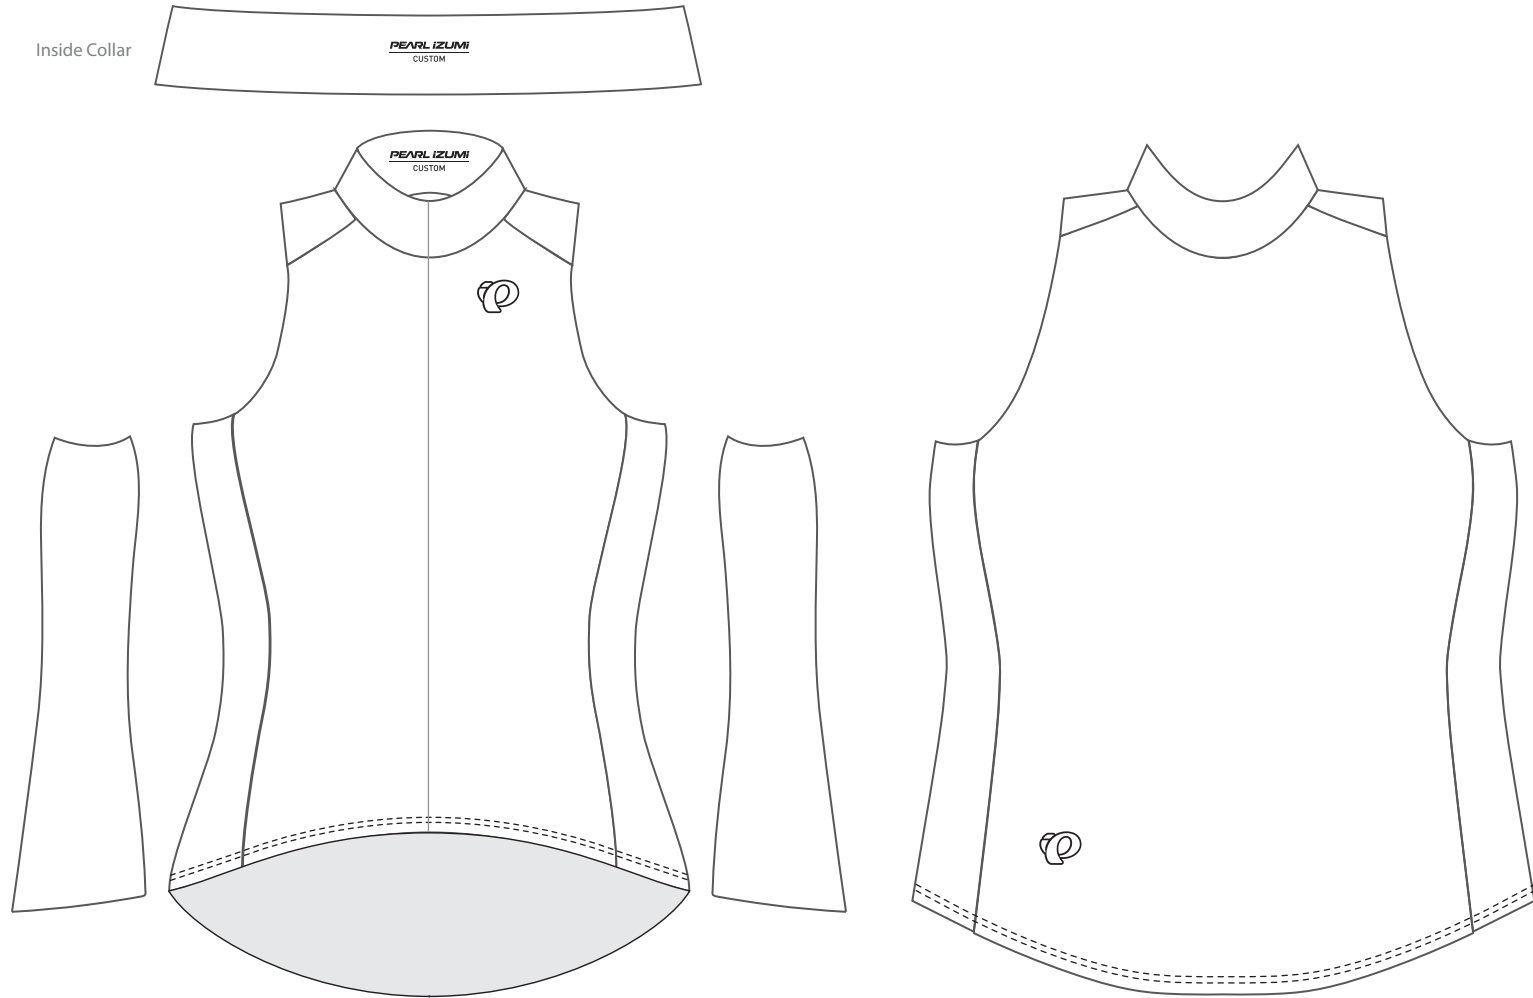

Client: SAMPLE
Design: SAMPLE
Product: 11230021 - Women's Team Wind Vest
Artist: SAMPLE

Pantone Solid Coated Print Colors

- 000C 000C 000C
- 000C 000C 000C
- 000C 000C 000C

Product Feature Colors

Zipper: Black or White Binding: Black or White

Inside Collar

Product shown in size Medium at 15% of actual size.

Some design elements may need to change as a result of the sublimation and sewing production environment. A Pearl Izumi representative will discuss this with the above client if the need arises.