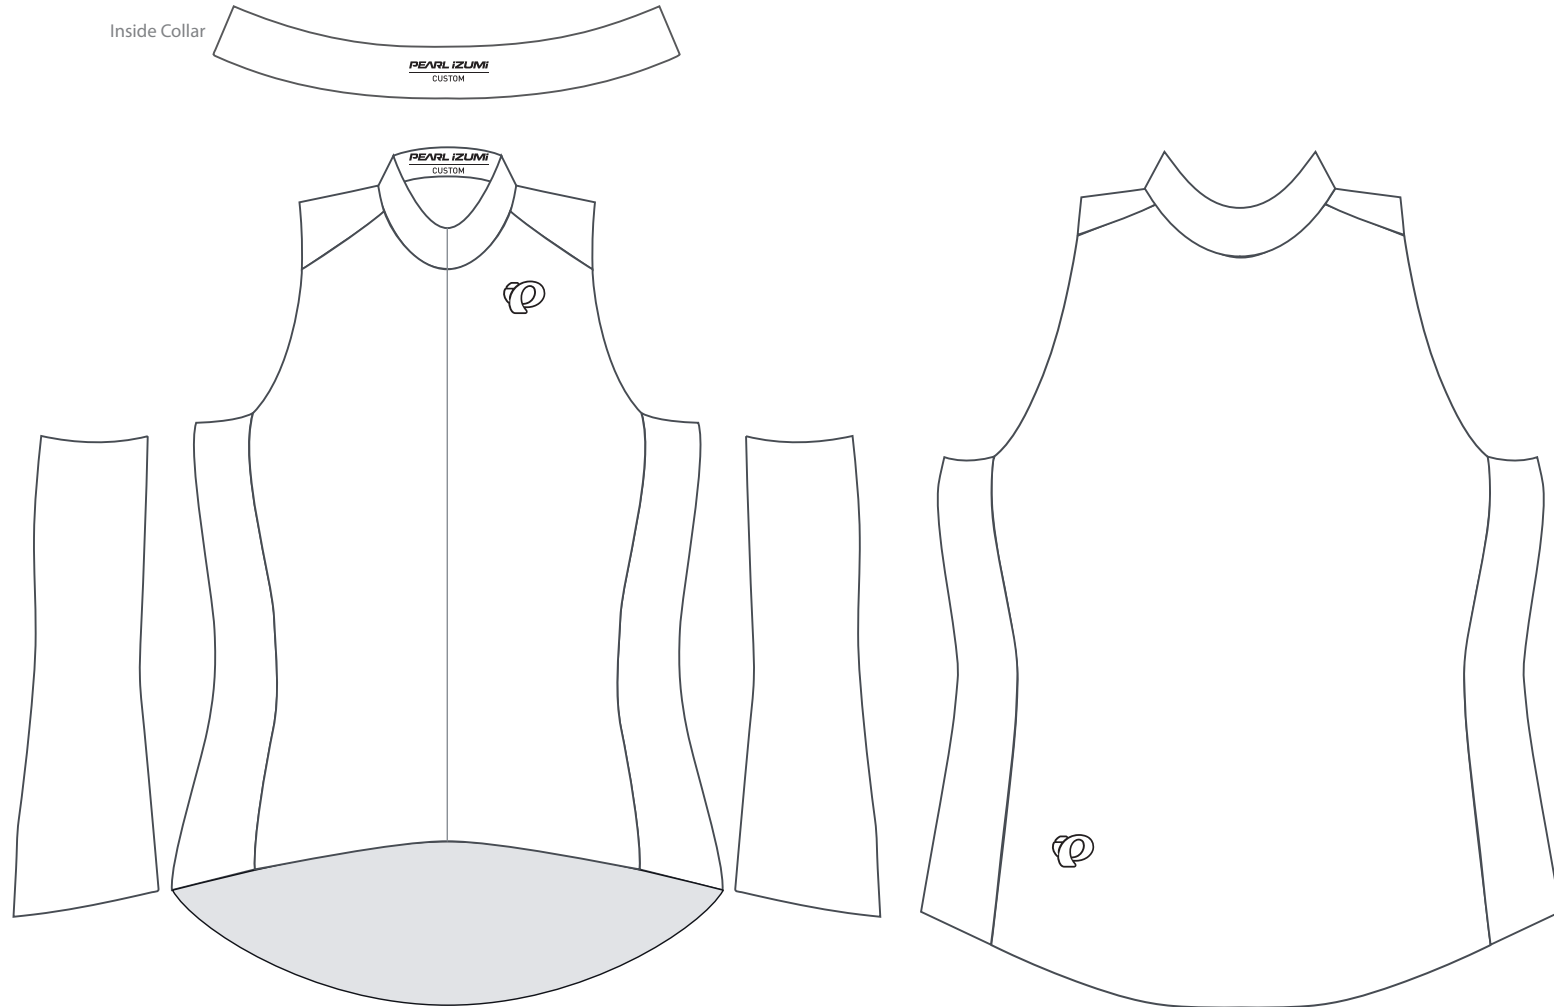

Client: SAMPLE
Design: SAMPLE
Product: 11230023 - Women's Elite Escape LTD Wind Vest no pockets
Artist: SAMPLE

Pantone Solid Coated Print Colors

- | | | |
|-------------------------------|-------------------------------|-------------------------------|
| <input type="checkbox"/> 000C | <input type="checkbox"/> 000C | <input type="checkbox"/> 000C |
| <input type="checkbox"/> 000C | <input type="checkbox"/> 000C | <input type="checkbox"/> 000C |
| <input type="checkbox"/> 000C | <input type="checkbox"/> 000C | <input type="checkbox"/> 000C |

Product Feature Colors

Zipper: Black or White

Product shown in size Medium at 15% of actual size.

Some design elements may need to change as a result of the sublimation and sewing production environment. A Pearl Izumi representative will discuss this with the above client if the need arises.