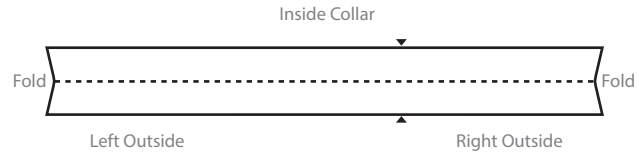

Client: Example
Design: Example
Product: 12120007 LTD TECH TEE SS
Artist: Example

Pantone Solid Coated Print Colors

- | | | |
|-------------------------------|-------------------------------|-------------------------------|
| <input type="checkbox"/> 000C | <input type="checkbox"/> 000C | <input type="checkbox"/> 000C |
| <input type="checkbox"/> 000C | <input type="checkbox"/> 000C | <input type="checkbox"/> 000C |
| <input type="checkbox"/> 000C | <input type="checkbox"/> 000C | <input type="checkbox"/> 000C |

Product shown in size Medium at 15% of actual size.

Some design elements may need to change as a result of the sublimation and sewing production environment. A Pearl Izumi representative will discuss this with the above client if the need arises.