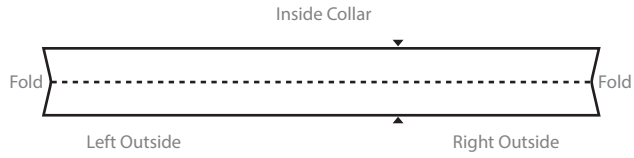

Client: Example  
Design: Example  
Product: 12220005 Women's LTD Tech Tee SS  
Artist: Example

Pantone Solid Coated Print Colors

- |                               |                               |                               |
|-------------------------------|-------------------------------|-------------------------------|
| <input type="checkbox"/> 000C | <input type="checkbox"/> 000C | <input type="checkbox"/> 000C |
| <input type="checkbox"/> 000C | <input type="checkbox"/> 000C | <input type="checkbox"/> 000C |
| <input type="checkbox"/> 000C | <input type="checkbox"/> 000C | <input type="checkbox"/> 000C |

Product shown in size Medium at 15% of actual size.

Some design elements may need to change as a result of the sublimation and sewing production environment. A Pearl Izumi representative will discuss this with the above client if the need arises.