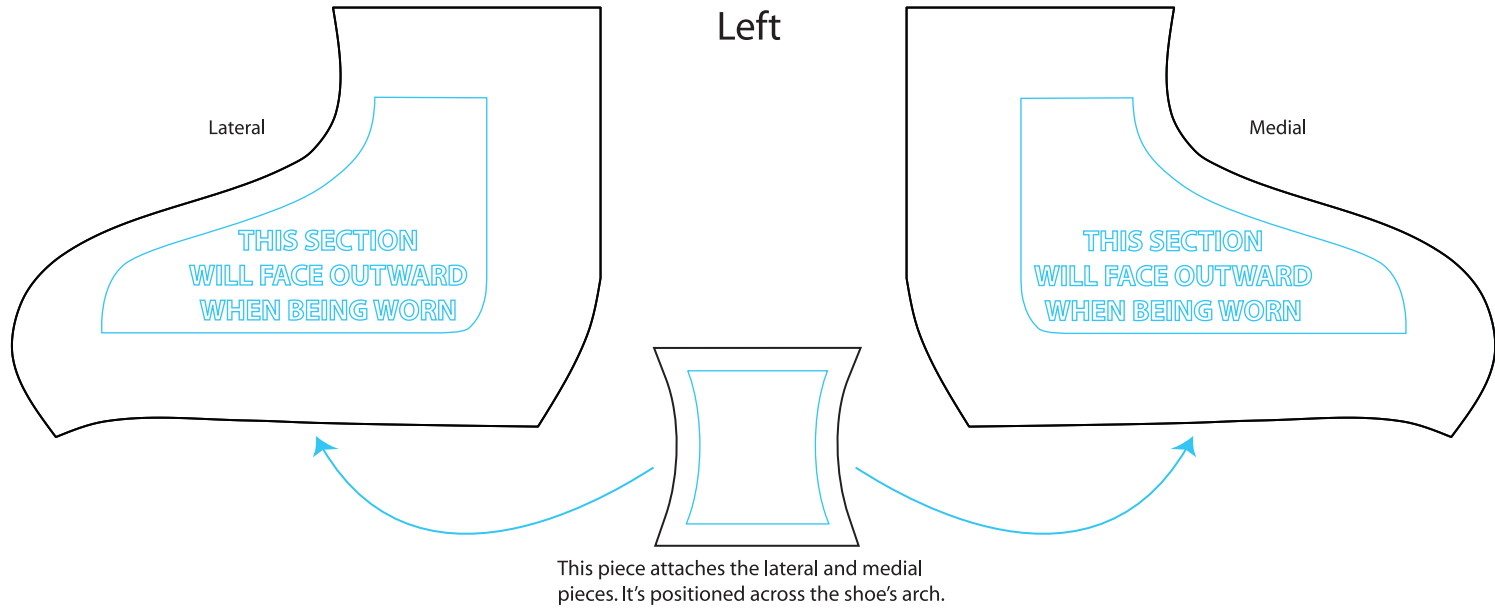

Client: Example
Design: Example
Product: CA023 Custom Shoe Cover
Artist: Example

Pantone Solid Coated Print Colors

- | | | |
|-------------------------------|-------------------------------|-------------------------------|
| <input type="checkbox"/> 000C | <input type="checkbox"/> 000C | <input type="checkbox"/> 000C |
| <input type="checkbox"/> 000C | <input type="checkbox"/> 000C | <input type="checkbox"/> 000C |
| <input type="checkbox"/> 000C | <input type="checkbox"/> 000C | <input type="checkbox"/> 000C |

Product shown in size Medium at 30% of actual size.

Some design elements may need to change as a result of the sublimation and sewing production environment. A Pearl Izumi representative will discuss this with the above client if the need arises.