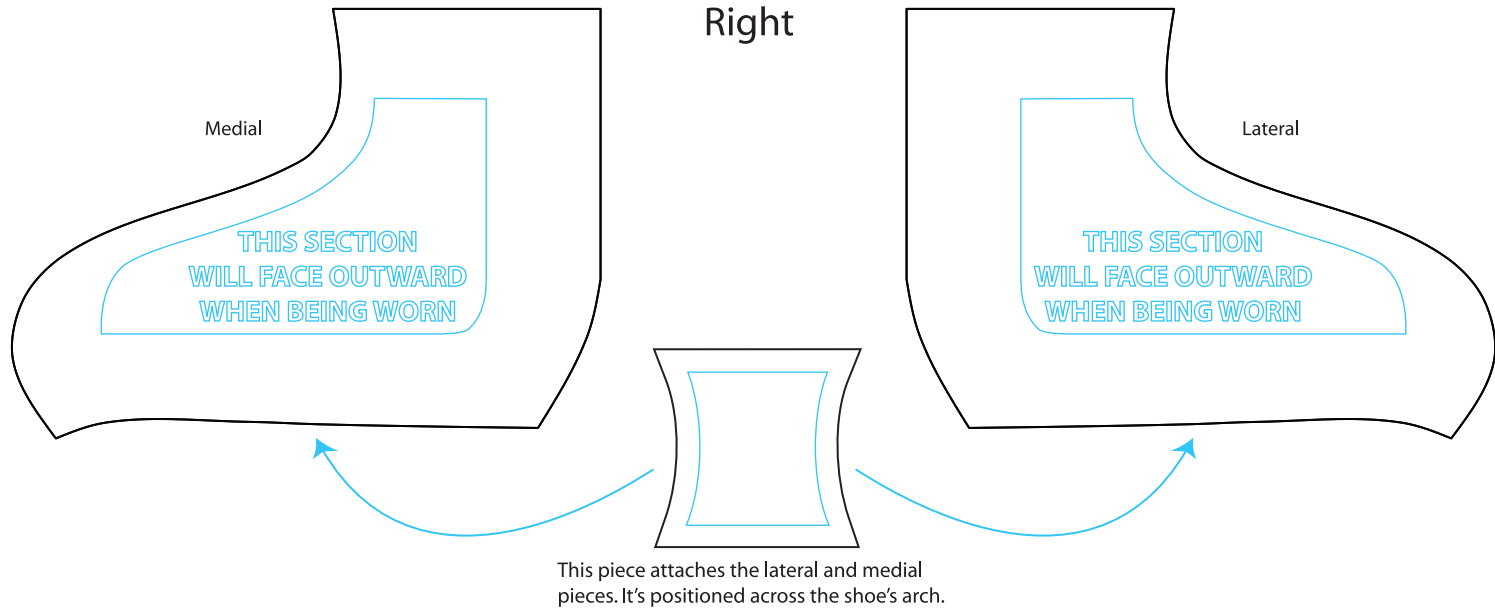

Client: Example
Design: Example
Product: CA023 Custom Shoe Cover
Artist: Example

Pantone Solid Coated Print Colors

- | | | |
|-------------------------------|-------------------------------|-------------------------------|
| <input type="checkbox"/> 000C | <input type="checkbox"/> 000C | <input type="checkbox"/> 000C |
| <input type="checkbox"/> 000C | <input type="checkbox"/> 000C | <input type="checkbox"/> 000C |
| <input type="checkbox"/> 000C | <input type="checkbox"/> 000C | <input type="checkbox"/> 000C |

Product shown in size Medium at 30% of actual size.

Some design elements may need to change as a result of the sublimation and sewing production environment. A Pearl Izumi representative will discuss this with the above client if the need arises.