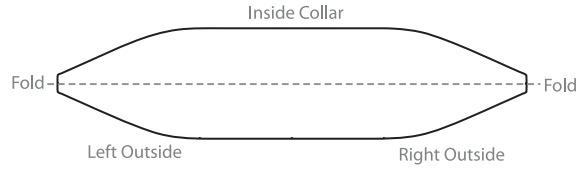

Client: Example
Design: Example
Product: CW0841 Select Custom LTD Jersey
Artist: Example

Pantone Solid Coated Print Colors

- 000C
- 000C
- 000C
- 000C
- 000C
- 000C

Product Feature Colors

Zipper: White or Black

Product shown in size Medium at 15% of actual size.

Some design elements may need to change as a result of the sublimation and sewing production environment. A Pearl Izumi representative will discuss this with the above client if the need arises.