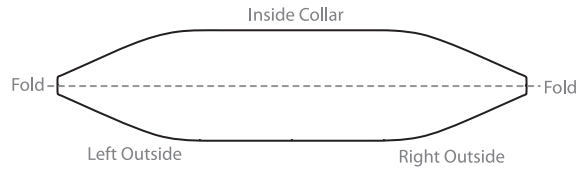

Client: Example  
Design: Example  
Product: CW0841 Select Custom LTD Jersey  
Artist: Example

Pantone Solid Coated Print Colors

- |                               |                               |                               |
|-------------------------------|-------------------------------|-------------------------------|
| <input type="checkbox"/> 000C | <input type="checkbox"/> 000C | <input type="checkbox"/> 000C |
| <input type="checkbox"/> 000C | <input type="checkbox"/> 000C | <input type="checkbox"/> 000C |
| <input type="checkbox"/> 000C | <input type="checkbox"/> 000C | <input type="checkbox"/> 000C |

Product Feature Colors

Zipper: White or Black

Product shown in size Medium at 15% of actual size.

Some design elements may need to change as a result of the sublimation and sewing production environment. A Pearl Izumi representative will discuss this with the above client if the need arises.